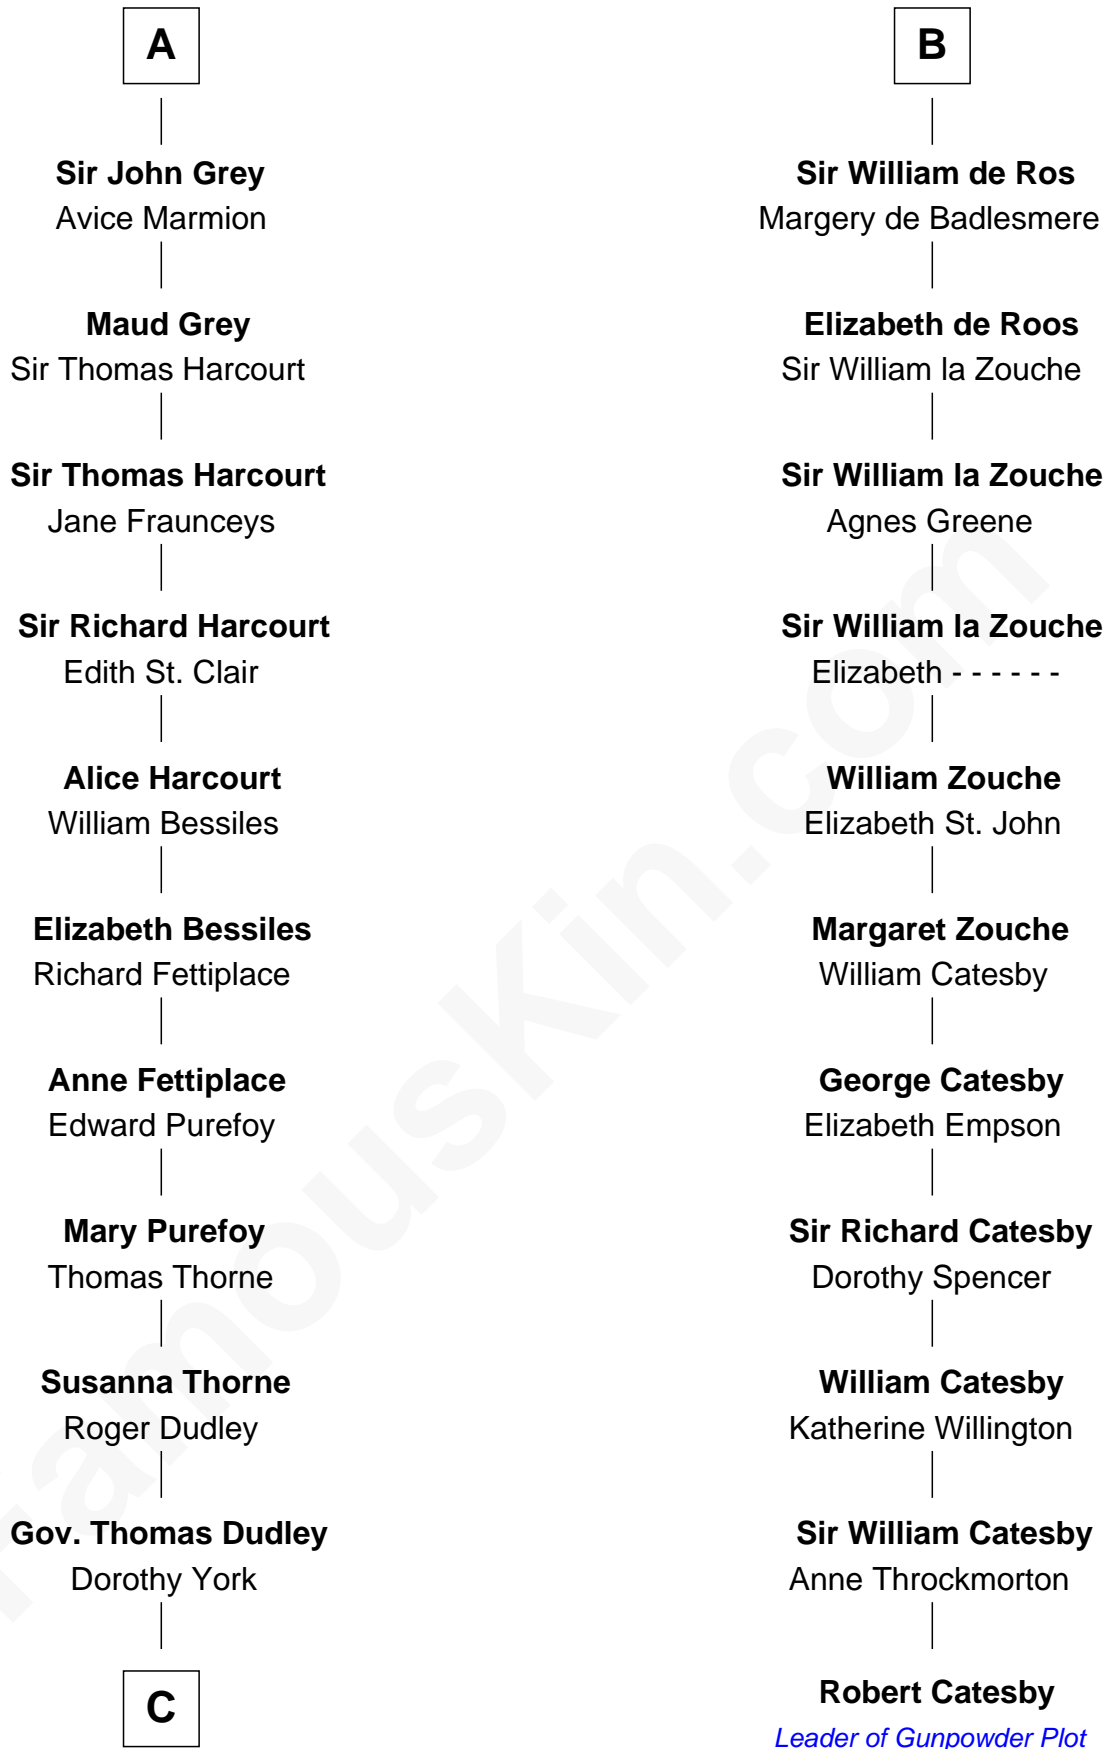

## Relationship Chart of

### Bathsheba (Ruggles) Spooner

*First woman executed for murder in U.S. by non-British government*

17th cousin 4 times removed of

**Robert Catesby**

*Leader of Gunpowder Plot*

**Sir Walter Giffard**

Agnes Flaitel