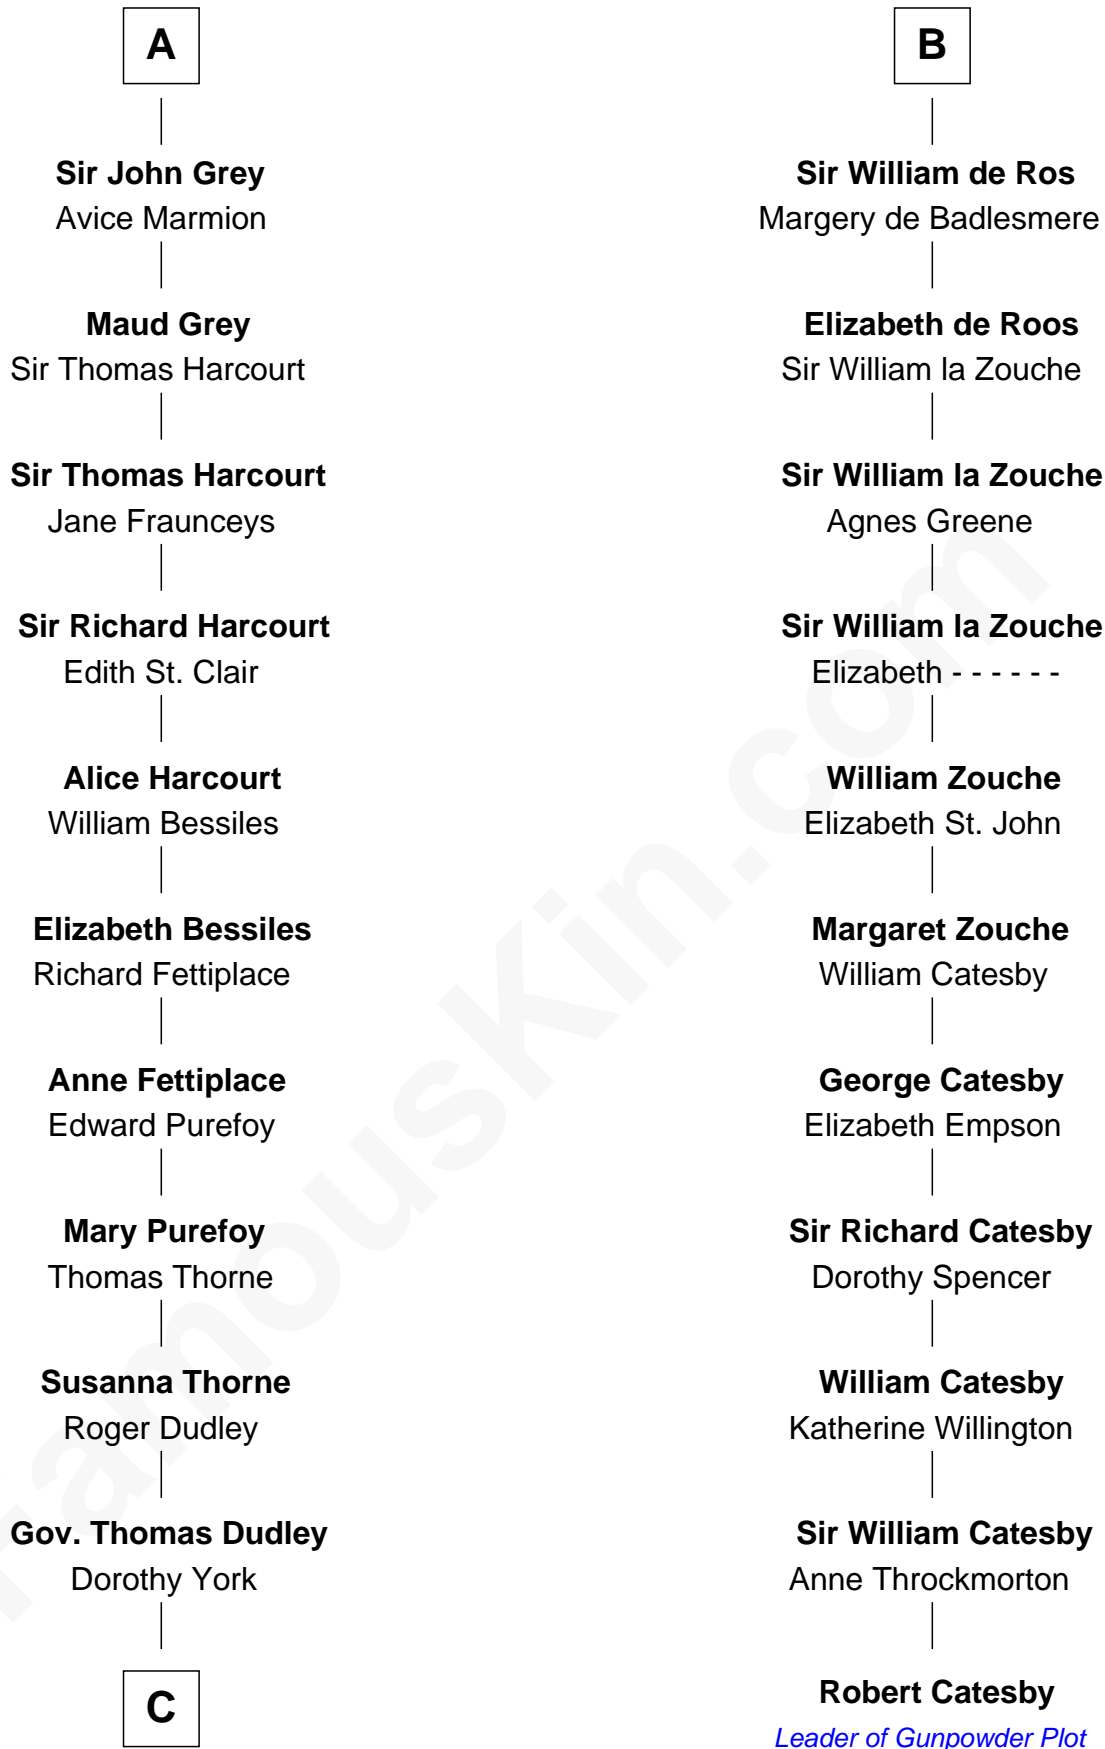

FamousKin.com

Relationship Chart of

Bathsheba (Ruggles) Spooner

First woman executed for murder in U.S. by non-British government

17th cousin 4 times removed of

Robert Catesby

Leader of Gunpowder Plot

Gilbert Crispin

FamousKin.com