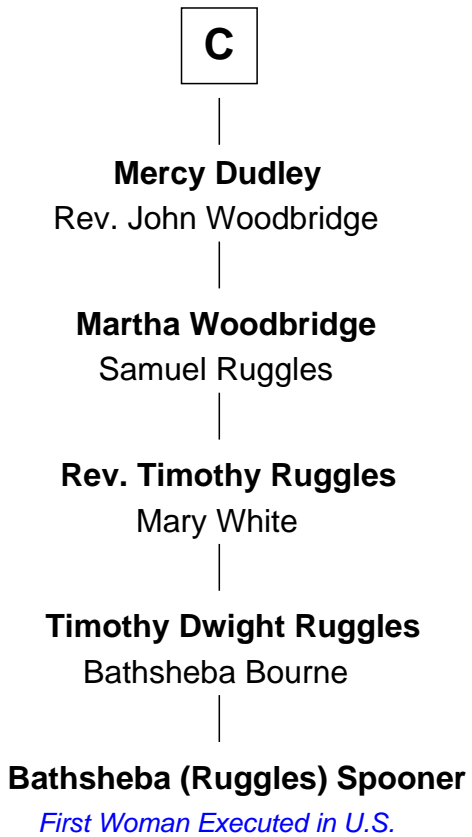

FamousKin.com

Relationship Chart of

Bathsheba (Ruggles) Spooner

First woman executed for murder in U.S. by non-British government

17th cousin 4 times removed of

Robert Catesby

Leader of Gunpowder Plot

Gilbert Crispin

FamousKin.com