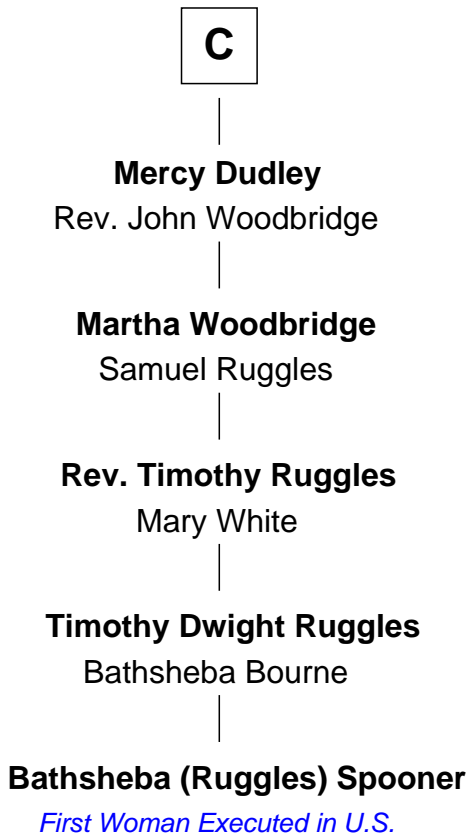

FamousKin.com

Relationship Chart of

Bathsheba (Ruggles) Spooner

First woman executed for murder in U.S. by non-British government

17th cousin 4 times removed of

Robert Catesby

Leader of Gunpowder Plot

Waltheof II of Northumbria

Margaret de Beaumont

Sir Roger de Quincy

Helen of Galloway

Margaret de Quincy

Sir William de Ferrers

Joan de Ferrers

Sir Thomas de Berkeley

A

Maud of Northumberland

David I, King of Scotland

Henry of Huntingdon

Ada de Warenne

William I, King of Scotland

----- Avenal

Isabel of Scotland

Robert de Ros

Sir William de Ros

Lucy FitzPiers

Sir Robert de Ros

Isabel de Aubeney

William de Ros

Maude de Vaux

B

FamousKin.com