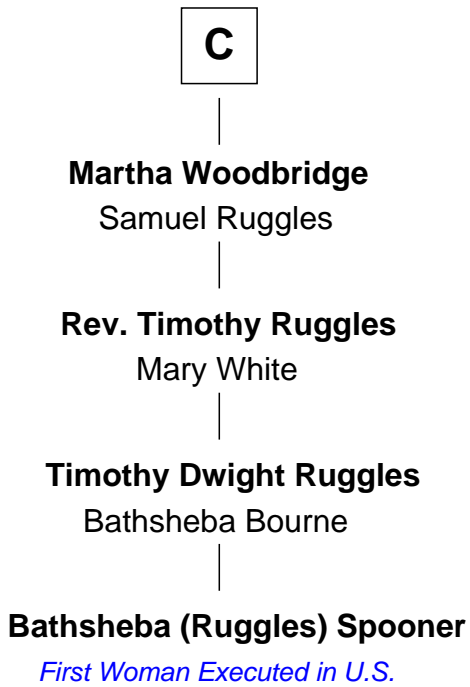

FamousKin.com

Relationship Chart of

Bathsheba (Ruggles) Spooner

First woman executed for murder in U.S. by non-British government

17th cousin 3 times removed of

Robert Catesby

Leader of Gunpowder Plot

FamousKin.com