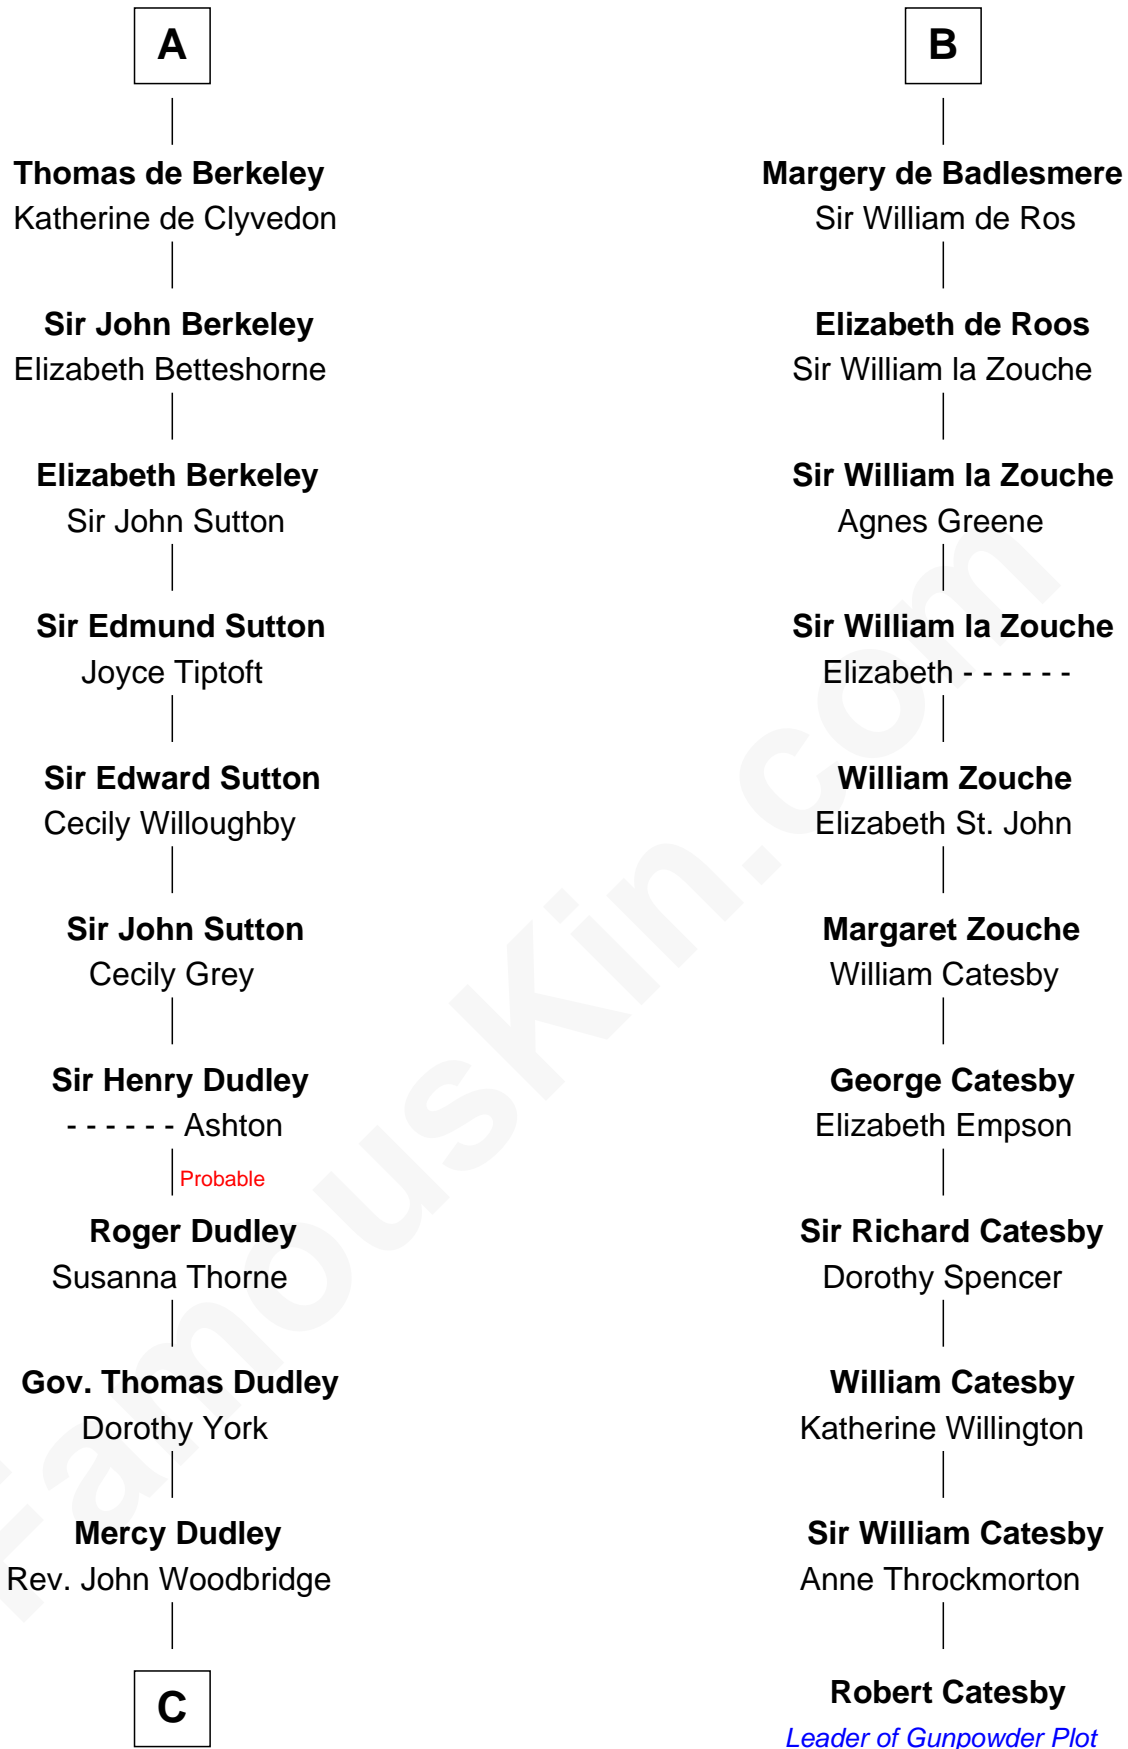

FamousKin.com

Relationship Chart of

Bathsheba (Ruggles) Spooner

First woman executed for murder in U.S. by non-British government

17th cousin 3 times removed of

Robert Catesby

Leader of Gunpowder Plot

FamousKin.com