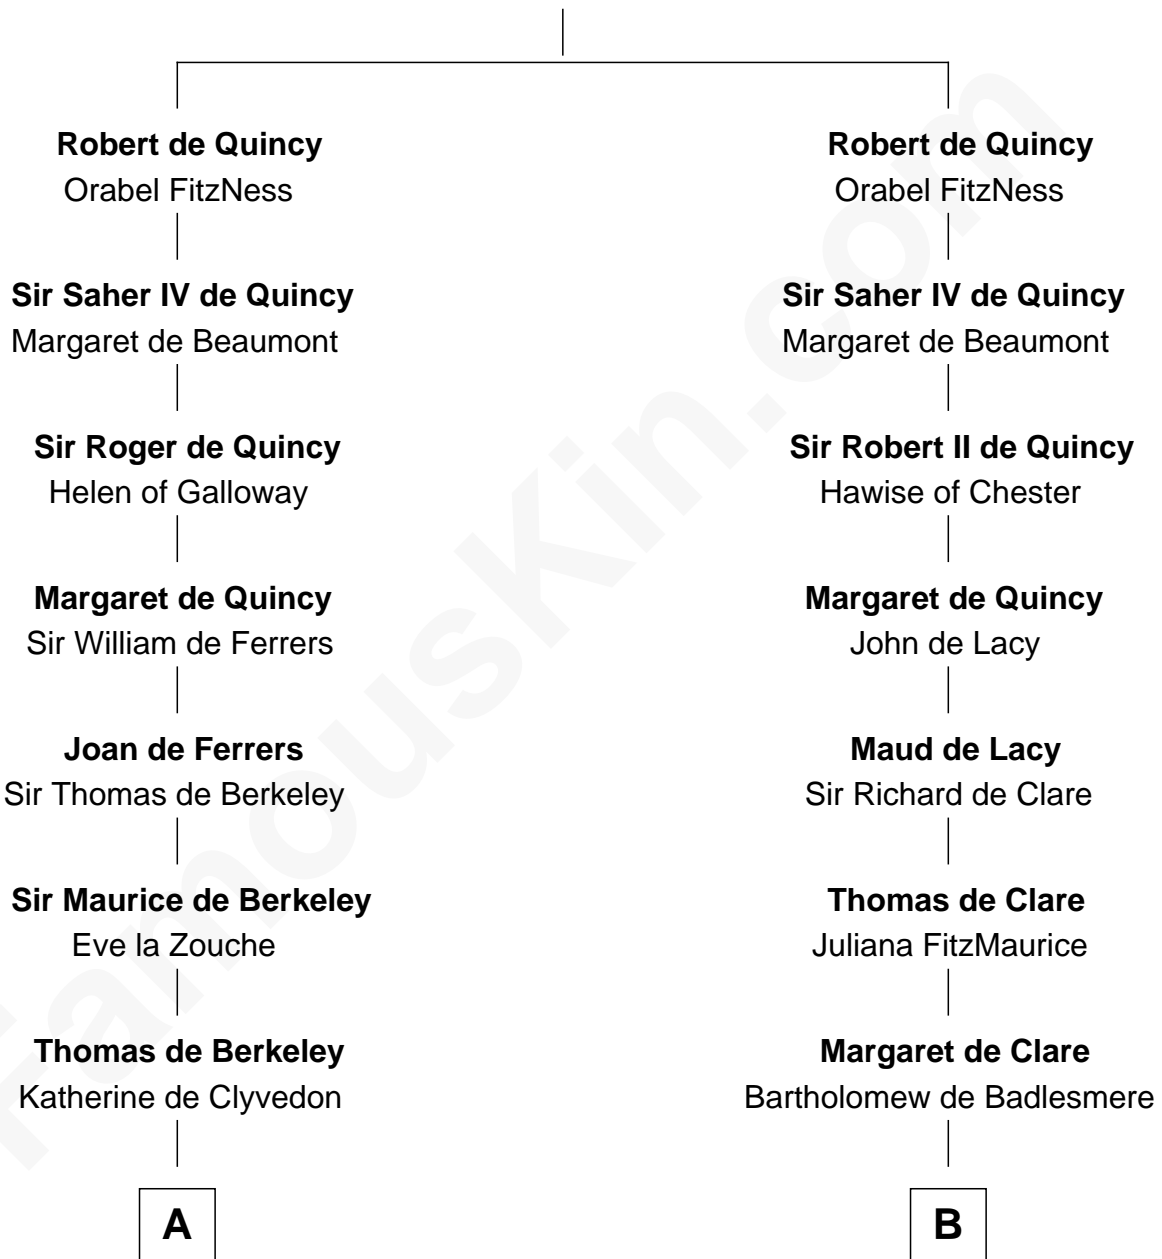

FamousKin.com

Relationship Chart of

Bathsheba (Ruggles) Spooner

First woman executed for murder in U.S. by non-British government

17th cousin 2 times removed of

Robert Catesby

Leader of Gunpowder Plot

Saher I de Quincy

Maud de St. Liz

C

—
Rev. Timothy Ruggles

Mary White

—
Timothy Dwight Ruggles

Bathsheba Bourne

—
Bathsheba (Ruggles) Spooner

First Woman Executed in U.S.