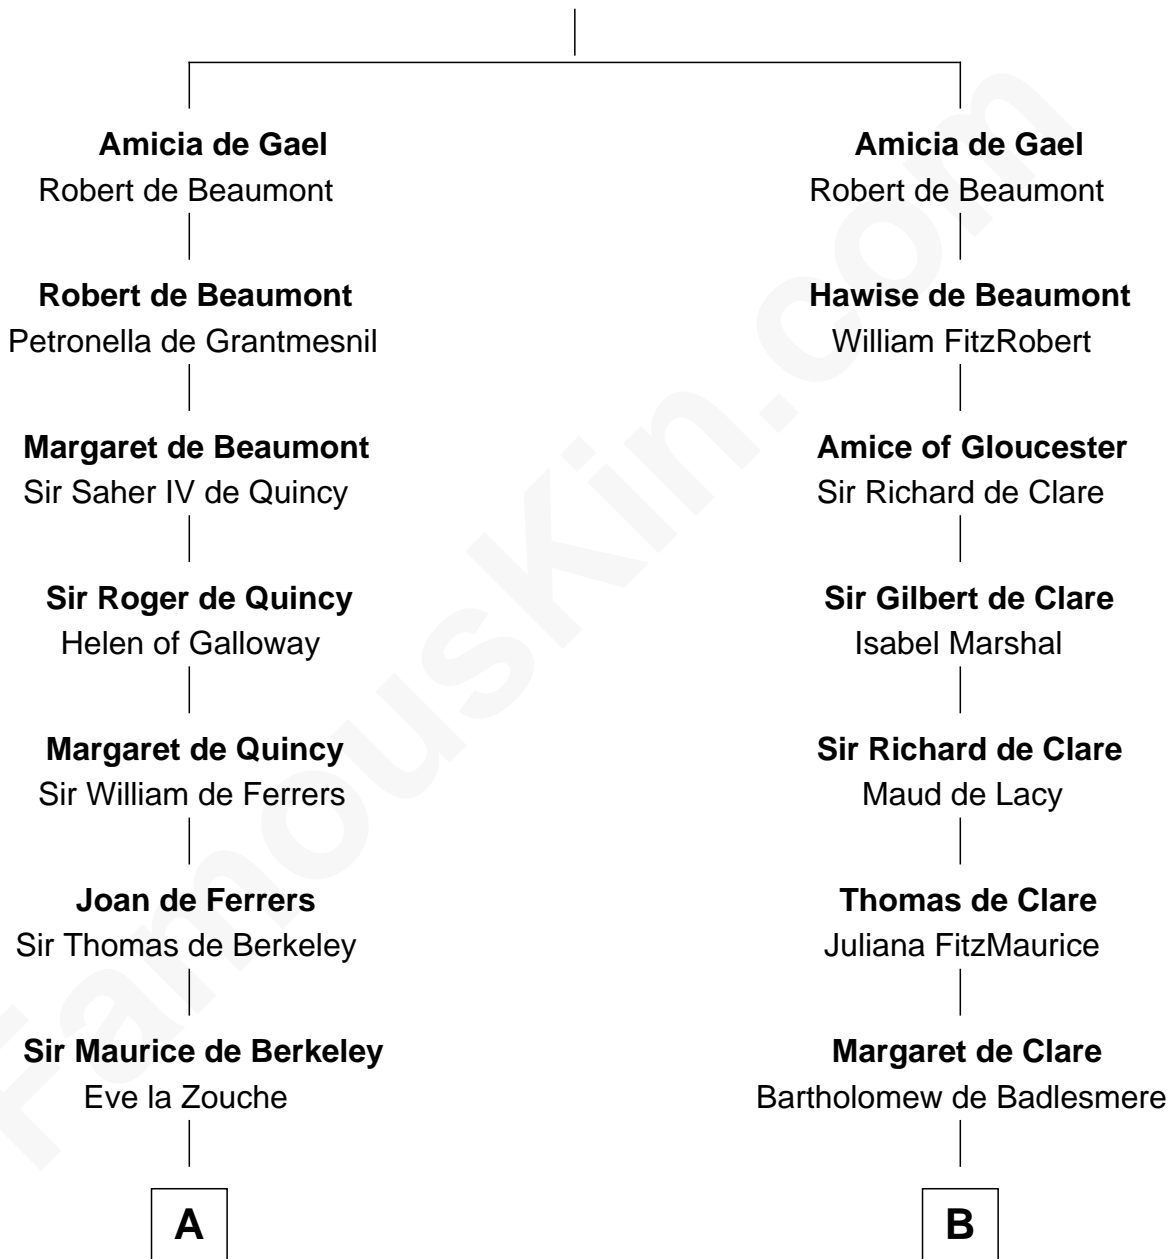

FamousKin.com

Relationship Chart of Bathsheba (Ruggles) Spooner

First woman executed for murder in U.S. by non-British government

17th cousin 3 times removed of

Robert Catesby

Leader of Gunpowder Plot

Ralph de Gael

FamousKin.com