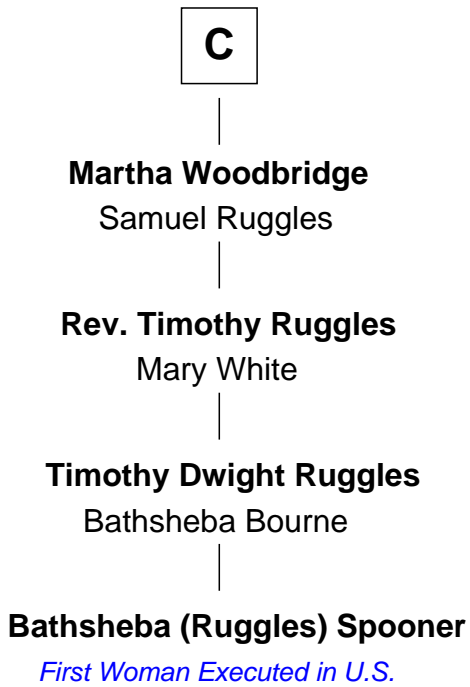

FamousKin.com

Relationship Chart of Bathsheba (Ruggles) Spooner

First woman executed for murder in U.S. by non-British government

17th cousin 3 times removed of

Robert Catesby

Leader of Gunpowder Plot

Ralph de Gael