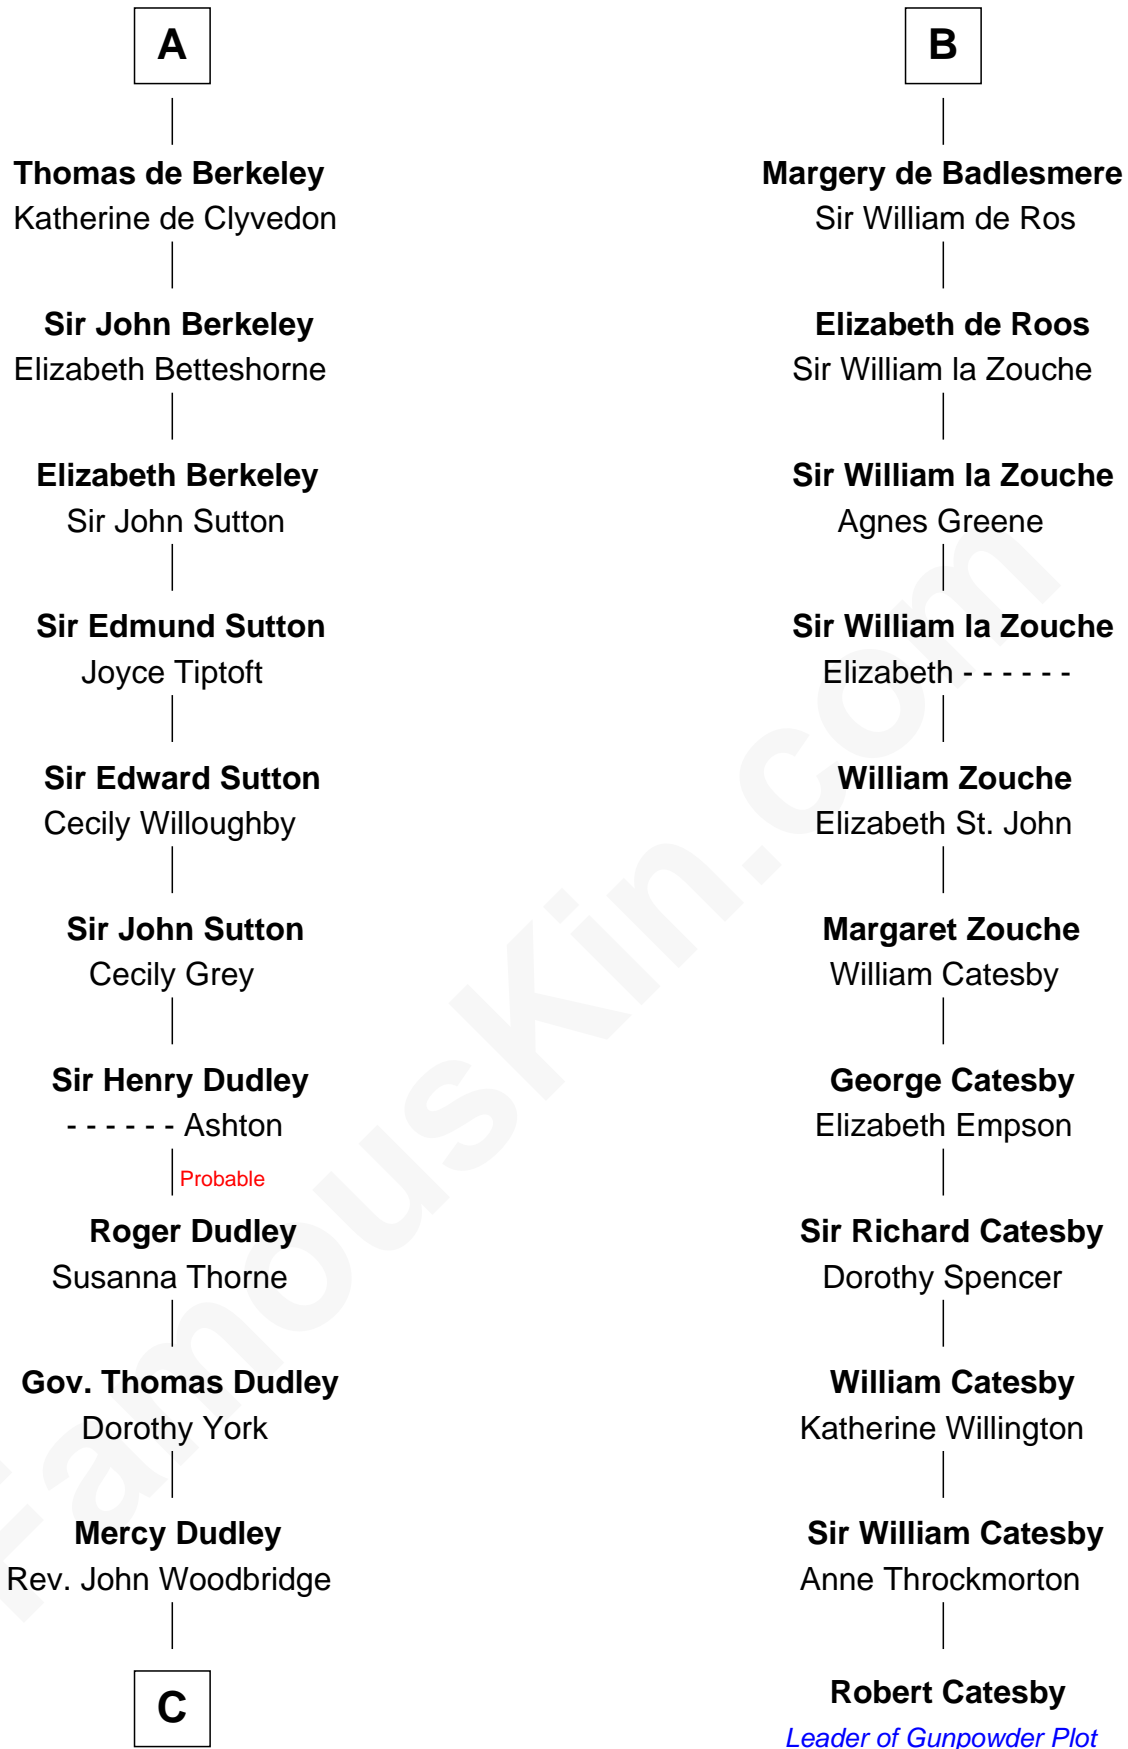

FamousKin.com

Relationship Chart of Bathsheba (Ruggles) Spooner

First woman executed for murder in U.S. by non-British government

17th cousin 3 times removed of

Robert Catesby

Leader of Gunpowder Plot

Ralph de Gael

FamousKin.com