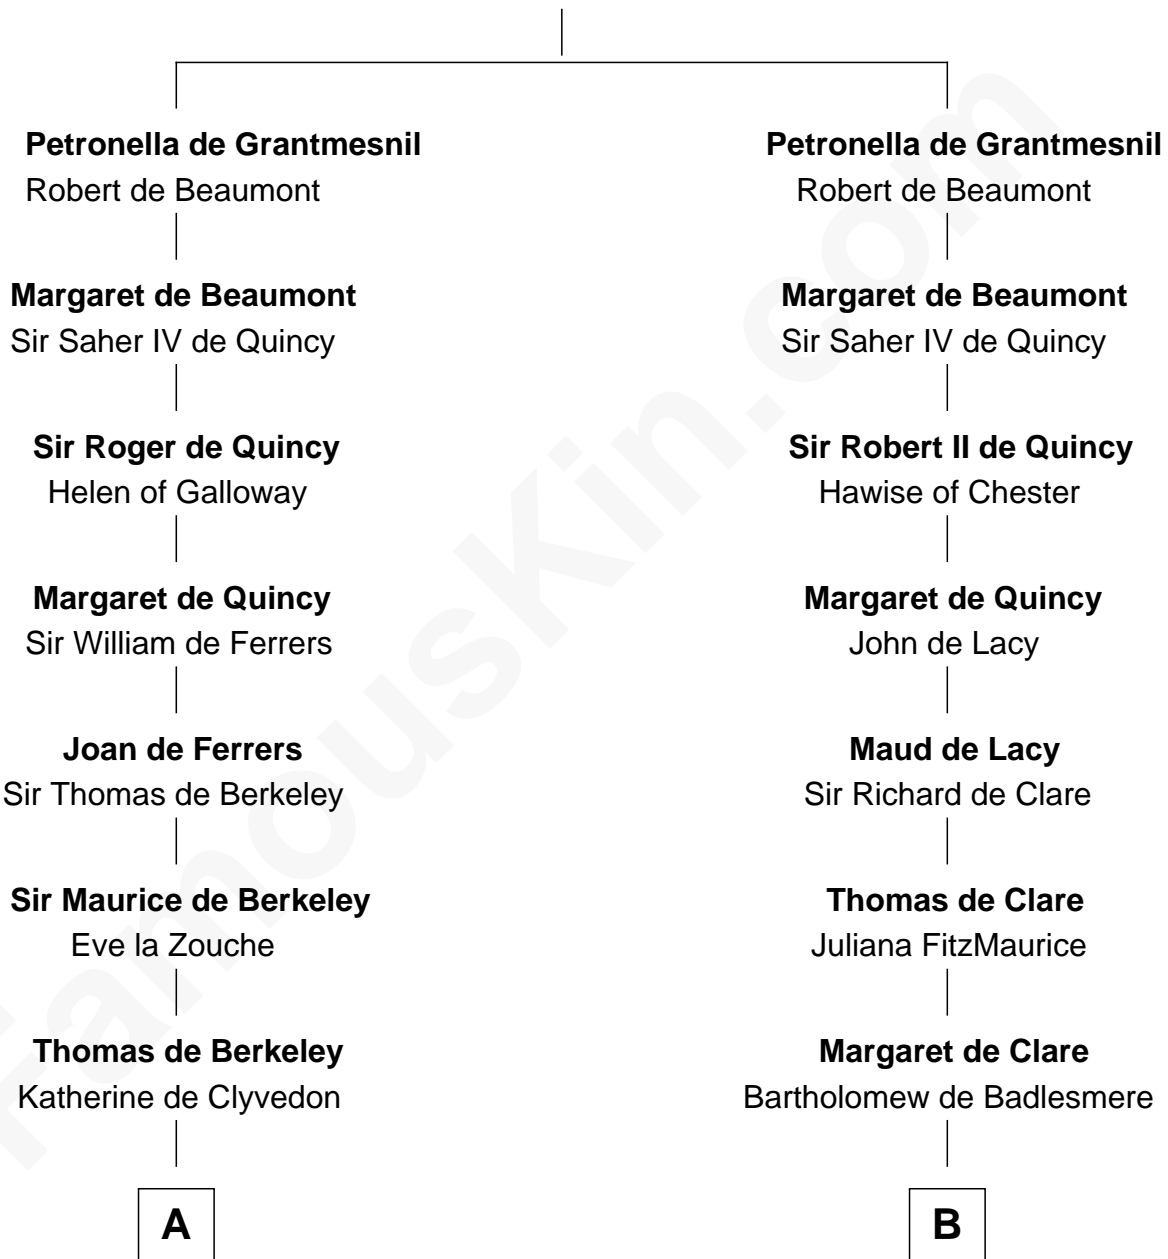

FamousKin.com

Relationship Chart of

Bathsheba (Ruggles) Spooner

First woman executed for murder in U.S. by non-British government

17th cousin 2 times removed of

Robert Catesby

Leader of Gunpowder Plot

Hugh de Grantmesnil

C

—
Rev. Timothy Ruggles

Mary White

—
Timothy Dwight Ruggles

Bathsheba Bourne

—
Bathsheba (Ruggles) Spooner

First Woman Executed in U.S.

FamousKin.com