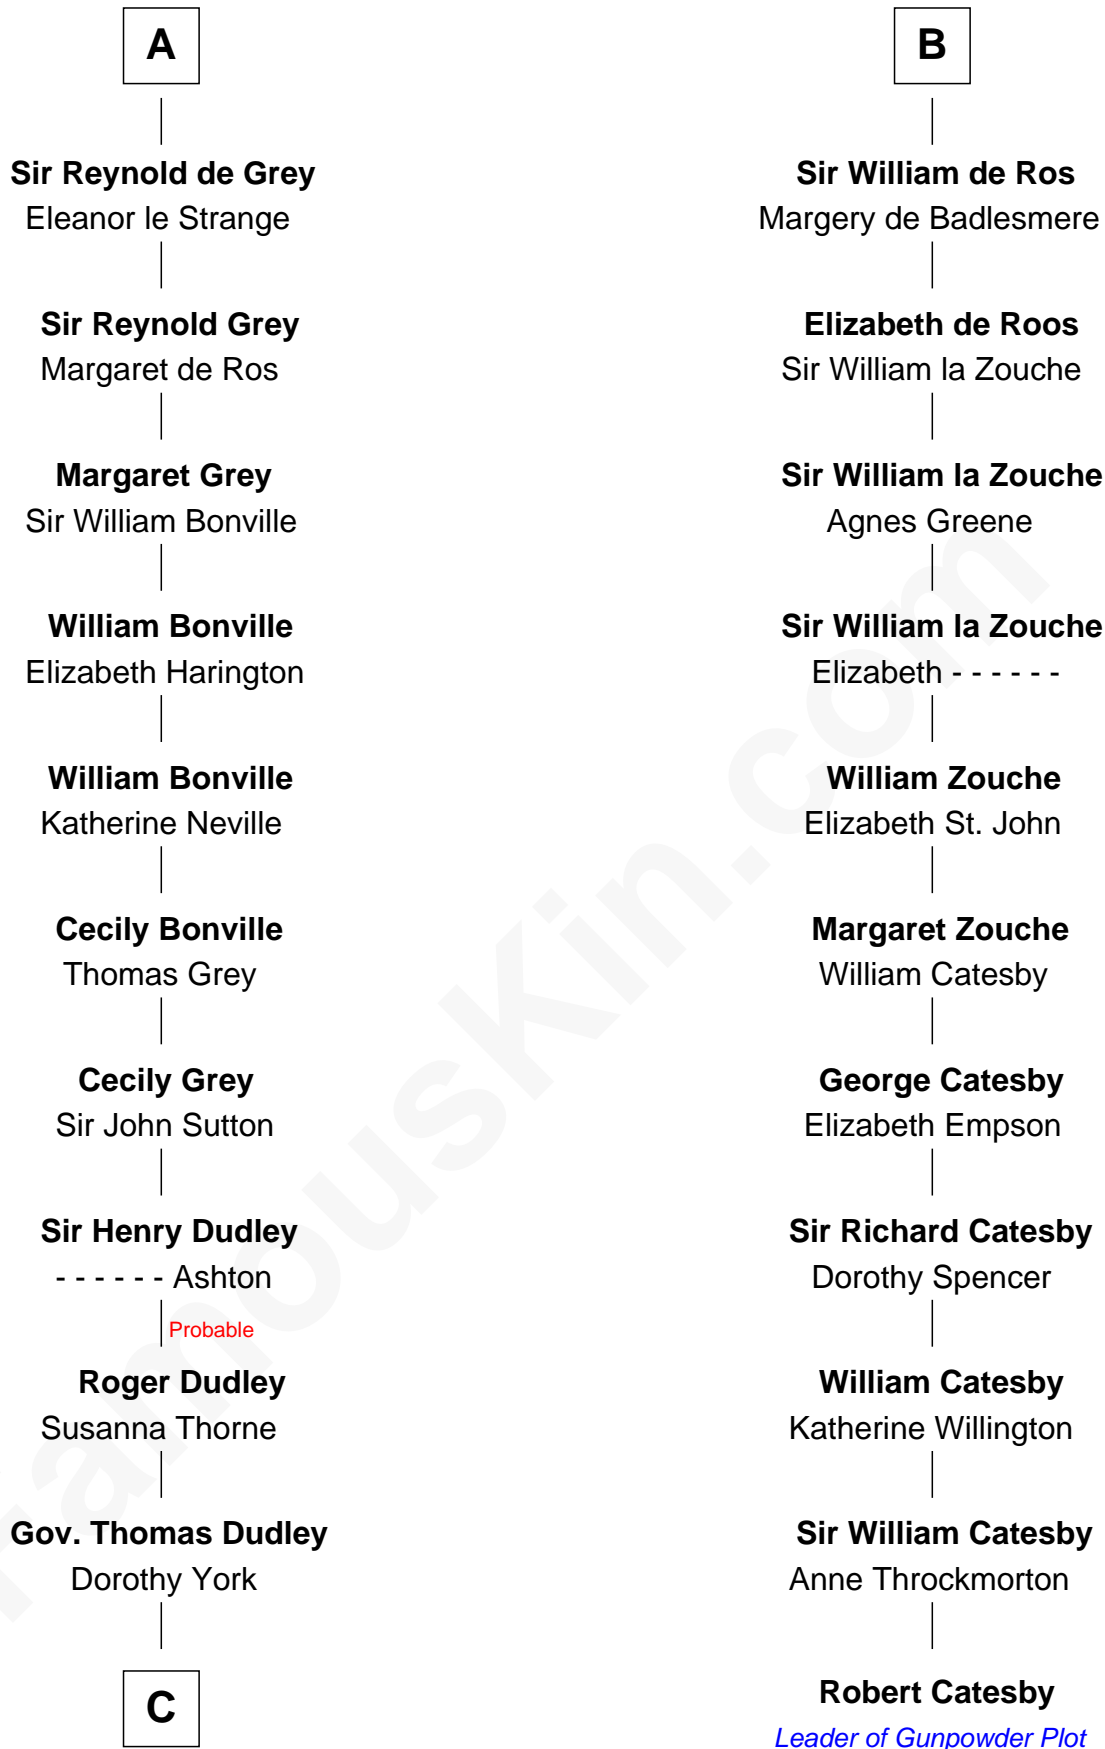

## Relationship Chart of Bathsheba (Ruggles) Spooner

*First woman executed for murder in U.S. by non-British government*

17th cousin 4 times removed of

**Robert Catesby**

*Leader of Gunpowder Plot*

FamousKin.com