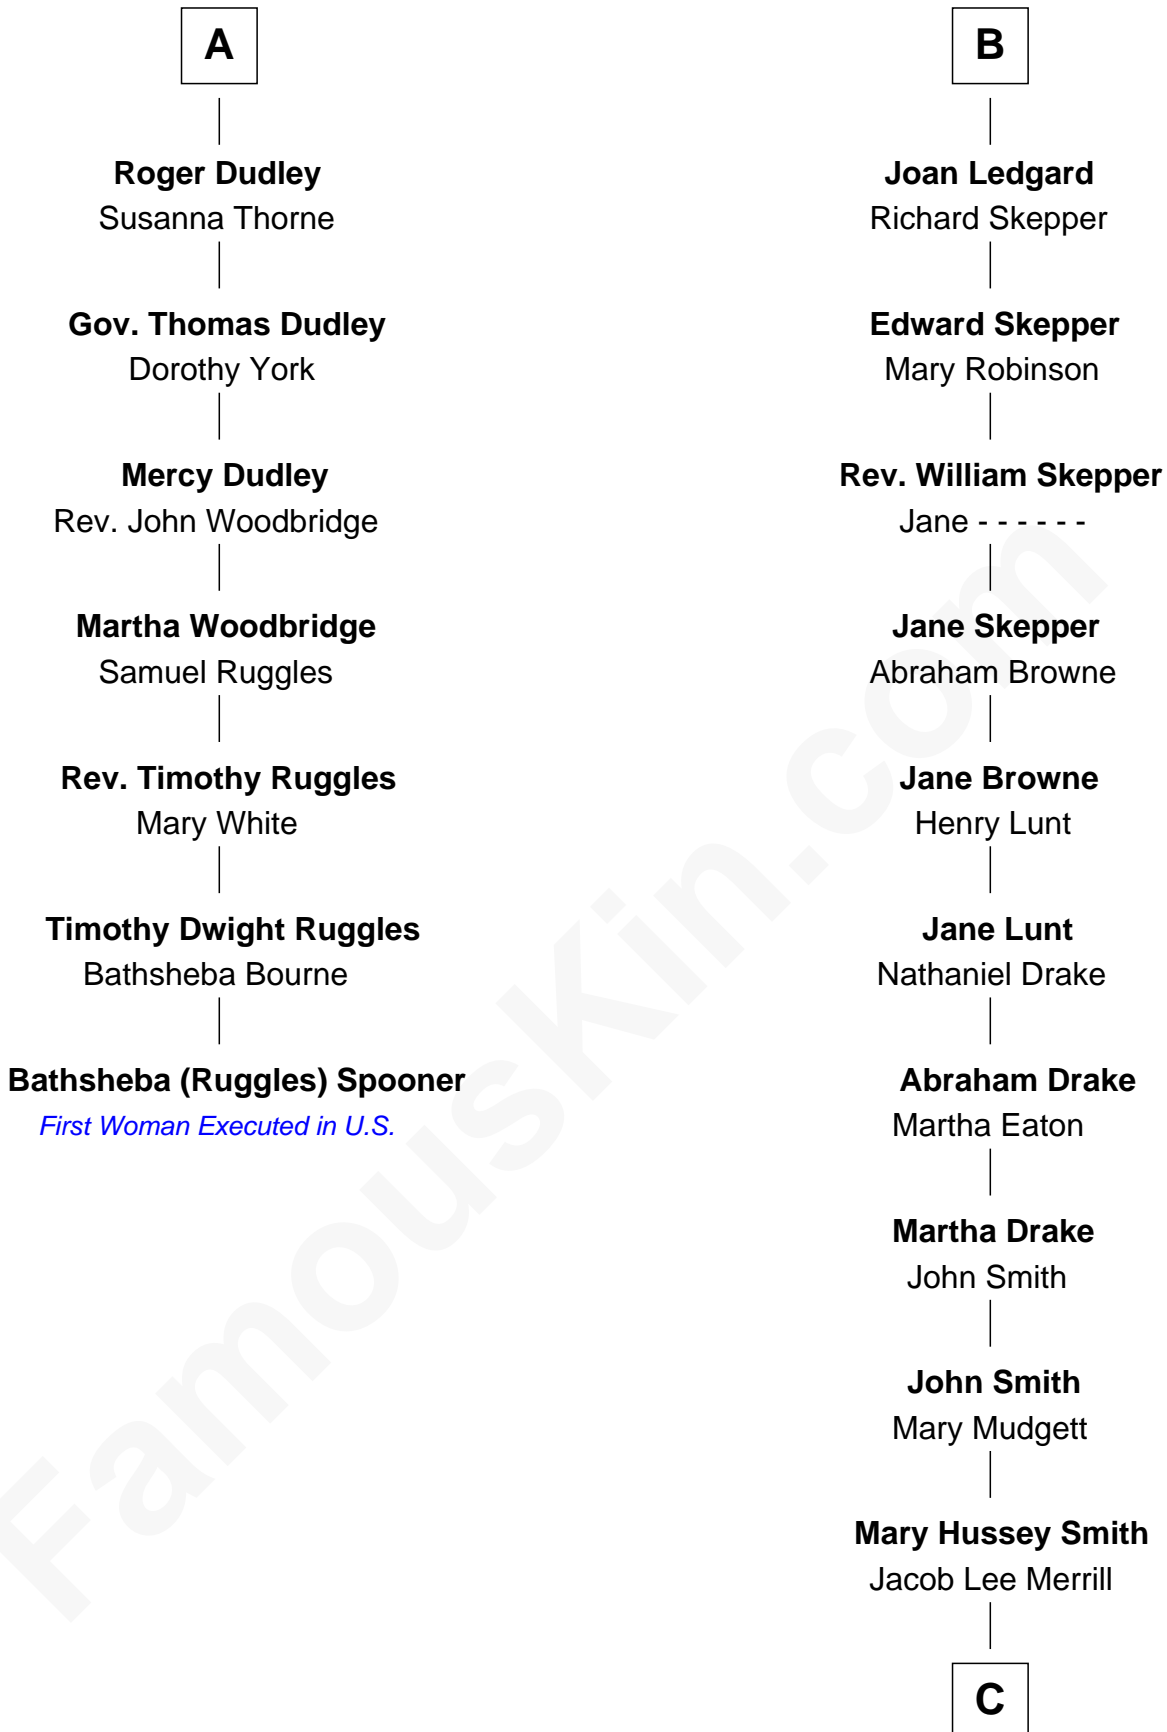

FamousKin.com

Relationship Chart of

Bathsheba (Ruggles) Spooner

First woman executed for murder in U.S. by non-British government

13th cousin 8 times removed of

Meghan Markle

Duchess of Sussex, TV Actress

Sir Ralph de Neville

Alice de Audley

C

George David Merrill

Mary Bird

Gertrude May Merrill

Fred George Sanders

Doris Mary Rita Sanders

Gordon Arnold Markle

Thomas Wayne Markle

Doria Loyce Ragland

Meghan Markle

Duchess of Sussex, TV Actress