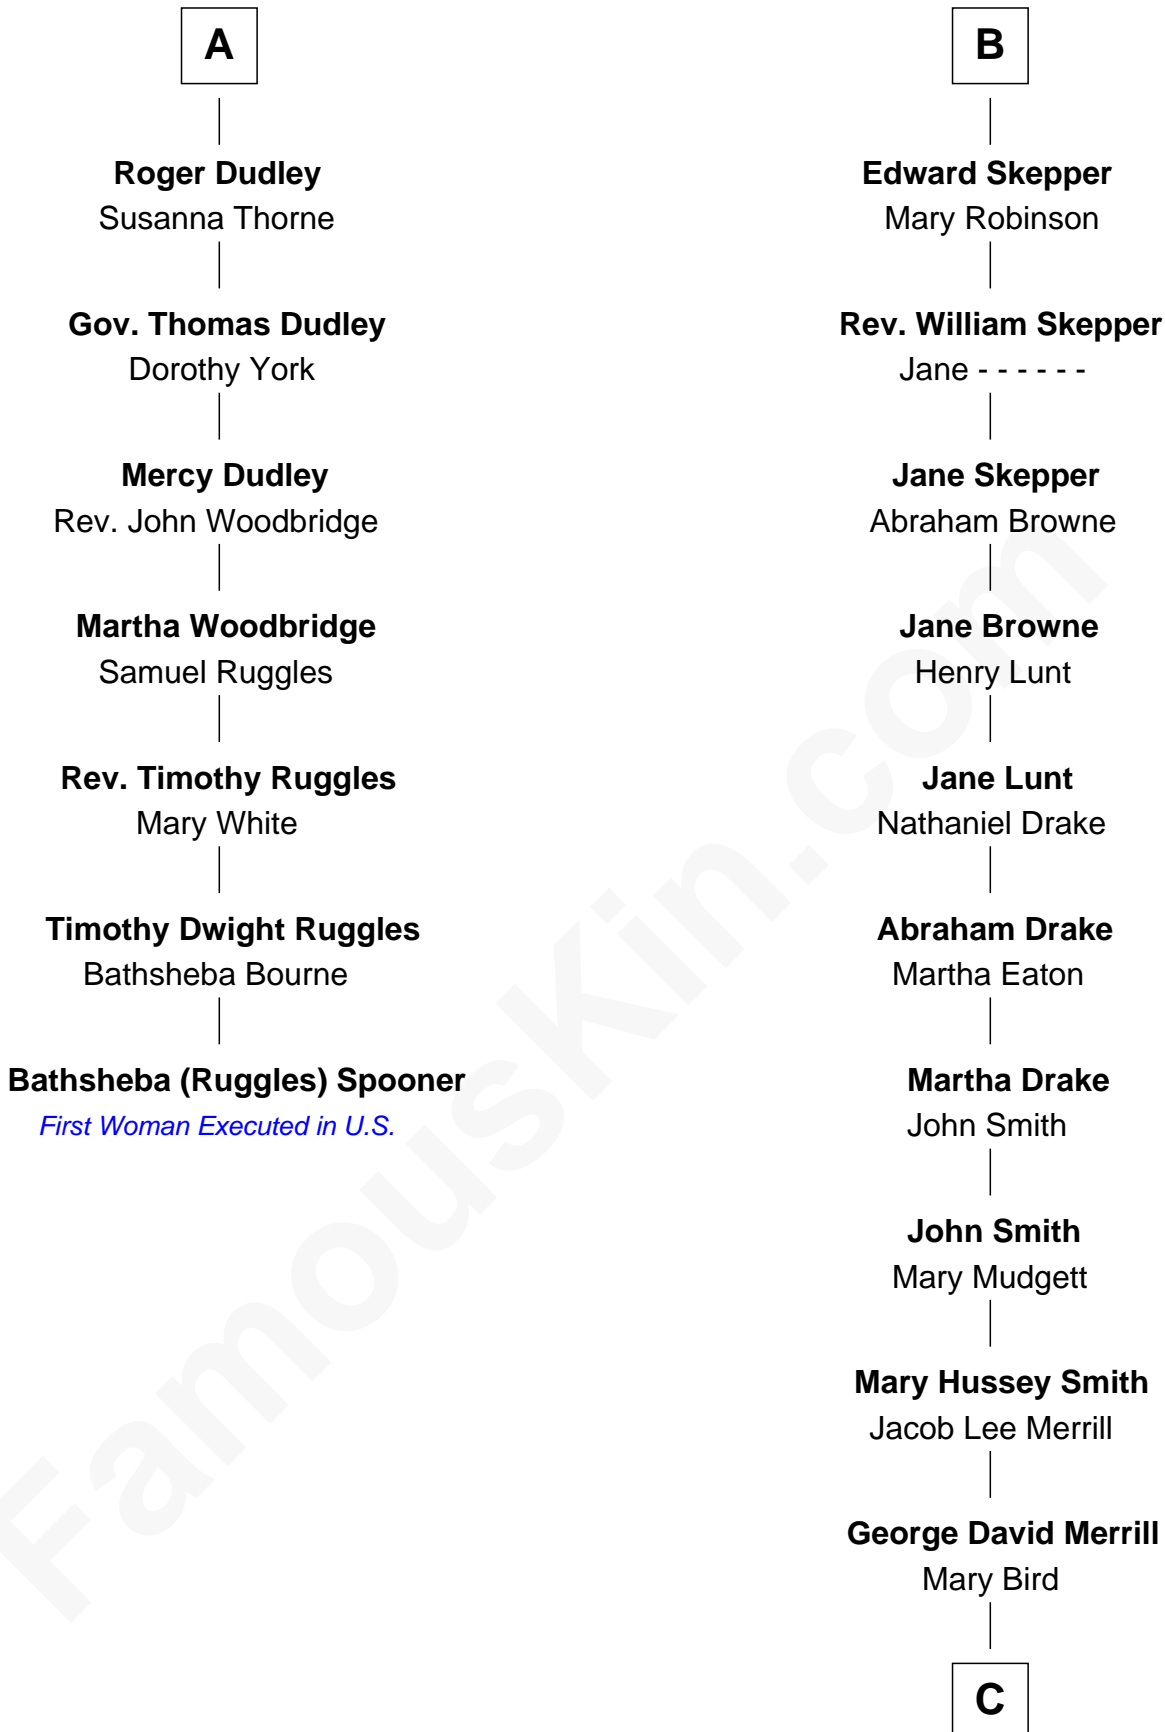

FamousKin.com

Relationship Chart of

Bathsheba (Ruggles) Spooner

First woman executed for murder in U.S. by non-British government

13th cousin 7 times removed of

Meghan Markle

Duchess of Sussex, TV Actress

Sir Philip le Despencer

A

Sir Philip le Despencer

Elizabeth de Tibetot

Margery Despencer

Sir Roger Wentworth

Sir Philip Wentworth

Mary Clifford

Elizabeth Wentworth

Sir Martin de la See

Joan de la See

Sir Piers Hildyard

Isabel Hildyard

Ralph Legard

Joan Ledgard

Richard Skepper

B

C

Gertrude May Merrill

Fred George Sanders

Doris Mary Rita Sanders

Gordon Arnold Markle

Thomas Wayne Markle

Doria Loyce Ragland

Meghan Markle