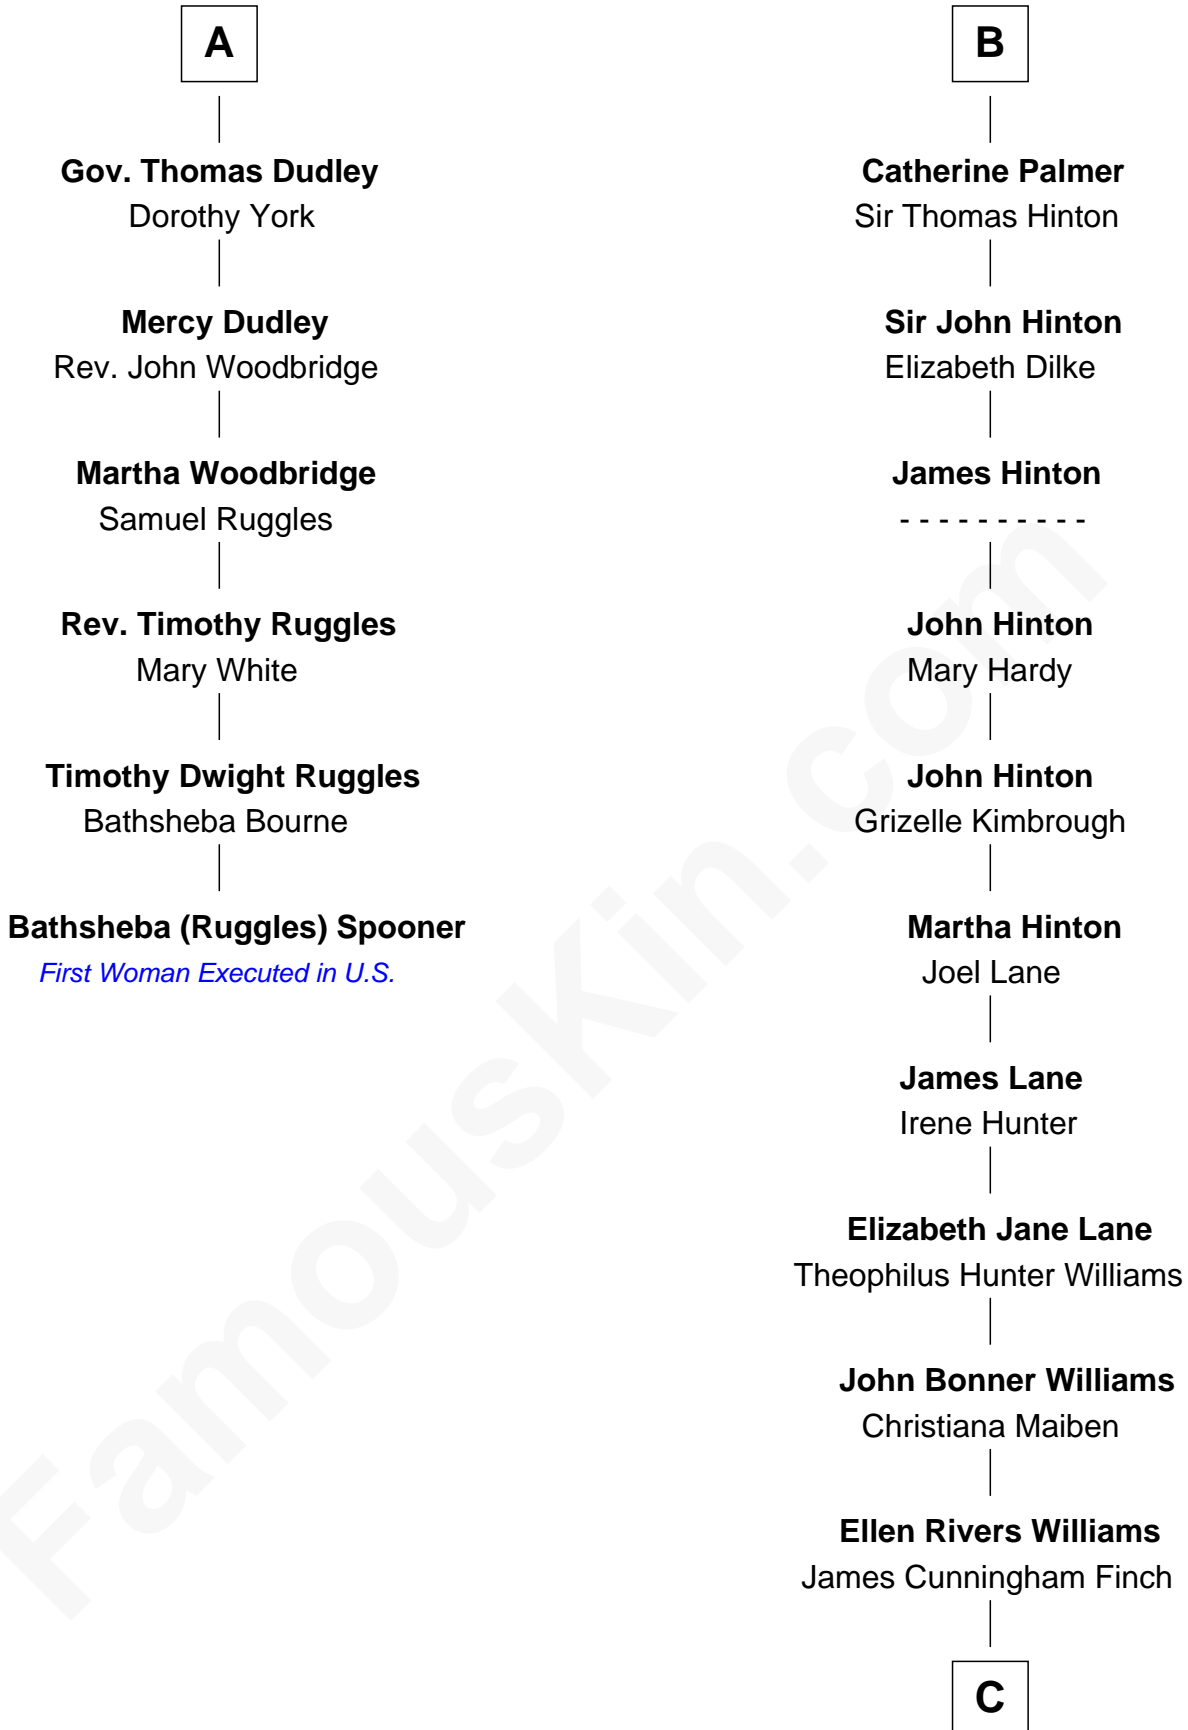

FamousKin.com

Relationship Chart of

Bathsheba (Ruggles) Spooner

First woman executed for murder in U.S. by non-British government

12th cousin 6 times removed of

Harper Lee

Author of To Kill a Mockingbird

C