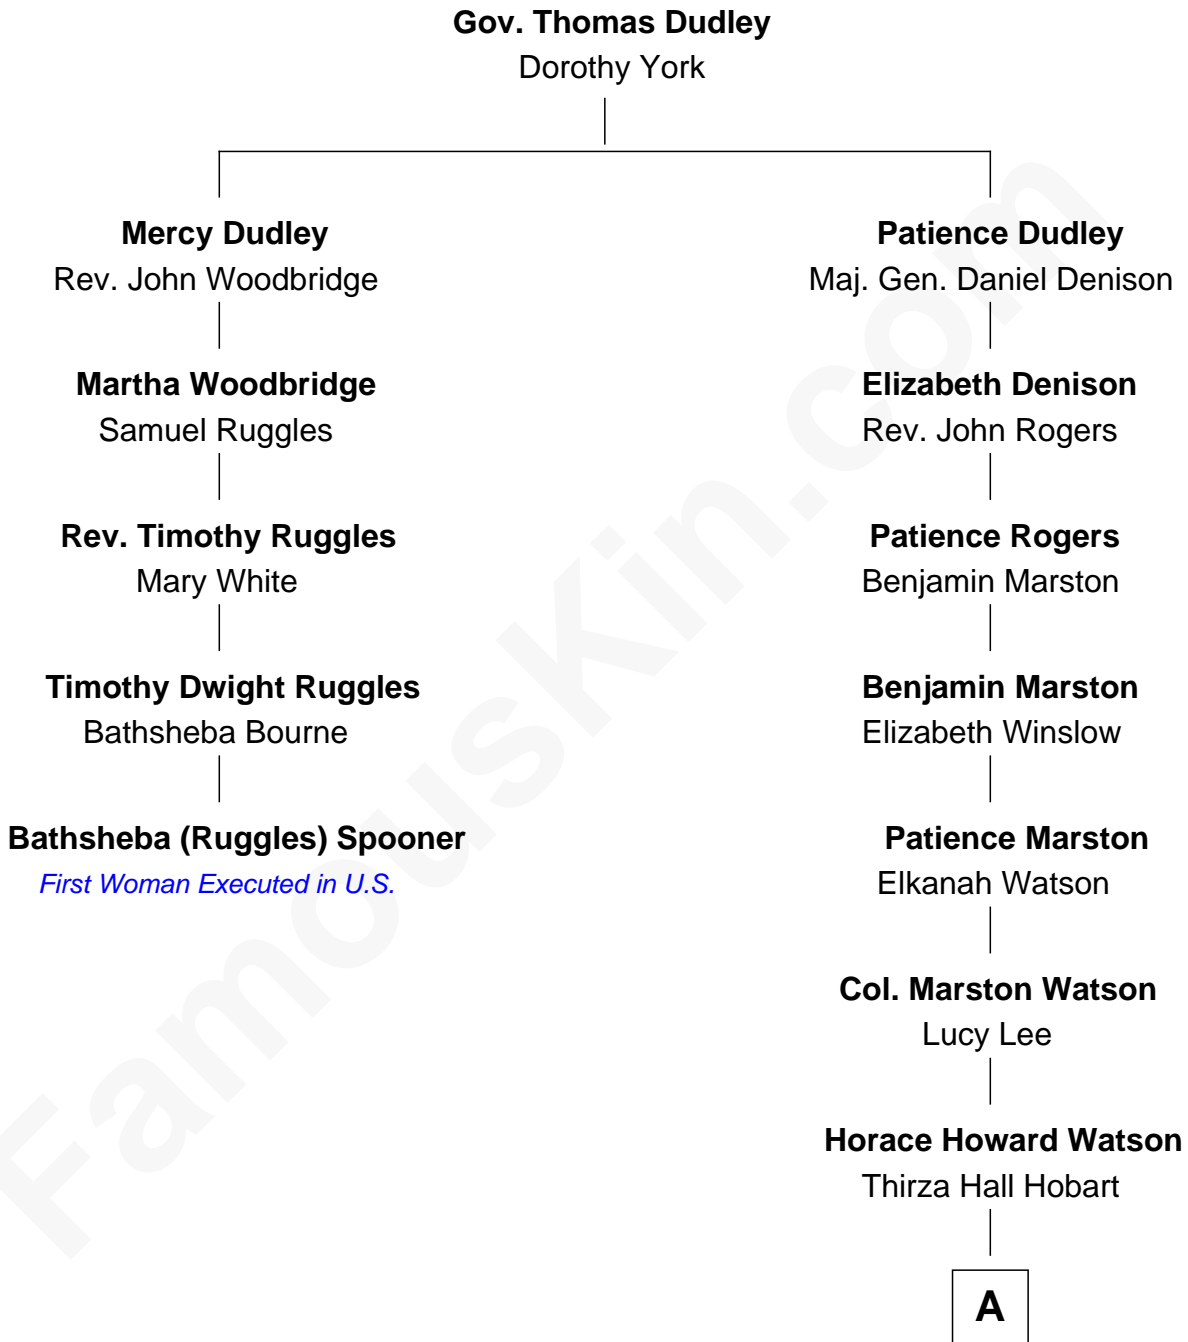

FamousKin.com

Relationship Chart of

Bathsheba (Ruggles) Spooner

First woman executed for murder in U.S. by non-British government

4th cousin 8 times removed of

John Cena

Movie Actor and WWE Pro Wrestler

A

Agnes Lee Watson

Charles Nichols

Charles H. Nichols

Martha Emma Dix

Charles Nichols

Julia Ellen Skelton

Natalie Nichols

Ulysses John Lupien