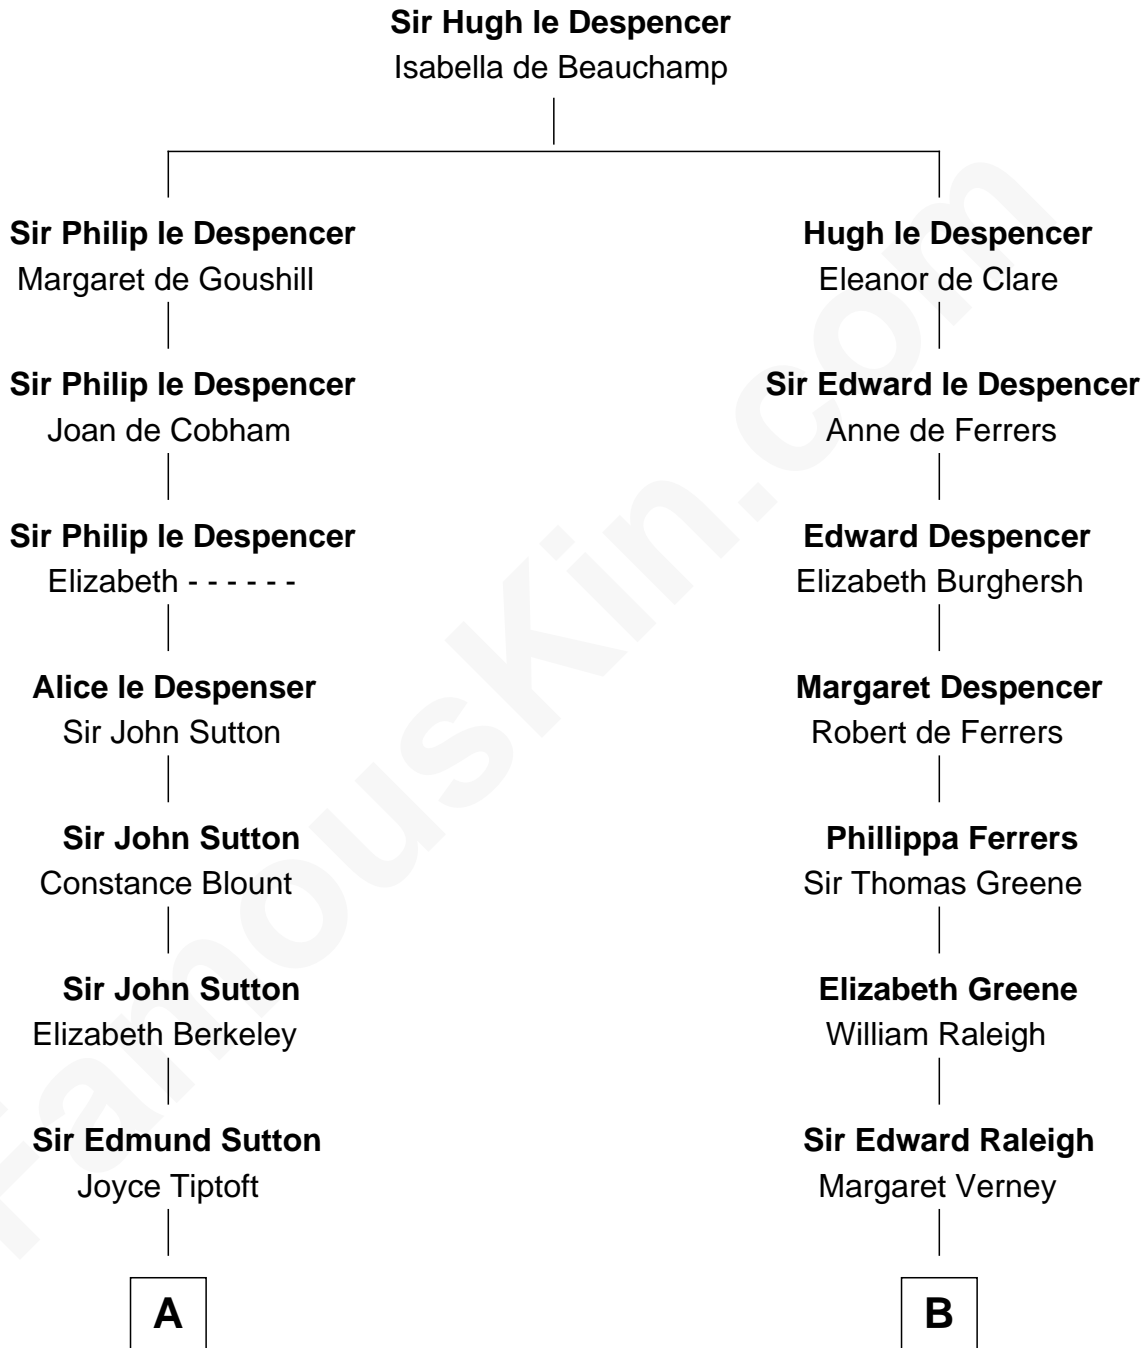

FamousKin.com

Relationship Chart of

Bathsheba (Ruggles) Spooner

First woman executed for murder in U.S. by non-British government

16th cousin 3 times removed of

Henry Clay Folger

Founder of Folger Shakespeare Library and Chairman of Standard Oil

C

Samuel Brown Folger

Nancy F. Hiller

Henry Clay Folger

Eliza Jane Clark

Henry Clay Folger

Chairman of Standard Oil

FamousKin.com