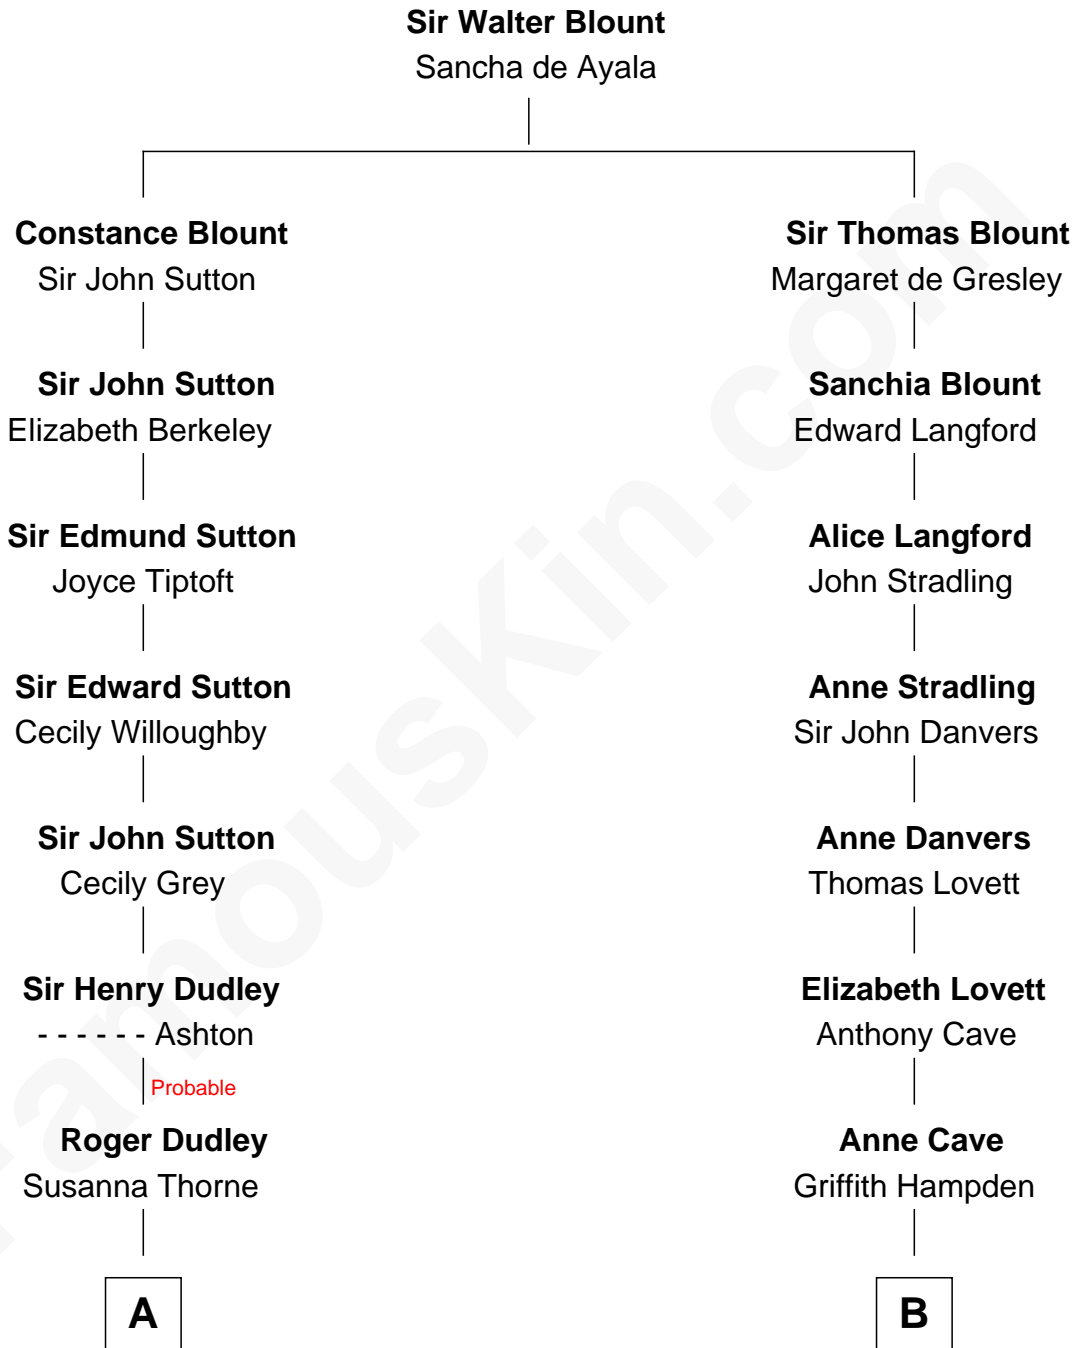

FamousKin.com

Relationship Chart of

Bathsheba (Ruggles) Spooner

First woman executed for murder in U.S. by non-British government

12th cousin 9 times removed of

Cara Delevingne

Fashion Model and Movie Actress

C

Armyne Evelyne Gordon

Sir Lionel Lawson Faudel-Phillips

Anne Margaret Faudel-Phillips

John Vincent Sheffield

Jane Armyne Sheffield

Sir Jocelyn Edward Greville Stevens

Pandora Anne Stevens