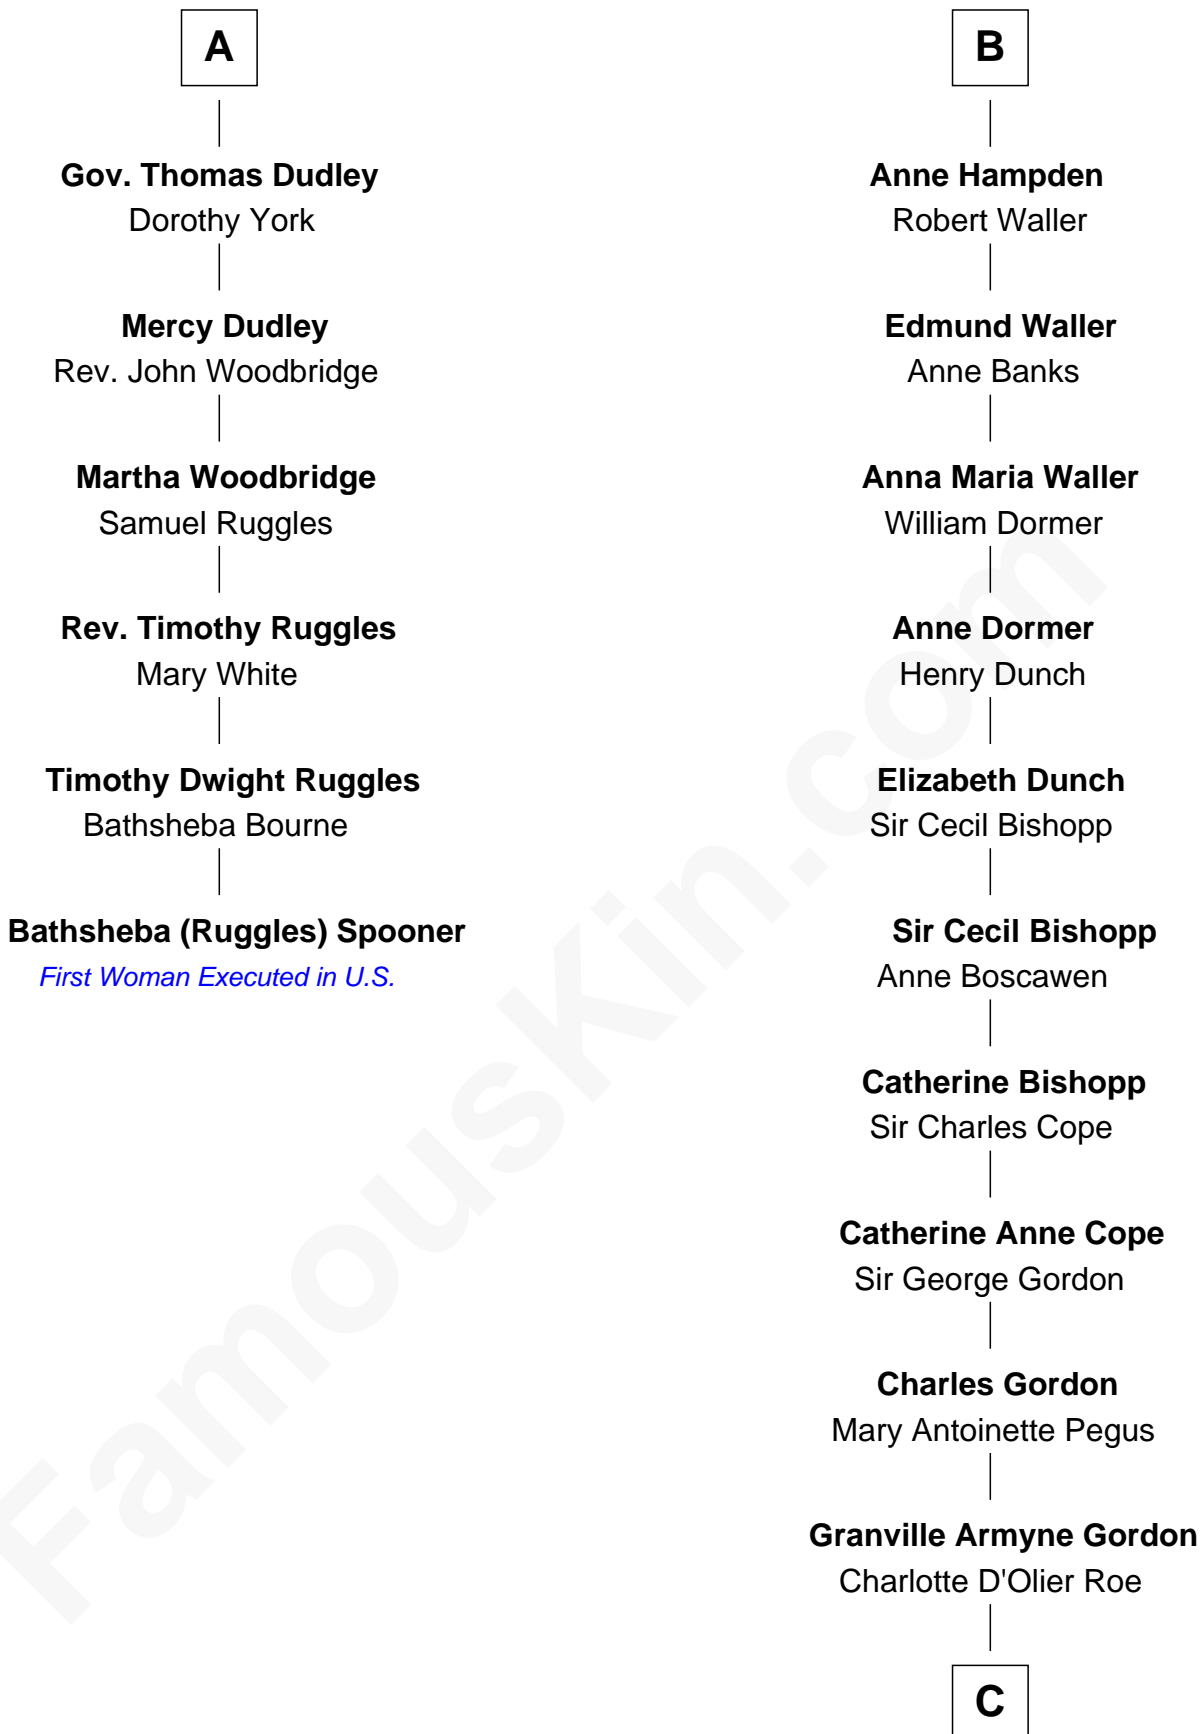

FamousKin.com

Relationship Chart of

Bathsheba (Ruggles) Spooner

First woman executed for murder in U.S. by non-British government

12th cousin 9 times removed of

Cara Delevingne

Fashion Model and Movie Actress

C

Armyne Evelyne Gordon

Sir Lionel Lawson Faudel-Phillips

Anne Margaret Faudel-Phillips

John Vincent Sheffield

Jane Armyne Sheffield

Sir Jocelyn Edward Greville Stevens

Pandora Anne Stevens

Charles Hamar Delevingne

Cara Delevingne

Model and Actress