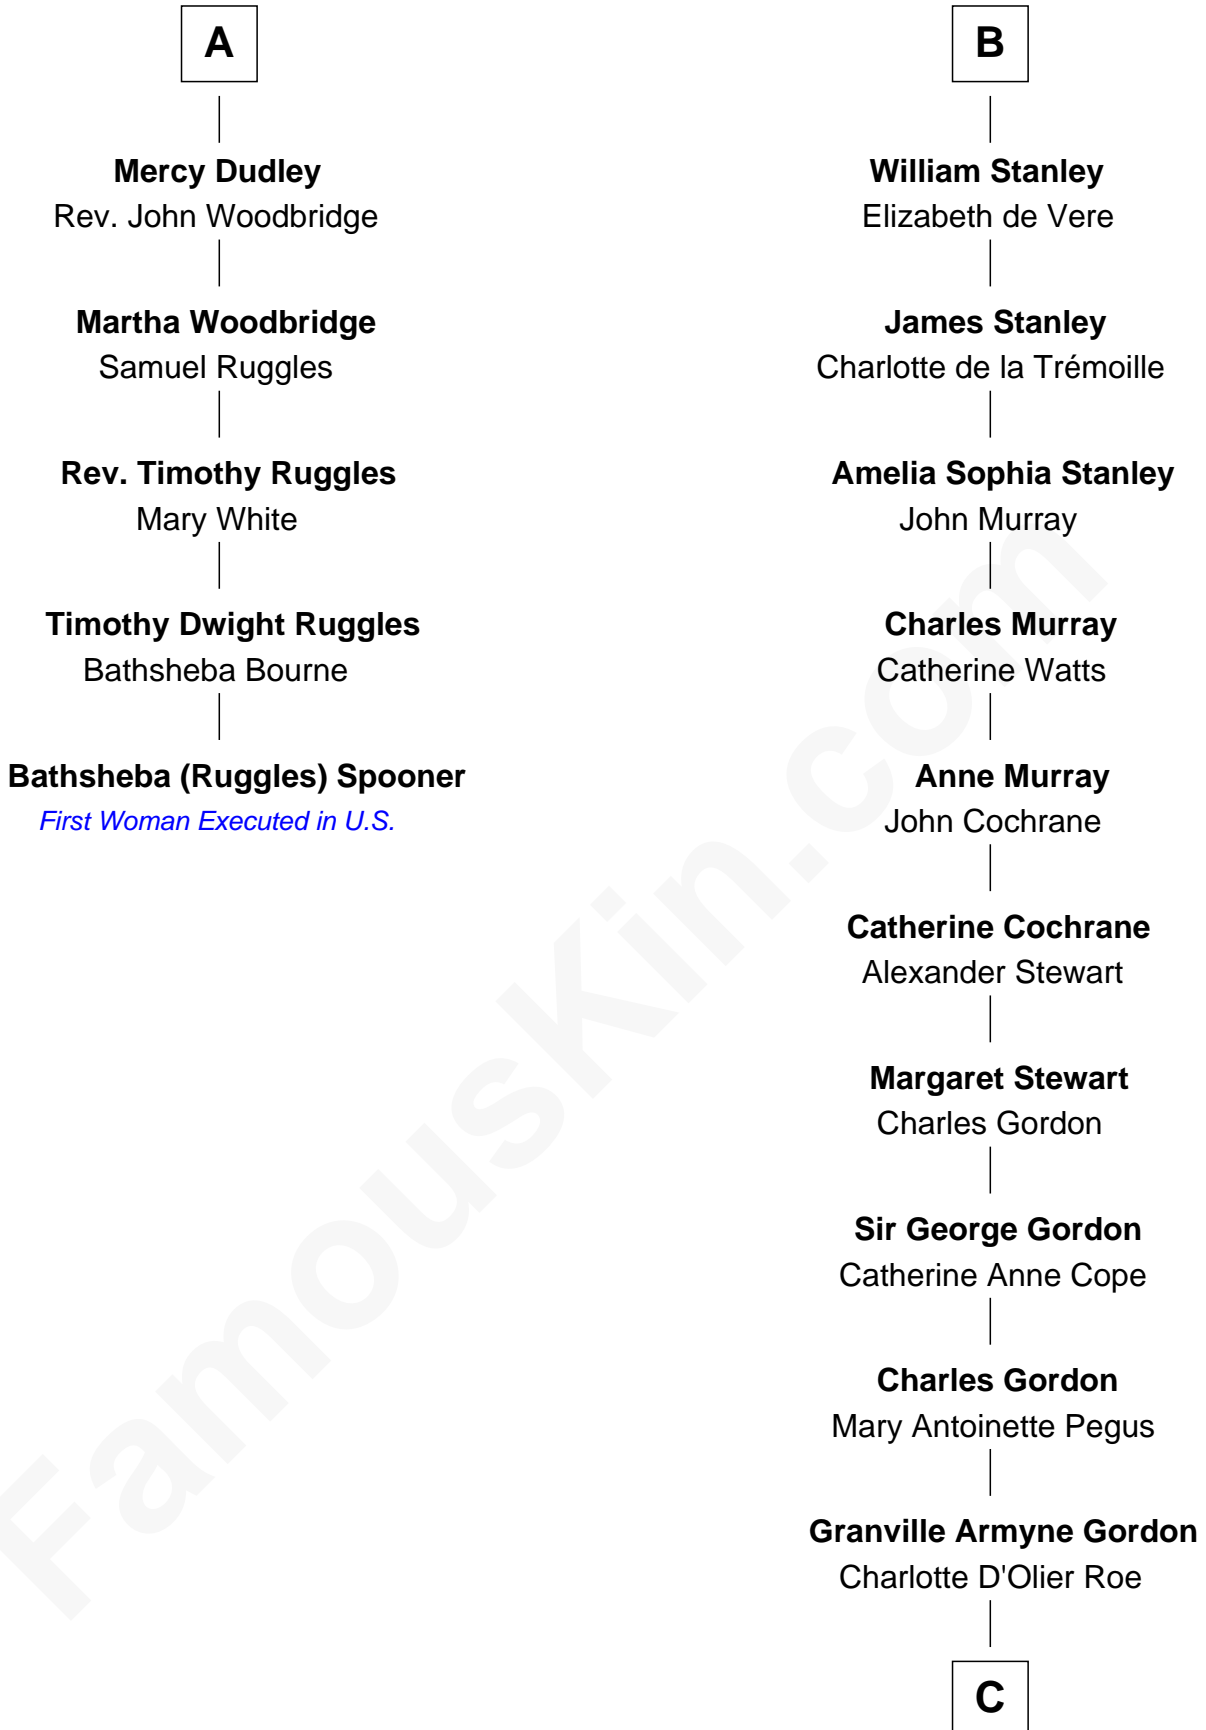

## Relationship Chart of

### Bathsheba (Ruggles) Spooner

*First woman executed for murder in U.S. by non-British government*

11th cousin 10 times removed of

**Cara Delevingne**

*Fashion Model and Movie Actress*

C

**Armyne Evelyne Gordon**

Sir Lionel Lawson Faudel-Phillips

**Anne Margaret Faudel-Phillips**

John Vincent Sheffield

**Jane Armyne Sheffield**

Sir Jocelyn Edward Greville Stevens

**Pandora Anne Stevens**

Charles Hamar Delevingne

**Cara Delevingne**