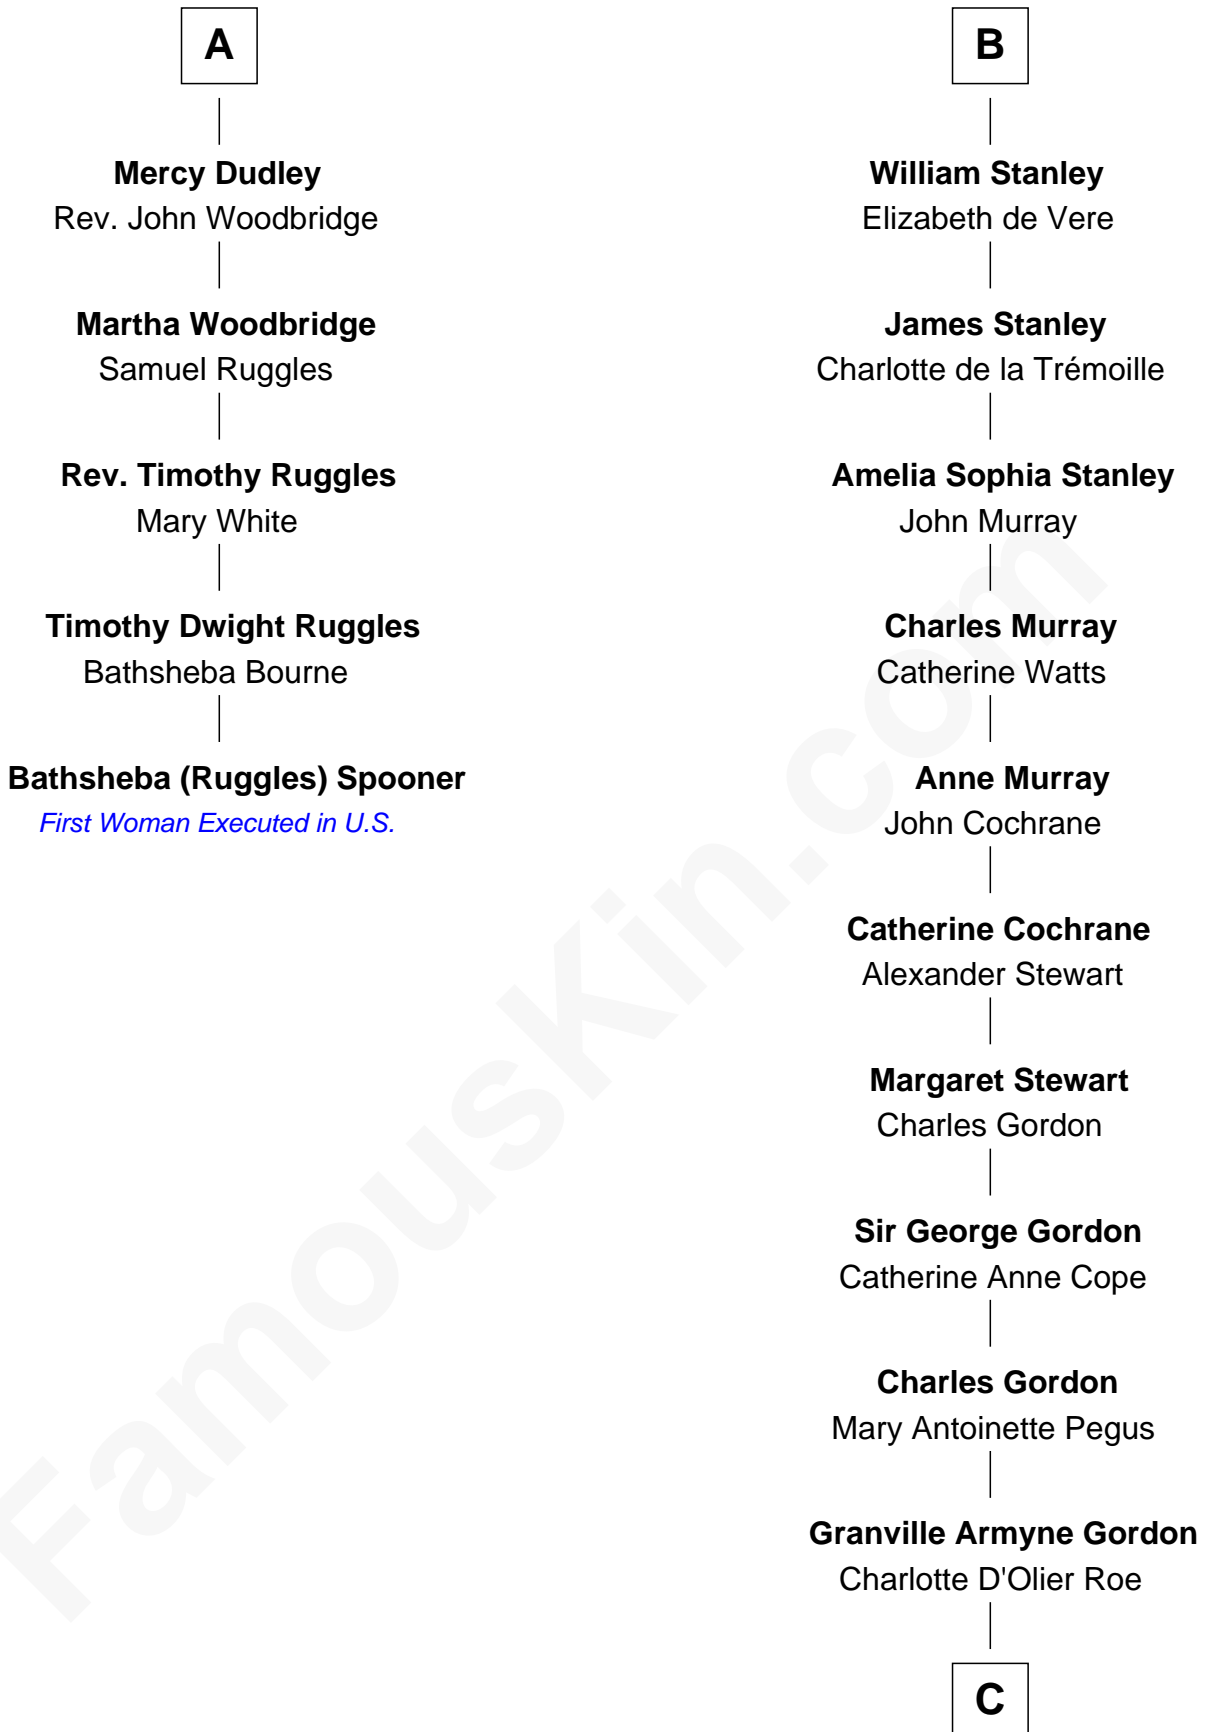

FamousKin.com

Relationship Chart of Bathsheba (Ruggles) Spooner

First woman executed for murder in U.S. by non-British government

11th cousin 10 times removed of

Cara Delevingne

Fashion Model and Movie Actress

C

Armyne Evelyne Gordon

Sir Lionel Lawson Faudel-Phillips

Anne Margaret Faudel-Phillips

John Vincent Sheffield

Jane Armyne Sheffield

Sir Jocelyn Edward Greville Stevens

Pandora Anne Stevens

Charles Hamar Delevingne

Cara Delevingne

Model and Actress