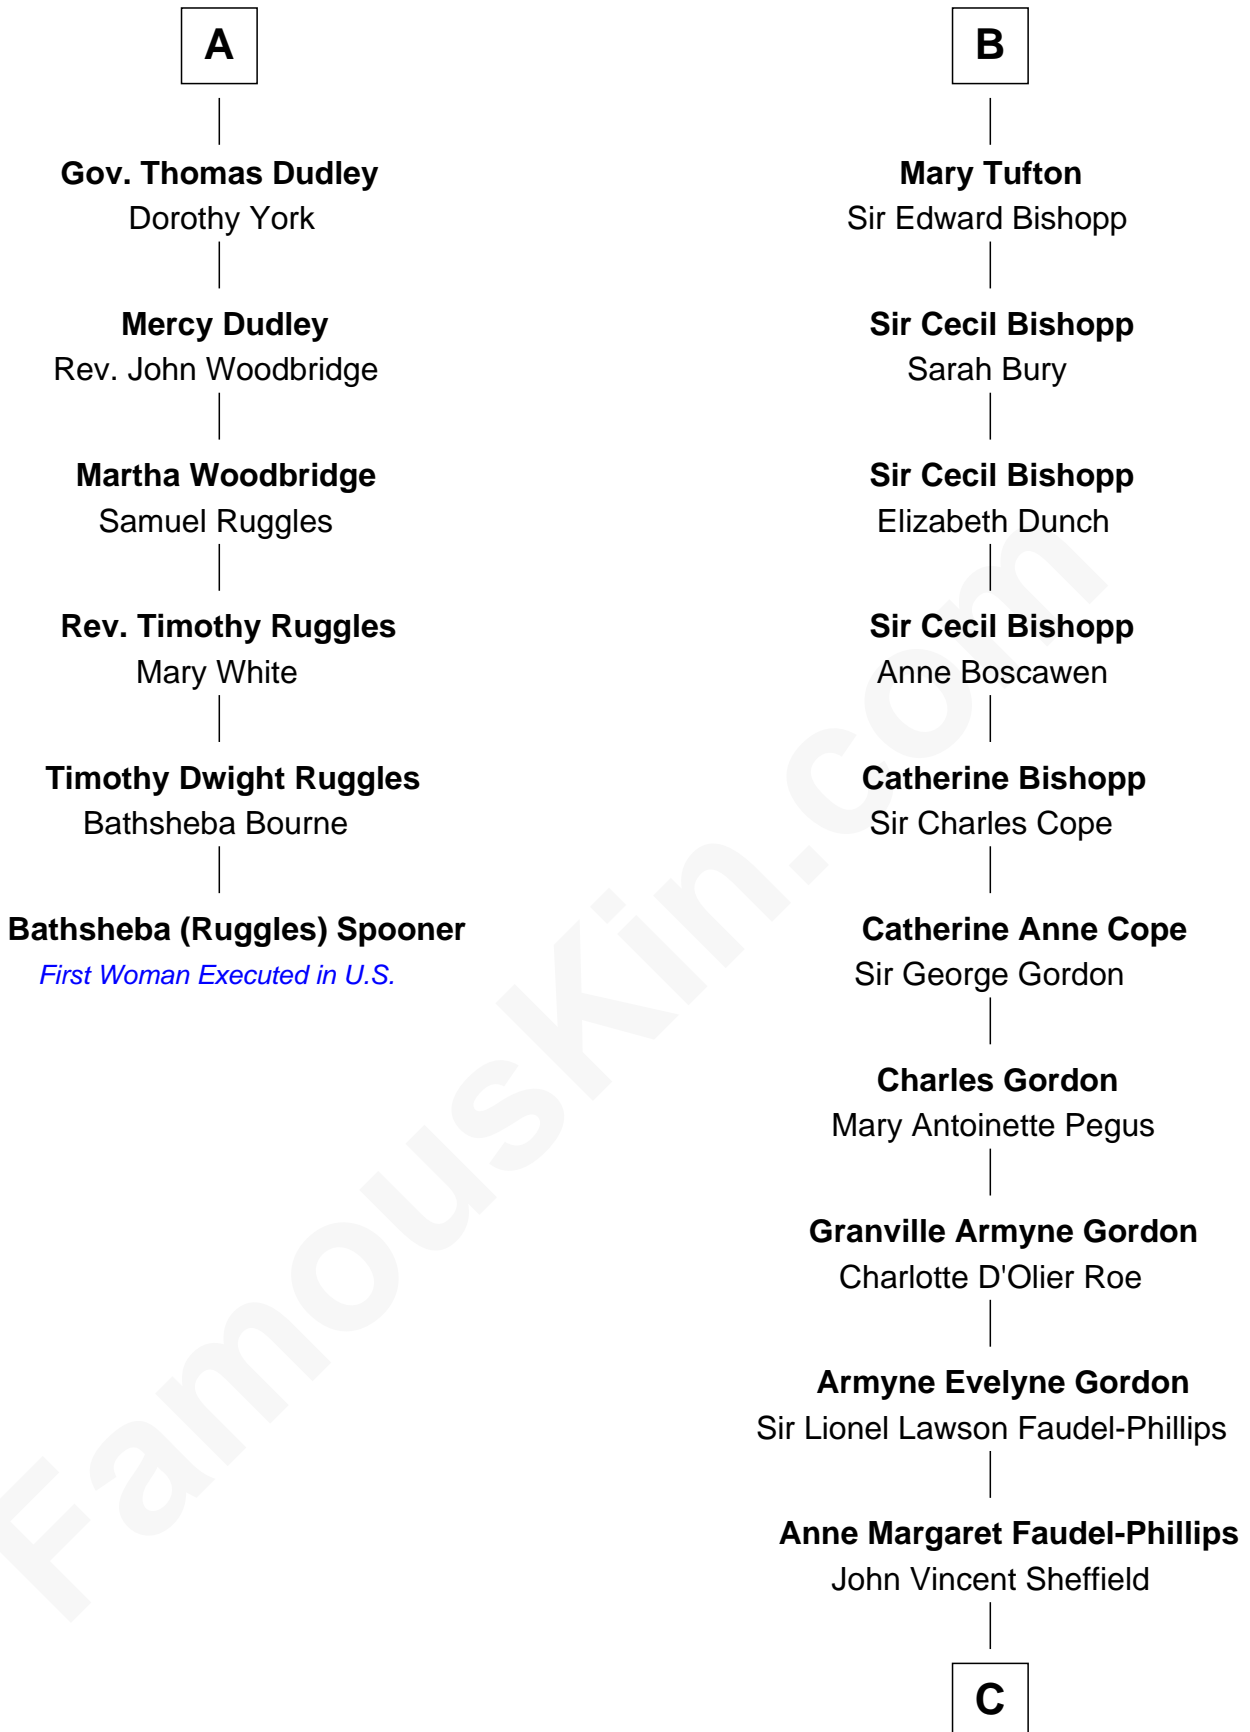

## Relationship Chart of Bathsheba (Ruggles) Spooner

*First woman executed for murder in U.S. by non-British government*

12th cousin 7 times removed of

**Cara Delevingne**

*Fashion Model and Movie Actress*

**Sir Reynold Grey**

Margaret de Ros

**Margaret Grey**  
Sir William Bonville

**William Bonville**  
Elizabeth Harington

**William Bonville**  
Katherine Neville

**Cecily Bonville**  
Thomas Grey

**Cecily Grey**  
Sir John Sutton

**Sir Henry Dudley**  
----- Ashton

Probable

**Roger Dudley**  
Susanna Thorne

**A**

**Sir John Grey**  
Constance de Holand

**Sir Edmund Grey**  
Katherine Percy

**George Grey**  
Catherine Herbert

**Anne Grey**  
Sir John Hussey

**Anne Hussey**  
Sir Humphrey Browne

**Christian Browne**  
Sir John Tufton

**Sir Nicholas Tufton**  
Frances Cecil

**B**

C

**Jane Armyne Sheffield**  
Sir Jocelyn Edward Greville Stevens

**Pandora Anne Stevens**  
Charles Hamar Delevingne