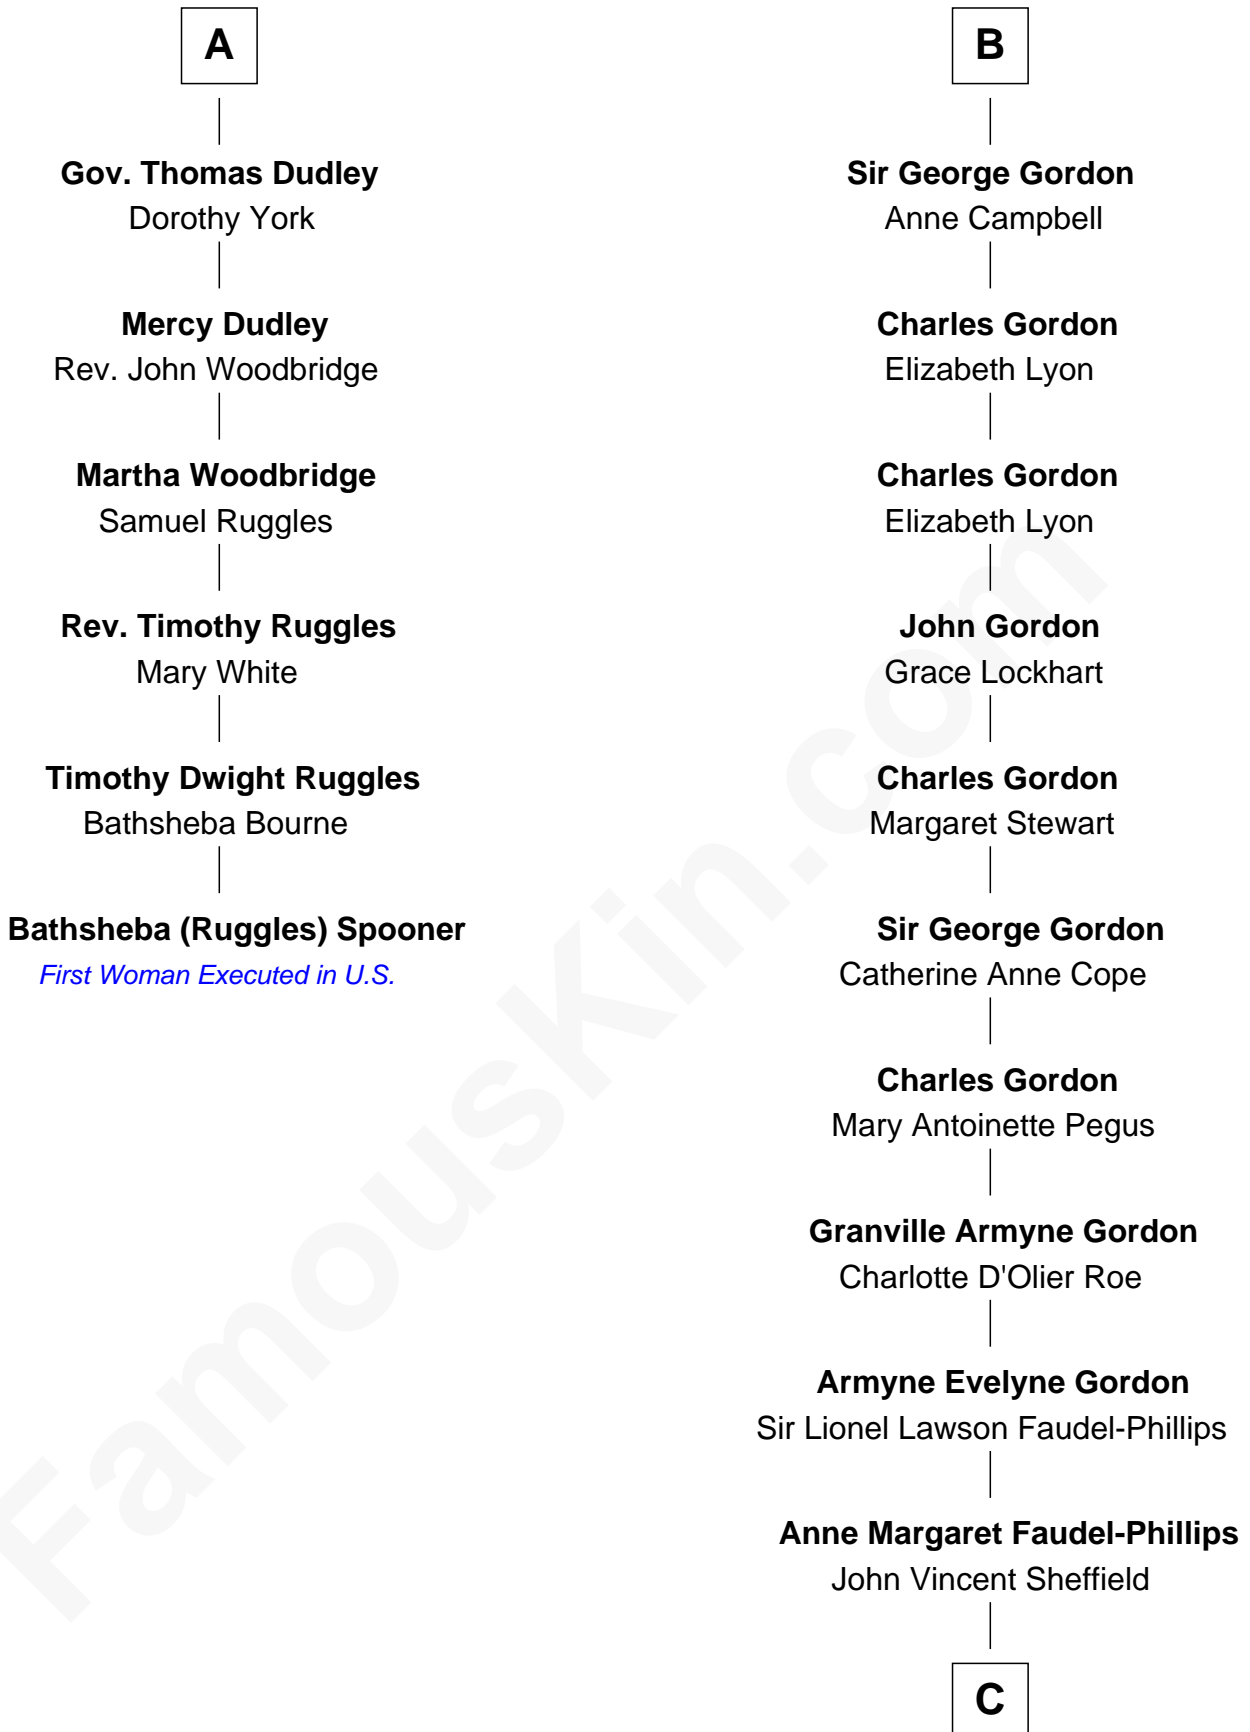

## Relationship Chart of

### Bathsheba (Ruggles) Spooner

*First woman executed for murder in U.S. by non-British government*

12th cousin 7 times removed of

**Cara Delevingne**

*Fashion Model and Movie Actress*

**Sir Thomas de Holand**

Alice Fitzalan

C

**Jane Armyne Sheffield**  
Sir Jocelyn Edward Greville Stevens

**Pandora Anne Stevens**  
Charles Hamar Delevingne

**Cara Delevingne**  
*Model and Actress*