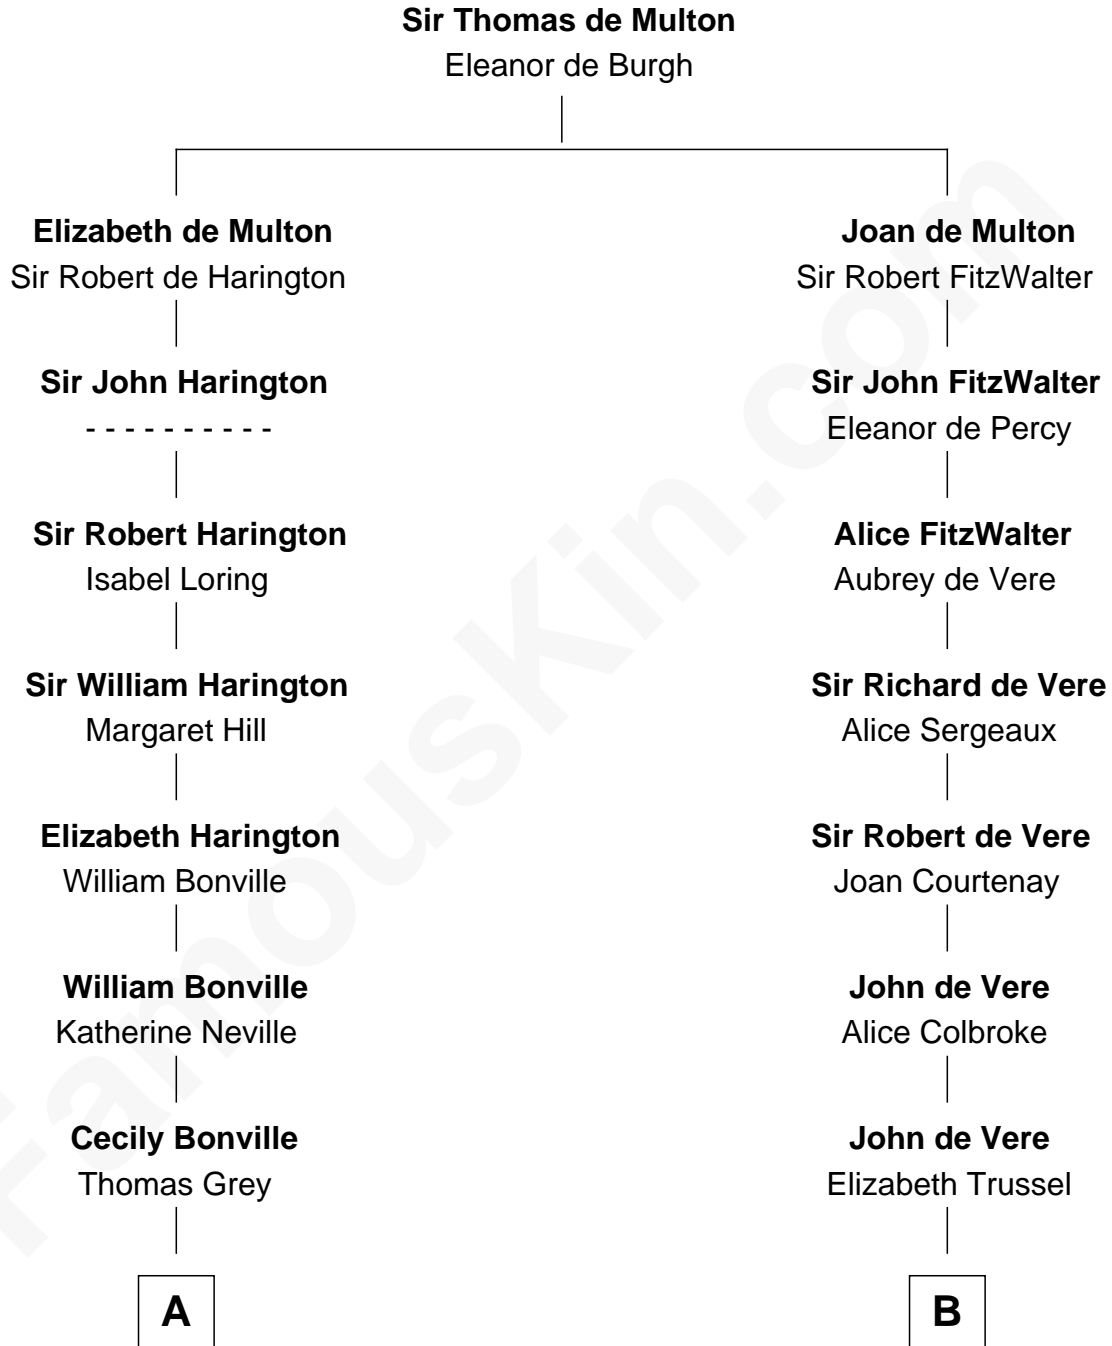

FamousKin.com

Relationship Chart of

Bathsheba (Ruggles) Spooner

First woman executed for murder in U.S. by non-British government

15th cousin 6 times removed of

Cara Delevingne

Fashion Model and Movie Actress

C

Sir Berkeley Digby George Sheffield

Julia Mary de Tuyll van Serooskerken

John Vincent Sheffield

Anne Margaret Faudel-Phillips

Jane Armyne Sheffield

Sir Jocelyn Edward Greville Stevens

Pandora Anne Stevens