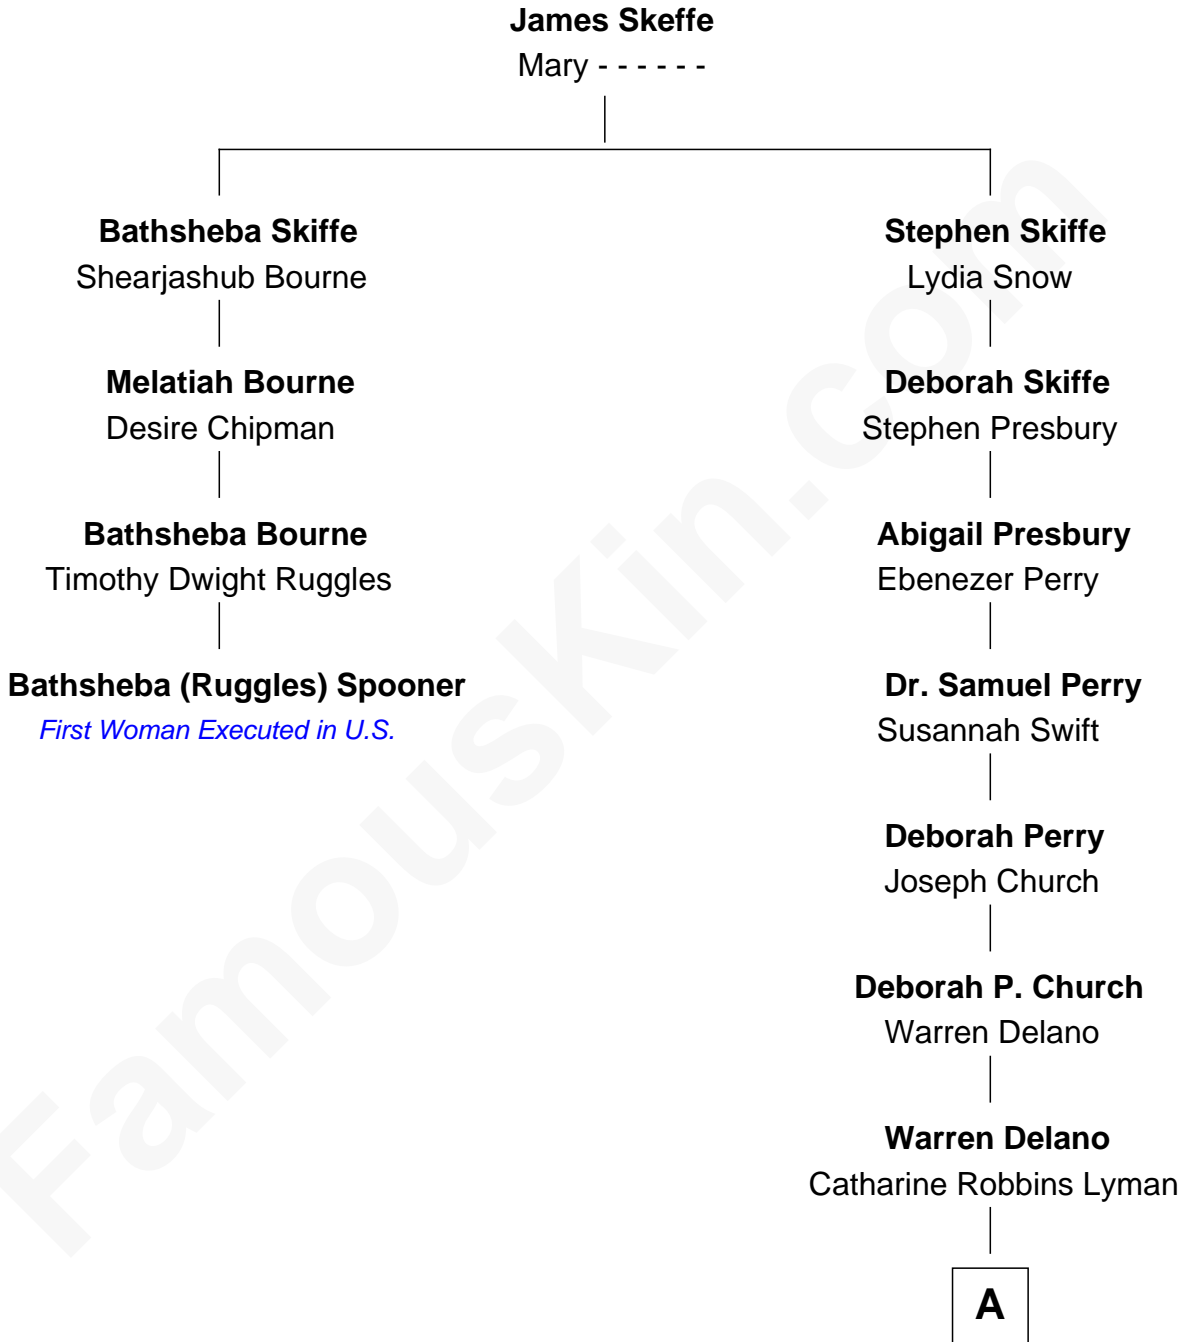

**FamousKin.com**  
**Relationship Chart of**  
**Bathsheba (Ruggles) Spooner**

*First woman executed for murder in U.S. by non-British government*

**3rd cousin 5 times removed of**

**Franklin D. Roosevelt**  
*32nd U.S. President*

**A**

|  
**Sara Delano**  
James Roosevelt

|  
**Franklin D. Roosevelt**  
*32nd U.S. President*

FamousKin.com