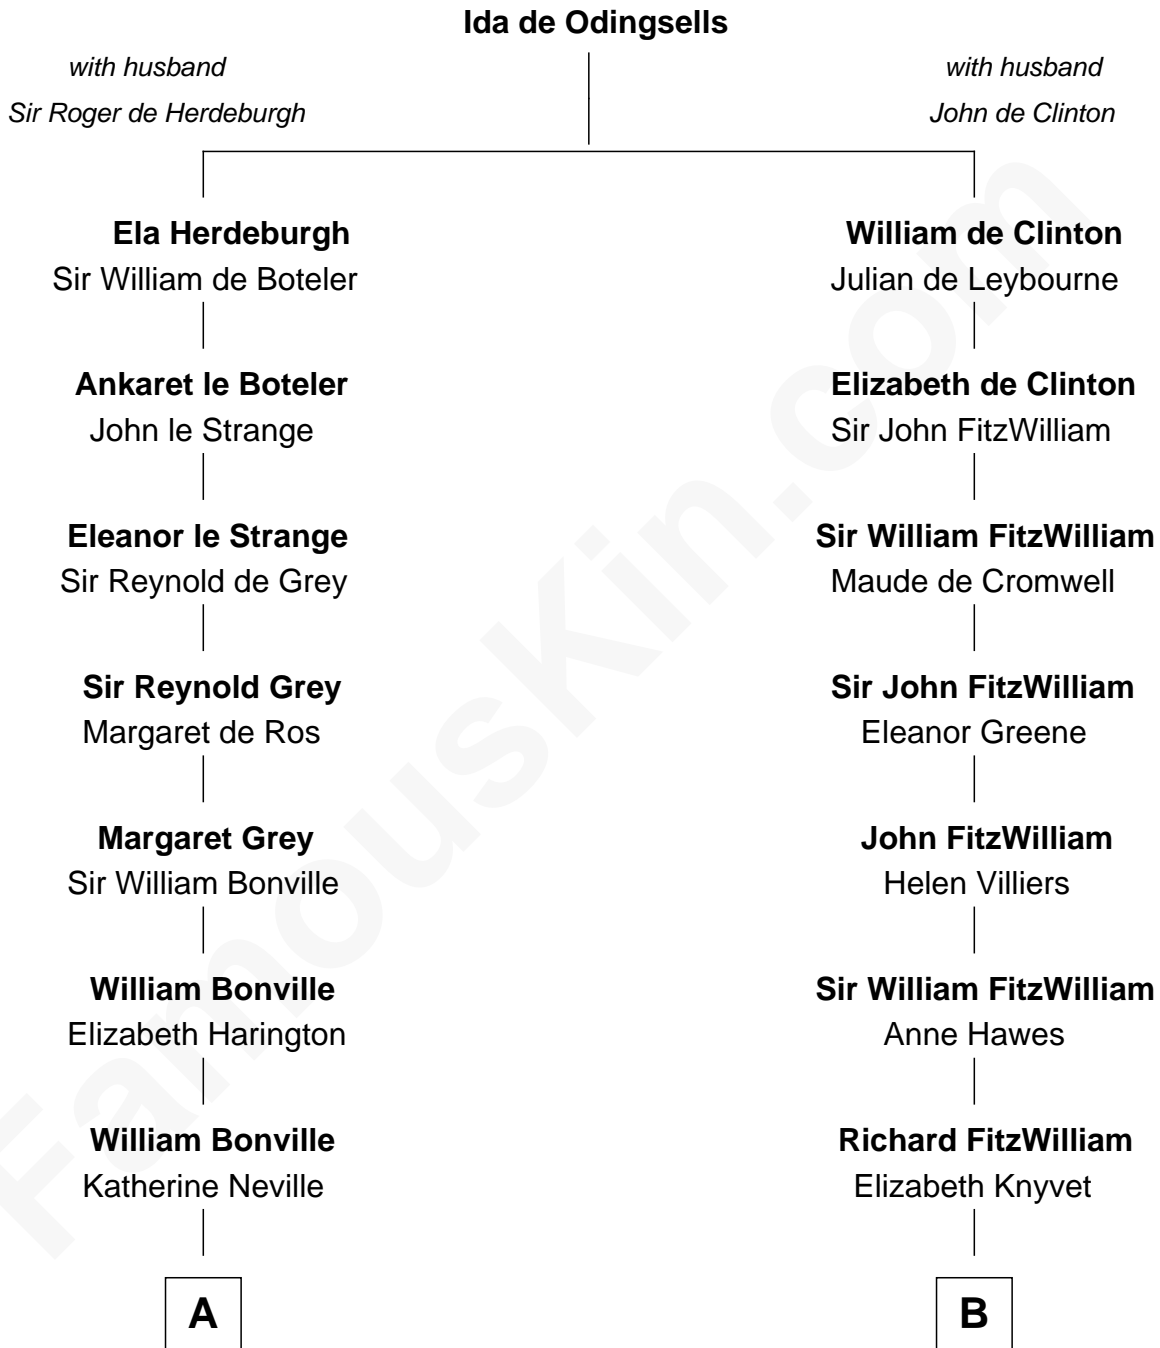

FamousKin.com

Relationship Chart of

Bathsheba (Ruggles) Spooner

First woman executed for murder in U.S. by non-British government

16th cousin 2 times removed of

Franklin D. Roosevelt

32nd U.S. President

C

|
James Roosevelt

Sara Delano

|
Franklin D. Roosevelt

32nd U.S. President

FamousKin.com