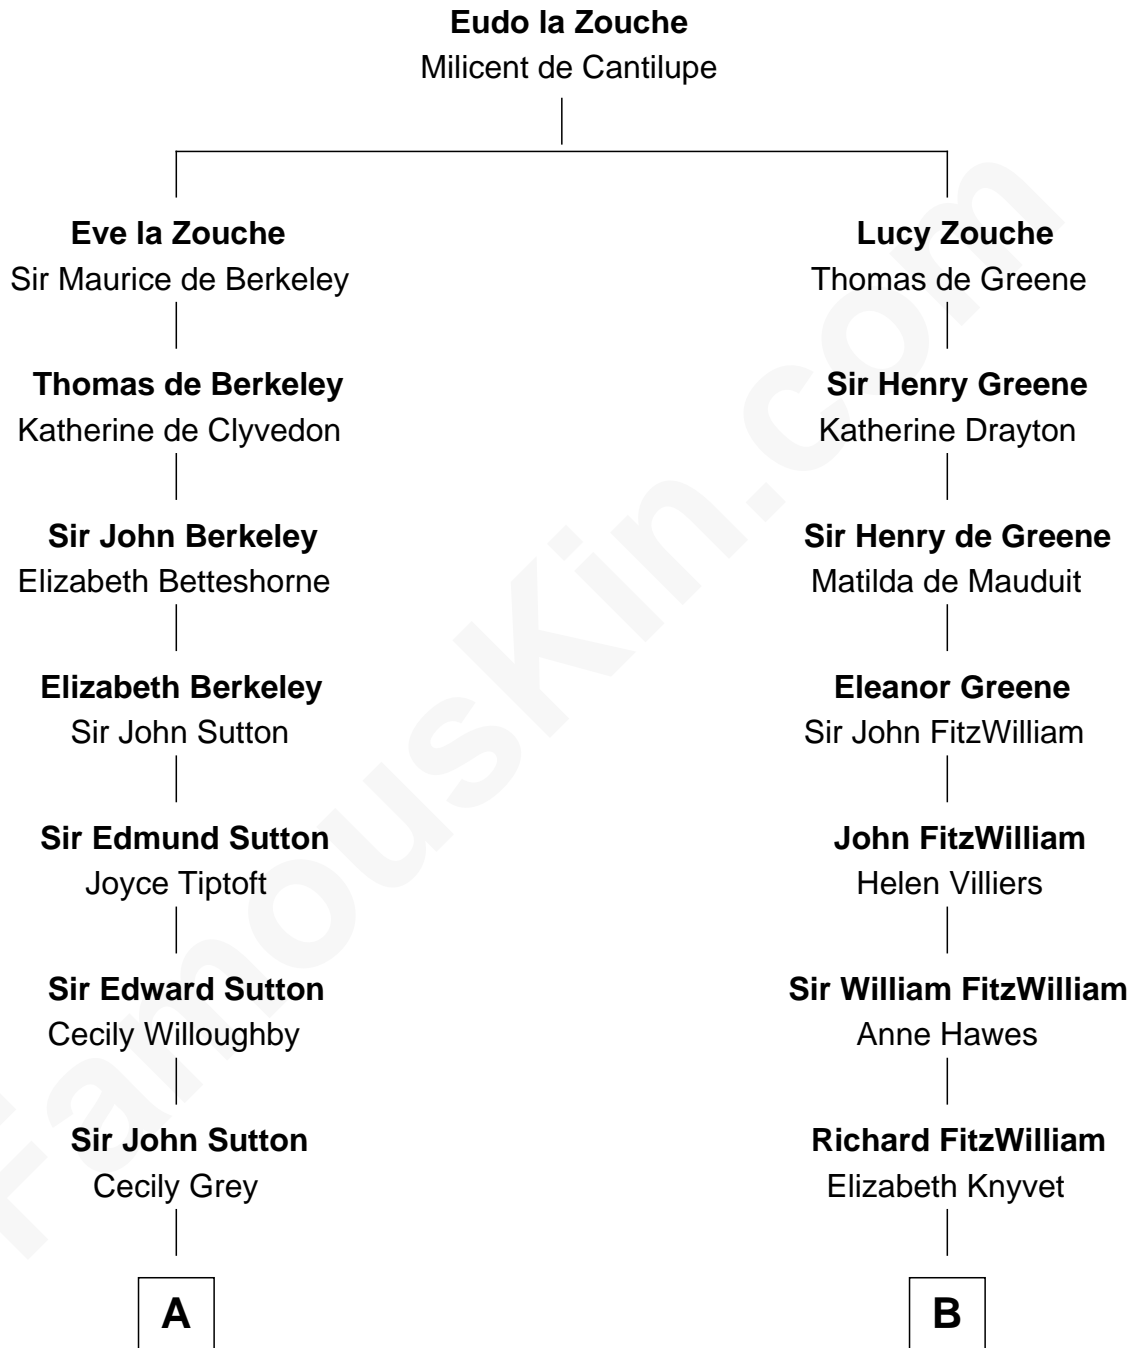

FamousKin.com

Relationship Chart of

Bathsheba (Ruggles) Spooner

First woman executed for murder in U.S. by non-British government

14th cousin 4 times removed of

Franklin D. Roosevelt

32nd U.S. President

C

|
James Roosevelt

Sara Delano

|
Franklin D. Roosevelt

32nd U.S. President

FamousKin.com