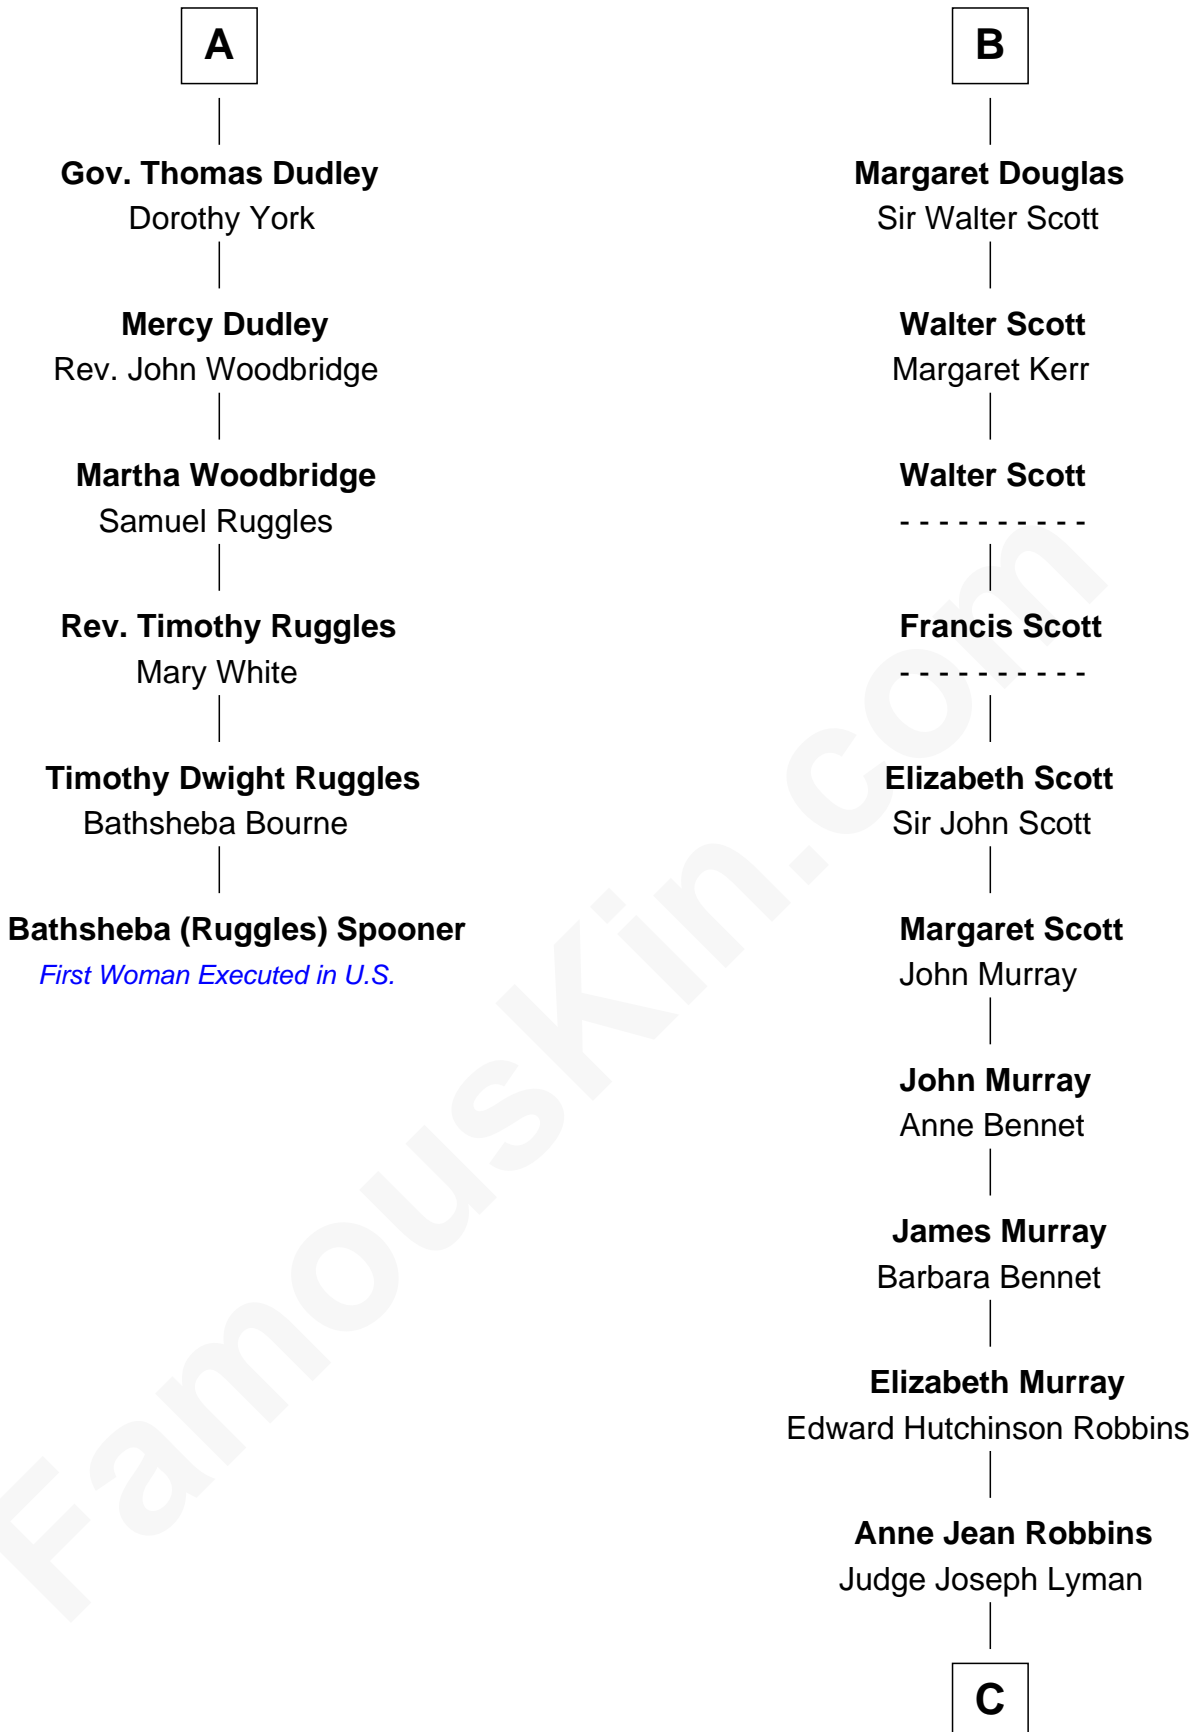

FamousKin.com

Relationship Chart of

Bathsheba (Ruggles) Spooner

First woman executed for murder in U.S. by non-British government

12th cousin 7 times removed of

Franklin D. Roosevelt

32nd U.S. President

Sir Thomas de Holand

Alice Fitzalan

C

—
Catharine Robbins Lyman

Warren Delano

—
Sara Delano

James Roosevelt

—
Franklin D. Roosevelt

32nd U.S. President

FamousKin.com