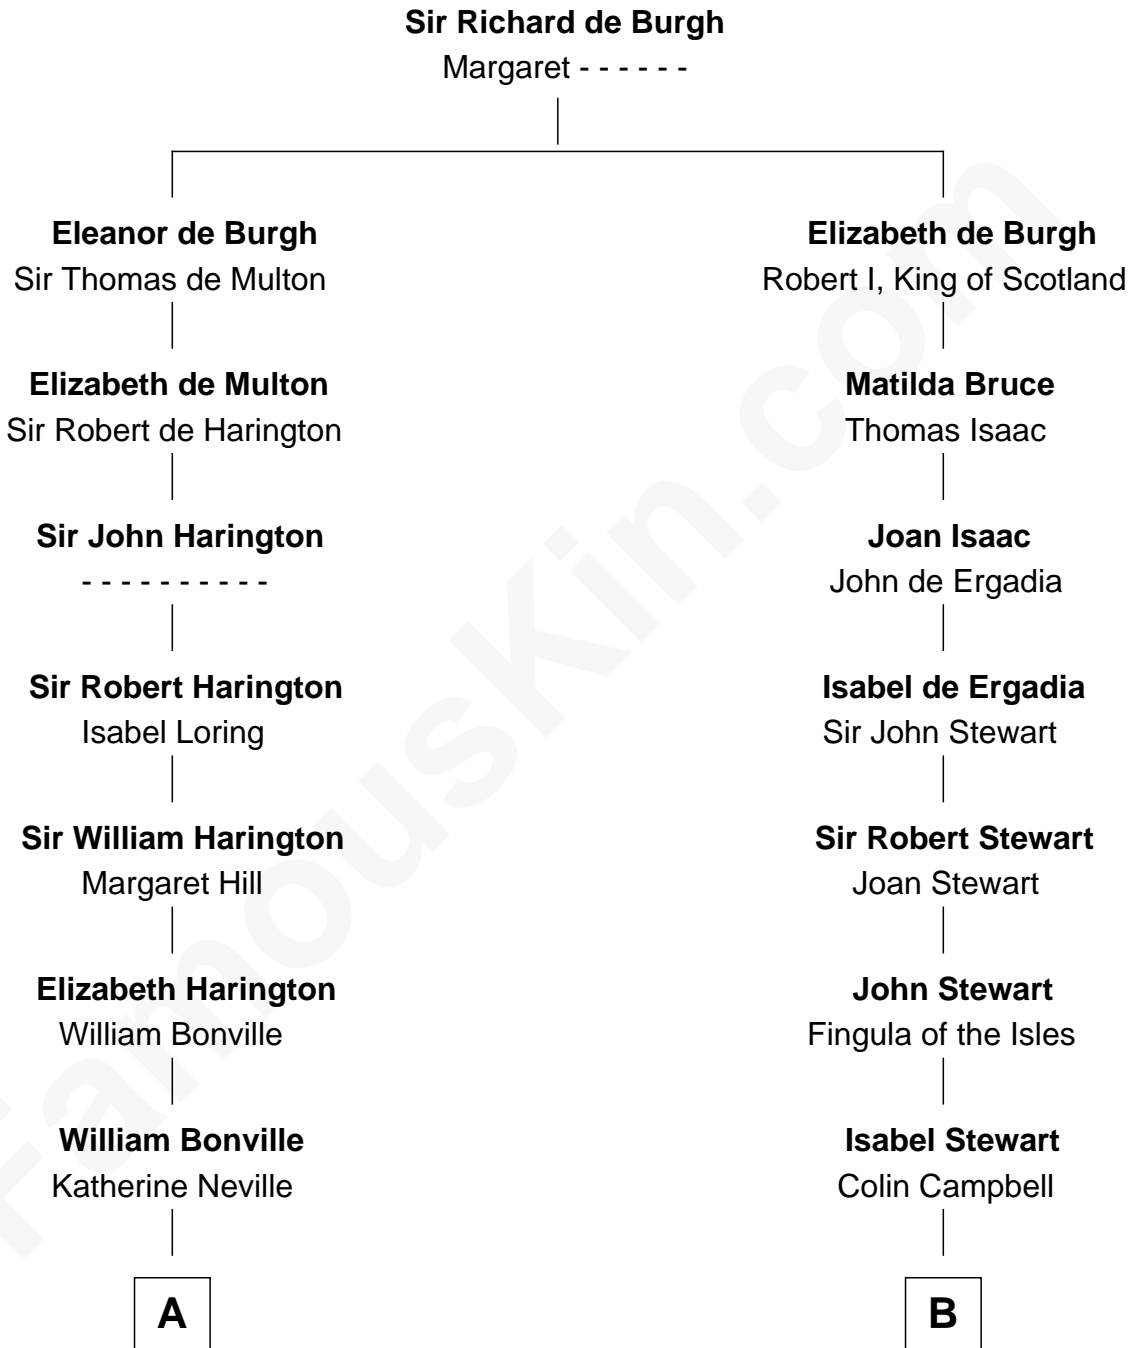

## Relationship Chart of

### Bathsheba (Ruggles) Spooner

*First woman executed for murder in U.S. by non-British government*

16th cousin 5 times removed of

**Eleanor Roosevelt**

*First Lady of President Franklin D. Roosevelt*

**C**

**Anne Irvine**

James Bulloch

**James Stephens Bulloch**

Martha Stewart

**Martha Bulloch**

Theodore Roosevelt

**Elliott Roosevelt**

Anna Rebecca Hall

**Eleanor Roosevelt**

*First Lady of Franklin Roosevelt*