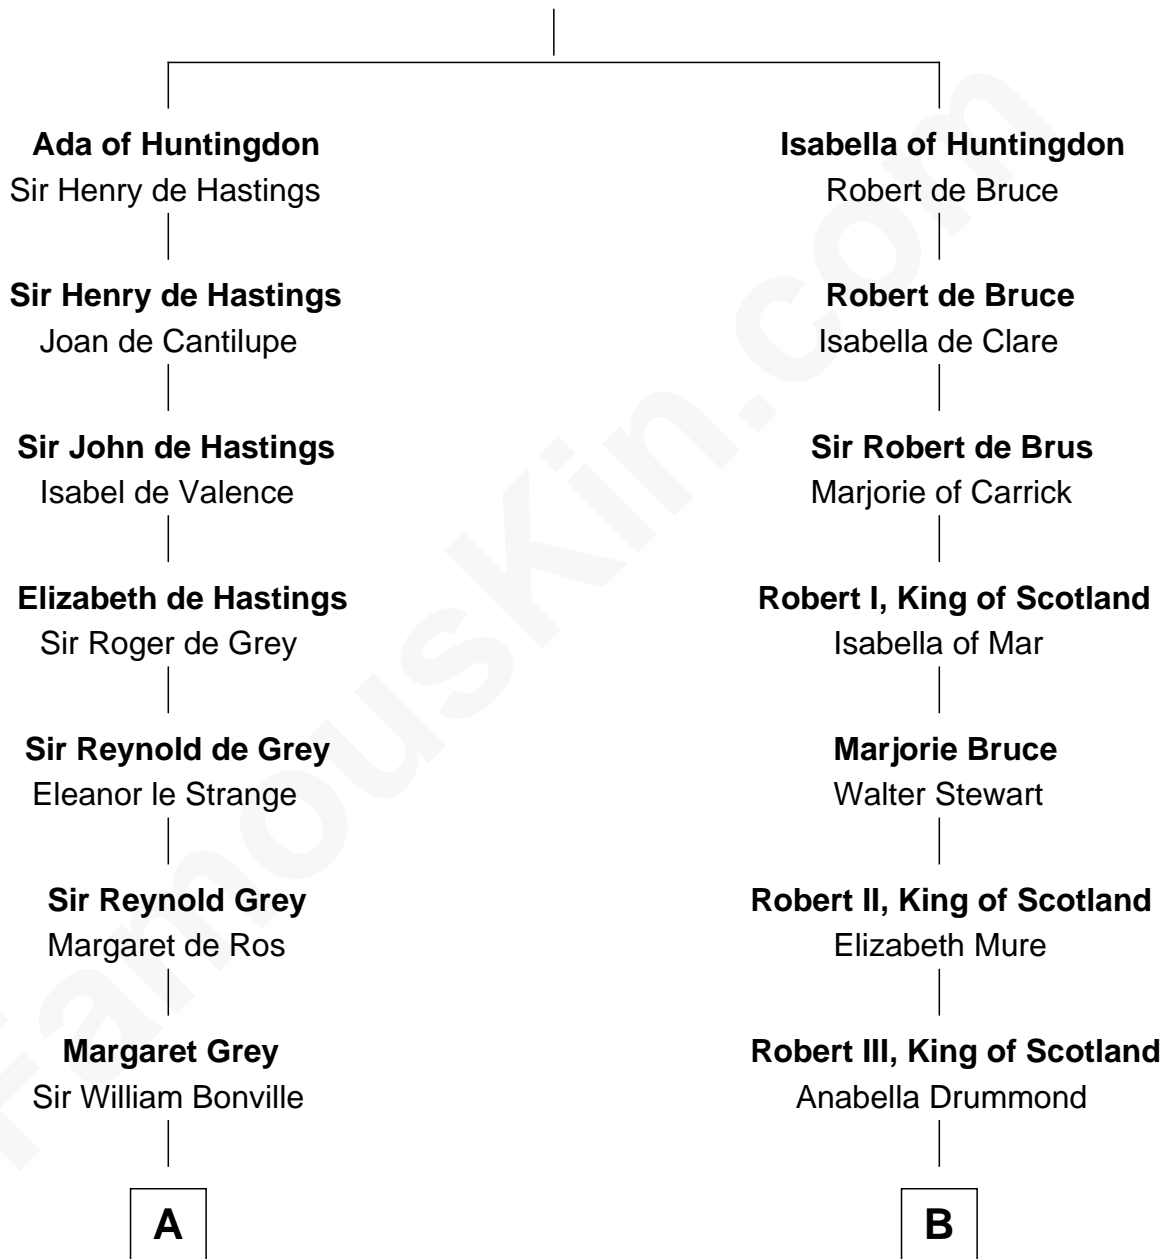

## Relationship Chart of

### Bathsheba (Ruggles) Spooner

*First woman executed for murder in U.S. by non-British government*

18th cousin 3 times removed of

### Theodore Roosevelt

*26th U.S. President*

**David of Huntingdon**

Maud of Chester

**C**

**Timothy Dwight Ruggles**

Bathsheba Bourne

**Bathsheba (Ruggles) Spooner**

**Martha Bulloch**

Theodore Roosevelt

**Theodore Roosevelt**

*26th U.S. President*