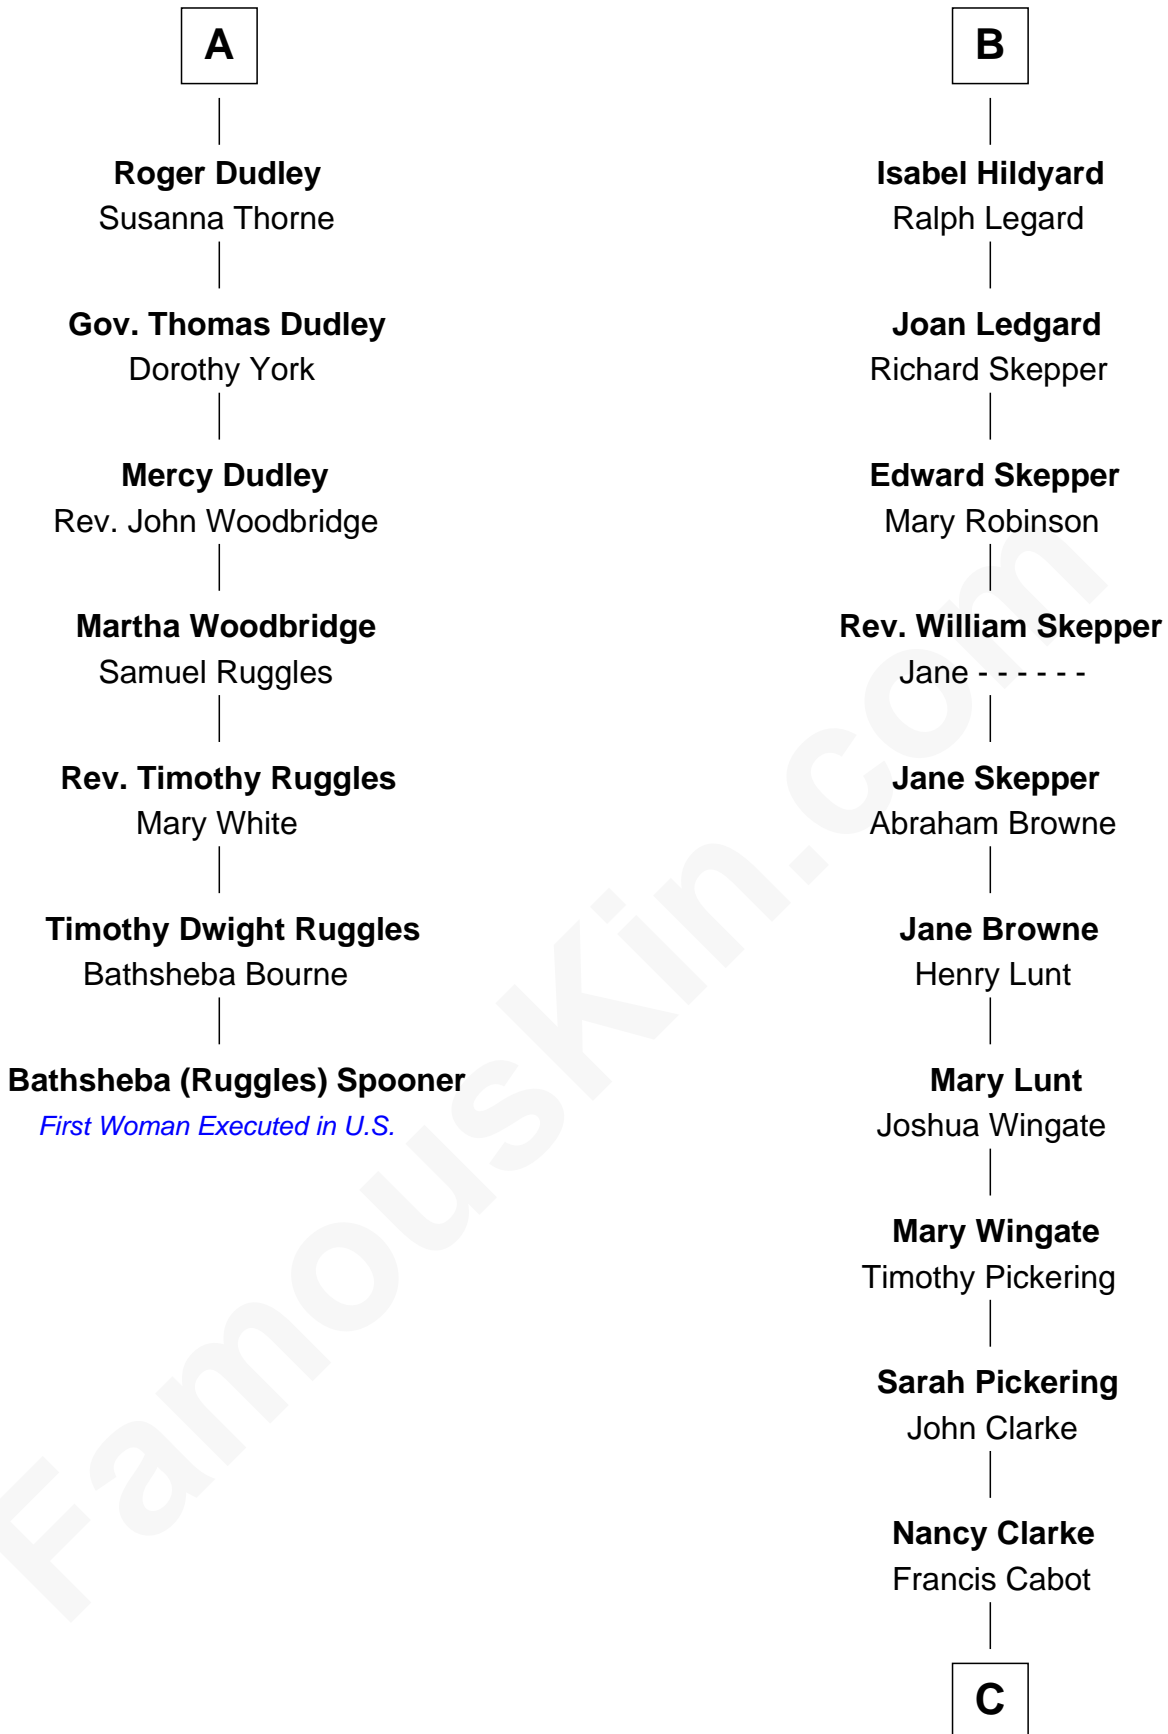

FamousKin.com

Relationship Chart of

Bathsheba (Ruggles) Spooner

First woman executed for murder in U.S. by non-British government

13th cousin 7 times removed of

Alice (Lee) Roosevelt

First Wife of President Theodore Roosevelt

Edward III, King of England

Philippa of Hainault

C

—
Mary Ann Cabot
Nathaniel Cabot Lee

—
John Clarke Lee
Harriet Paine Rose

—
George Cabot Lee
Caroline Watts Haskell

—
Alice (Lee) Roosevelt
Wife of President Theodore Roosevelt

FamousKin.com