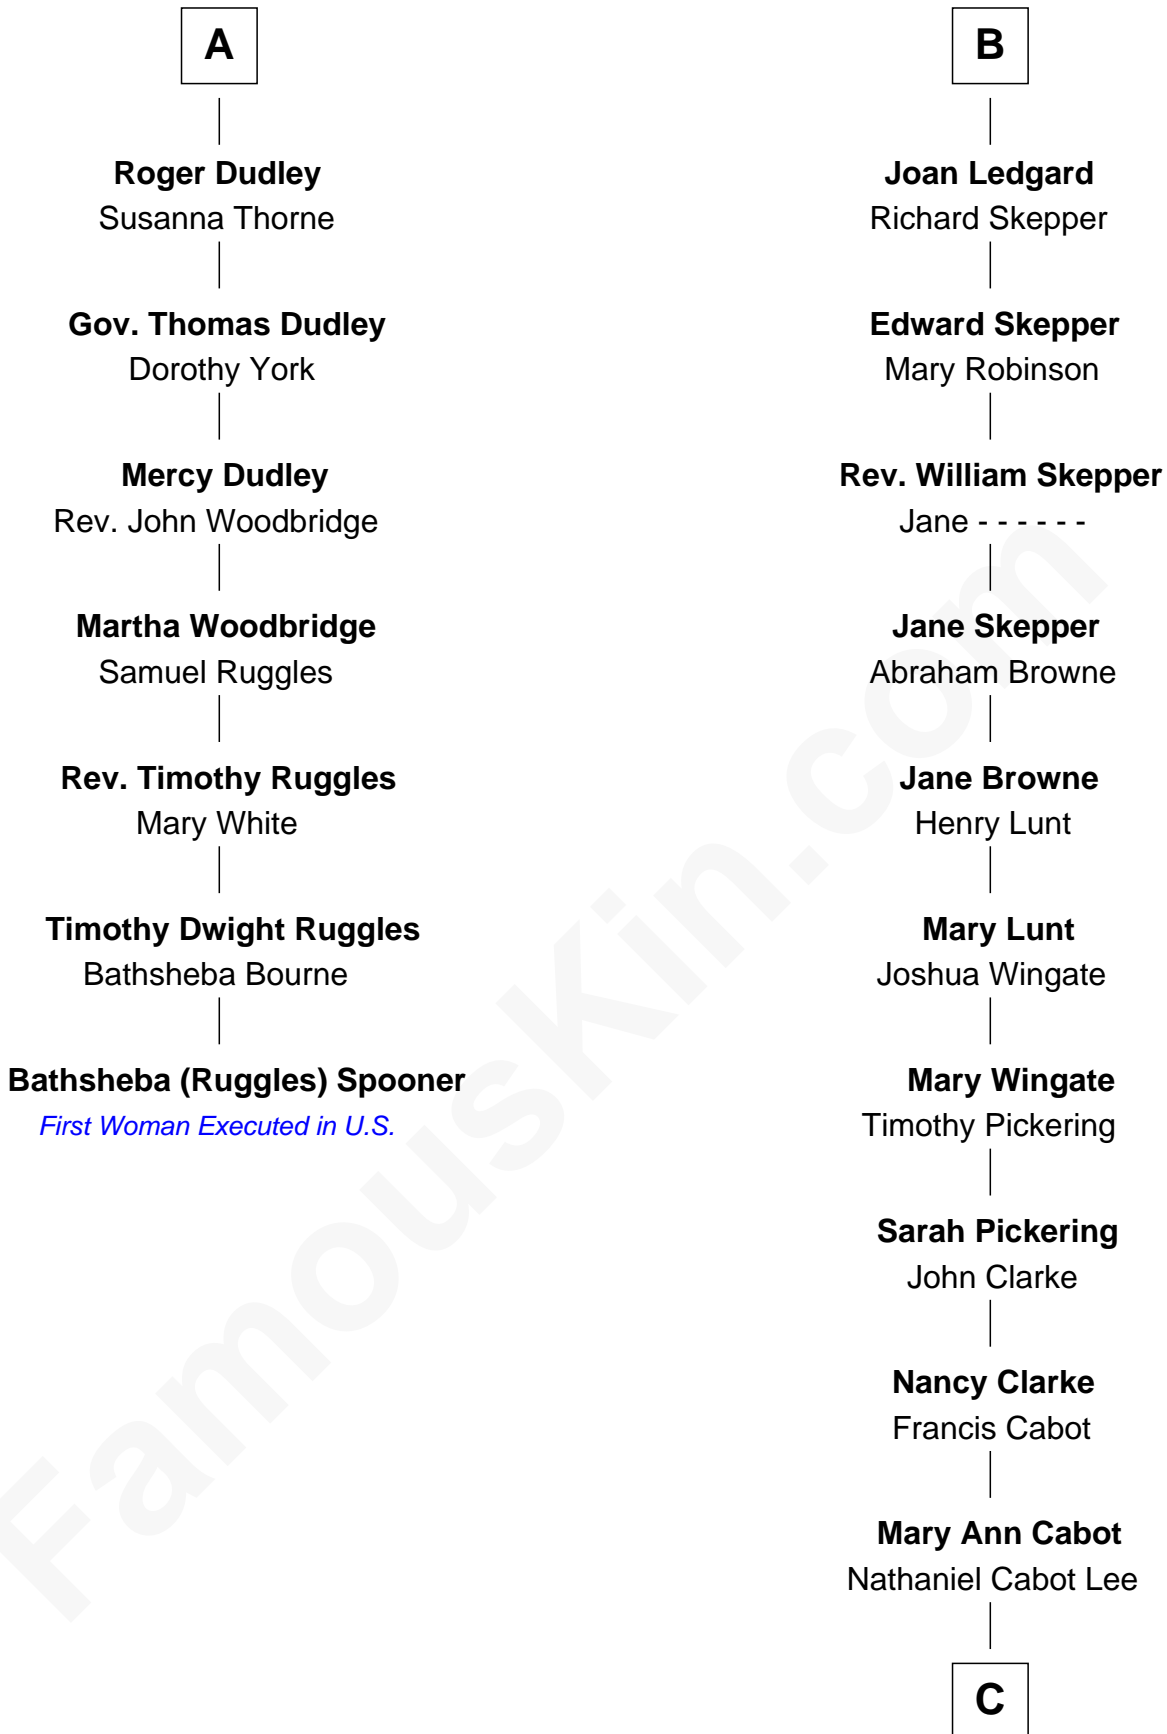

FamousKin.com

Relationship Chart of

Bathsheba (Ruggles) Spooner

First woman executed for murder in U.S. by non-British government

13th cousin 6 times removed of

Alice (Lee) Roosevelt

First Wife of President Theodore Roosevelt

C

John Clarke Lee
Harriet Paine Rose

George Cabot Lee
Caroline Watts Haskell

Alice (Lee) Roosevelt
Wife of President Theodore Roosevelt

FamousKin.com