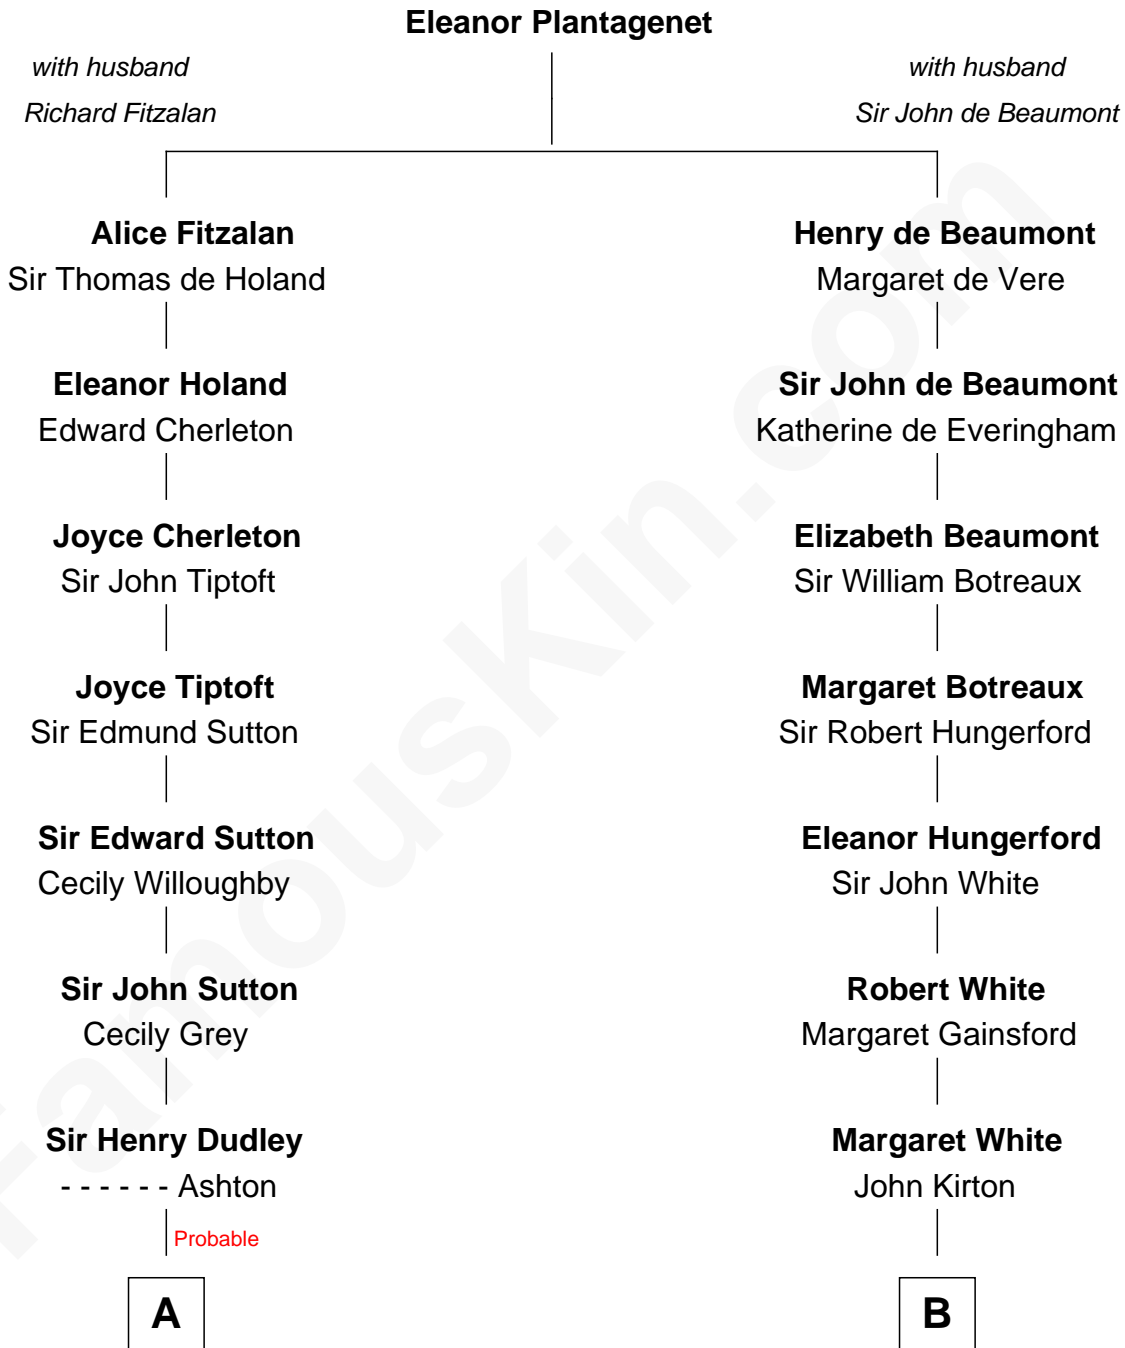

FamousKin.com

Relationship Chart of

Bathsheba (Ruggles) Spooner

First woman executed for murder in U.S. by non-British government

13th cousin 6 times removed of

Alice (Lee) Roosevelt

First Wife of President Theodore Roosevelt

C

Harriet Paine Rose

John Clarke Lee

George Cabot Lee

Caroline Watts Haskell

Alice (Lee) Roosevelt

Wife of President Theodore Roosevelt

FamousKin.com