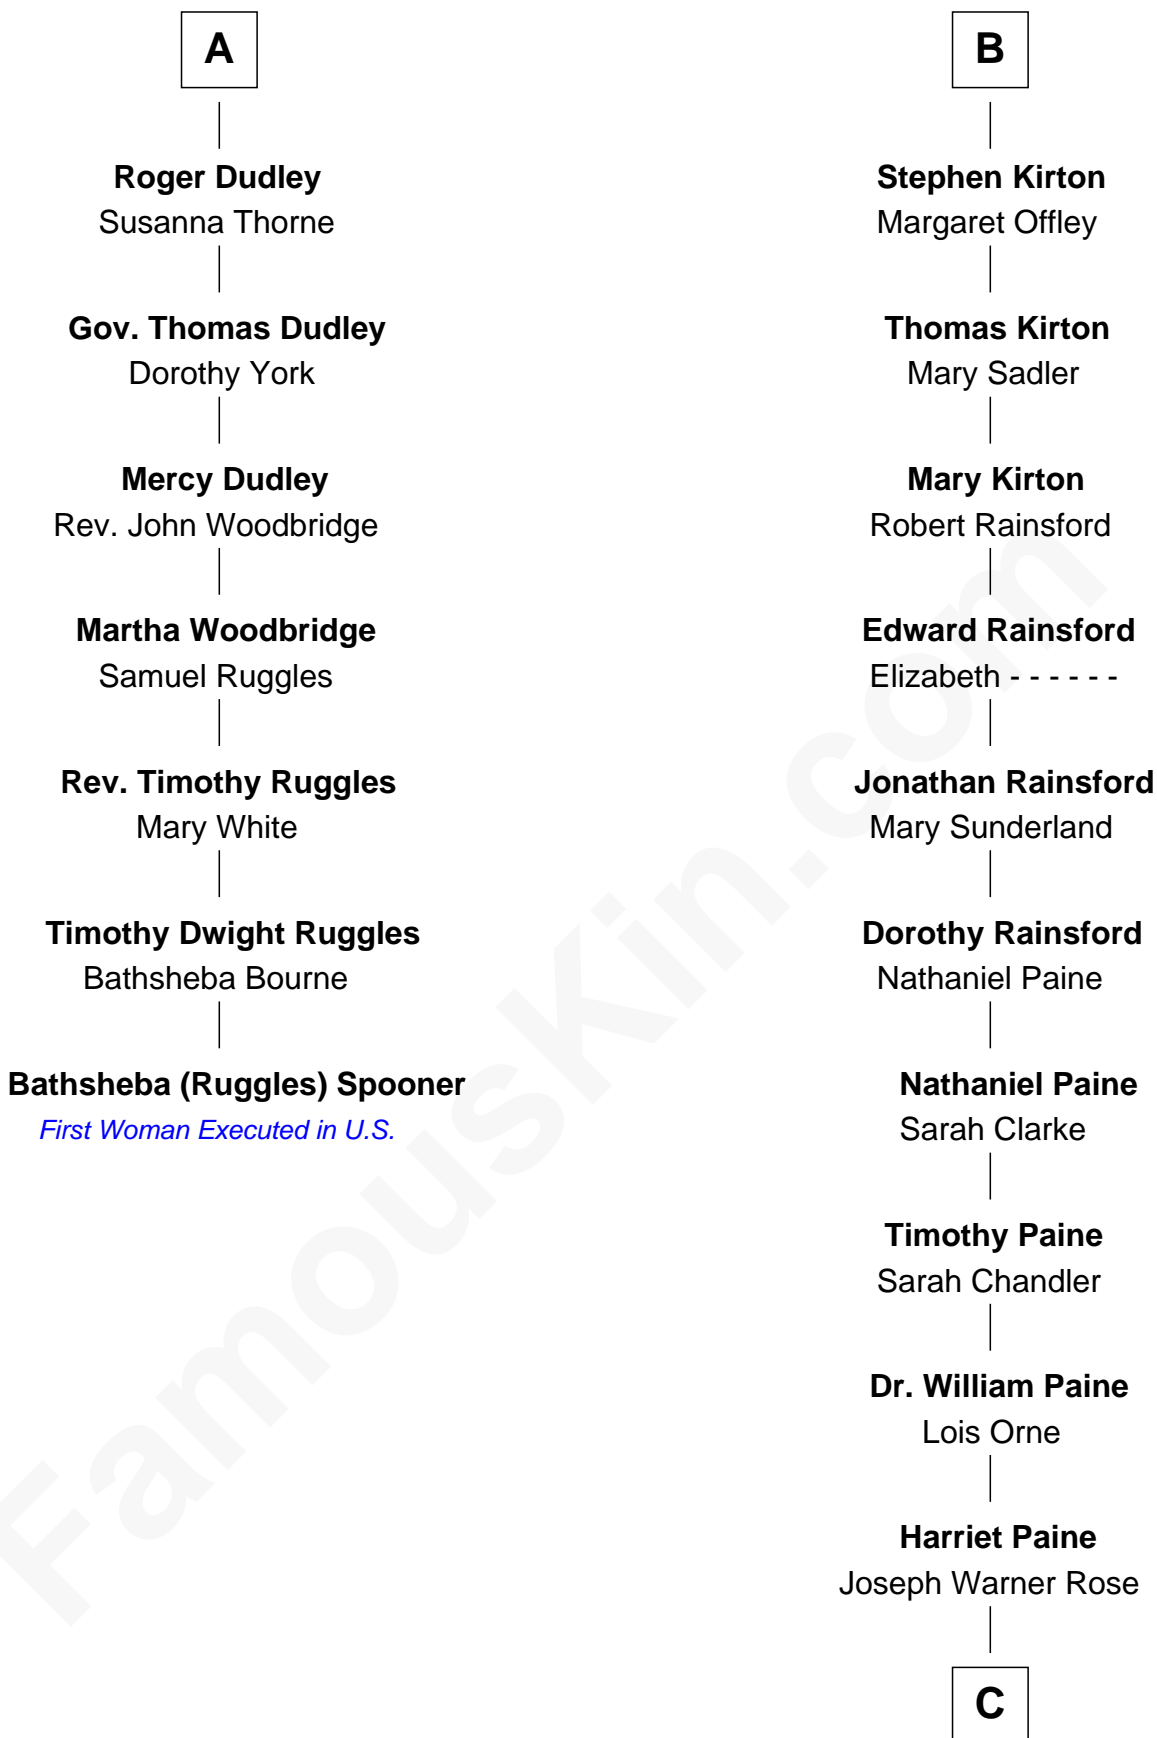

FamousKin.com

Relationship Chart of

Bathsheba (Ruggles) Spooner

First woman executed for murder in U.S. by non-British government

13th cousin 6 times removed of

Alice (Lee) Roosevelt

First Wife of President Theodore Roosevelt

C

Harriet Paine Rose

John Clarke Lee

George Cabot Lee

Caroline Watts Haskell

Alice (Lee) Roosevelt

Wife of President Theodore Roosevelt

FamousKin.com