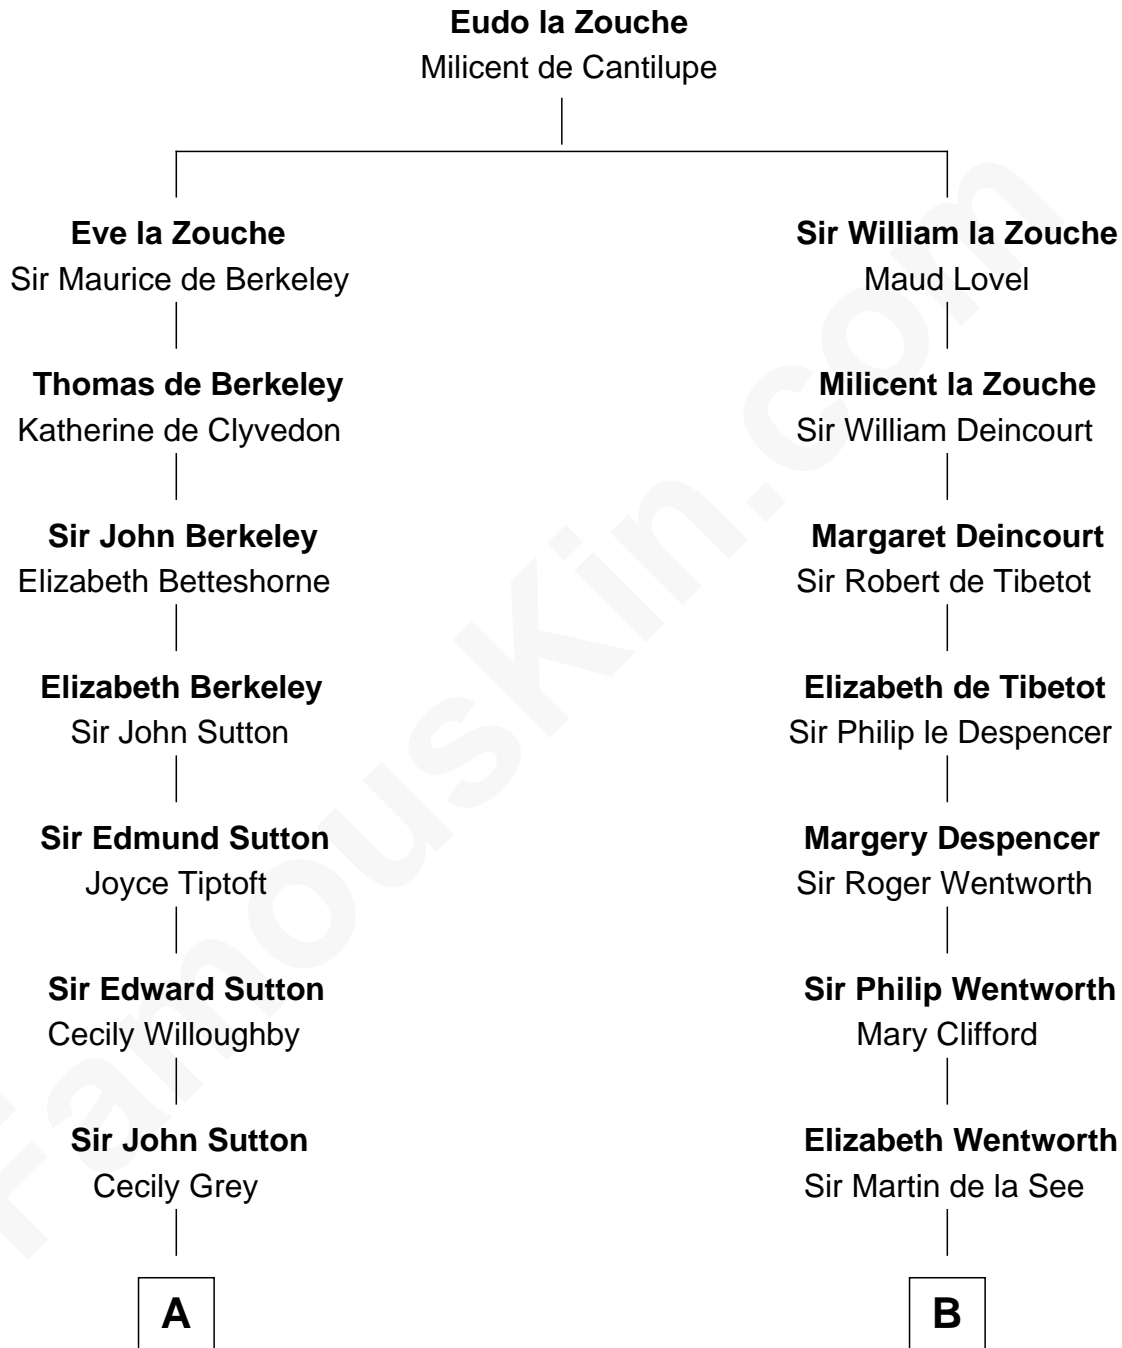

FamousKin.com

Relationship Chart of

Bathsheba (Ruggles) Spooner

First woman executed for murder in U.S. by non-British government

14th cousin 7 times removed of

Alice (Lee) Roosevelt

First Wife of President Theodore Roosevelt

Caroline Watts Haskell

Alice (Lee) Roosevelt

Wife of President Theodore Roosevelt