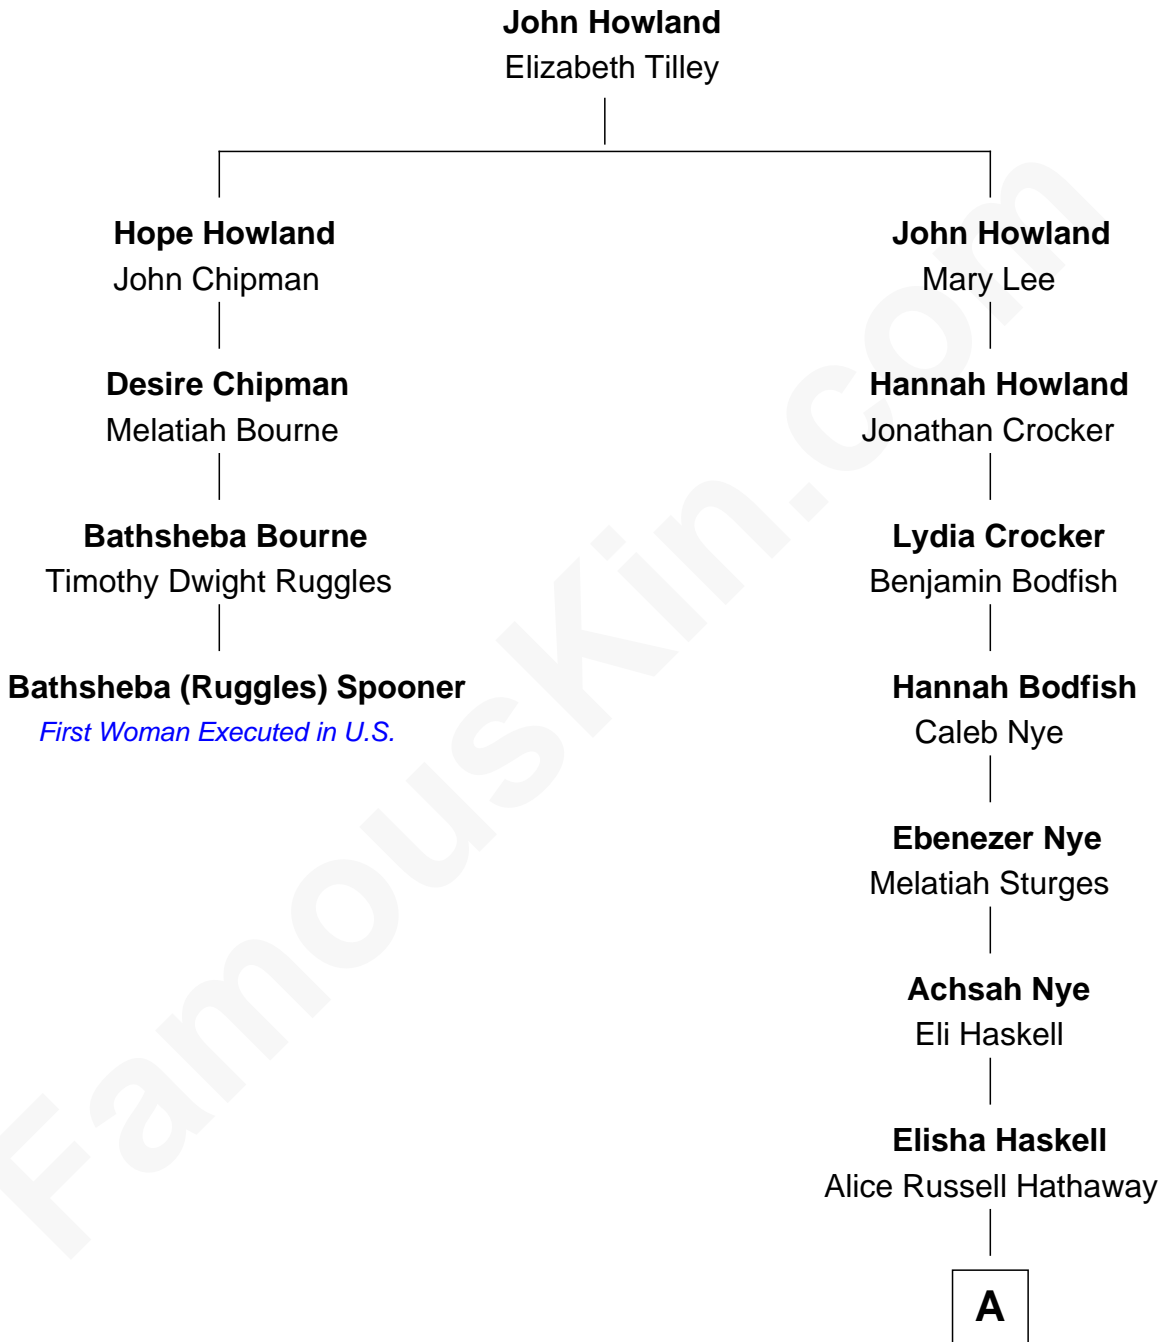

FamousKin.com
Relationship Chart of
Bathsheba (Ruggles) Spooner

First woman executed for murder in U.S. by non-British government

3rd cousin 5 times removed of

Alice (Lee) Roosevelt

First Wife of President Theodore Roosevelt

A

Caroline Watts Haskell

George Cabot Lee

Alice (Lee) Roosevelt

Wife of President Theodore Roosevelt

FamousKin.com