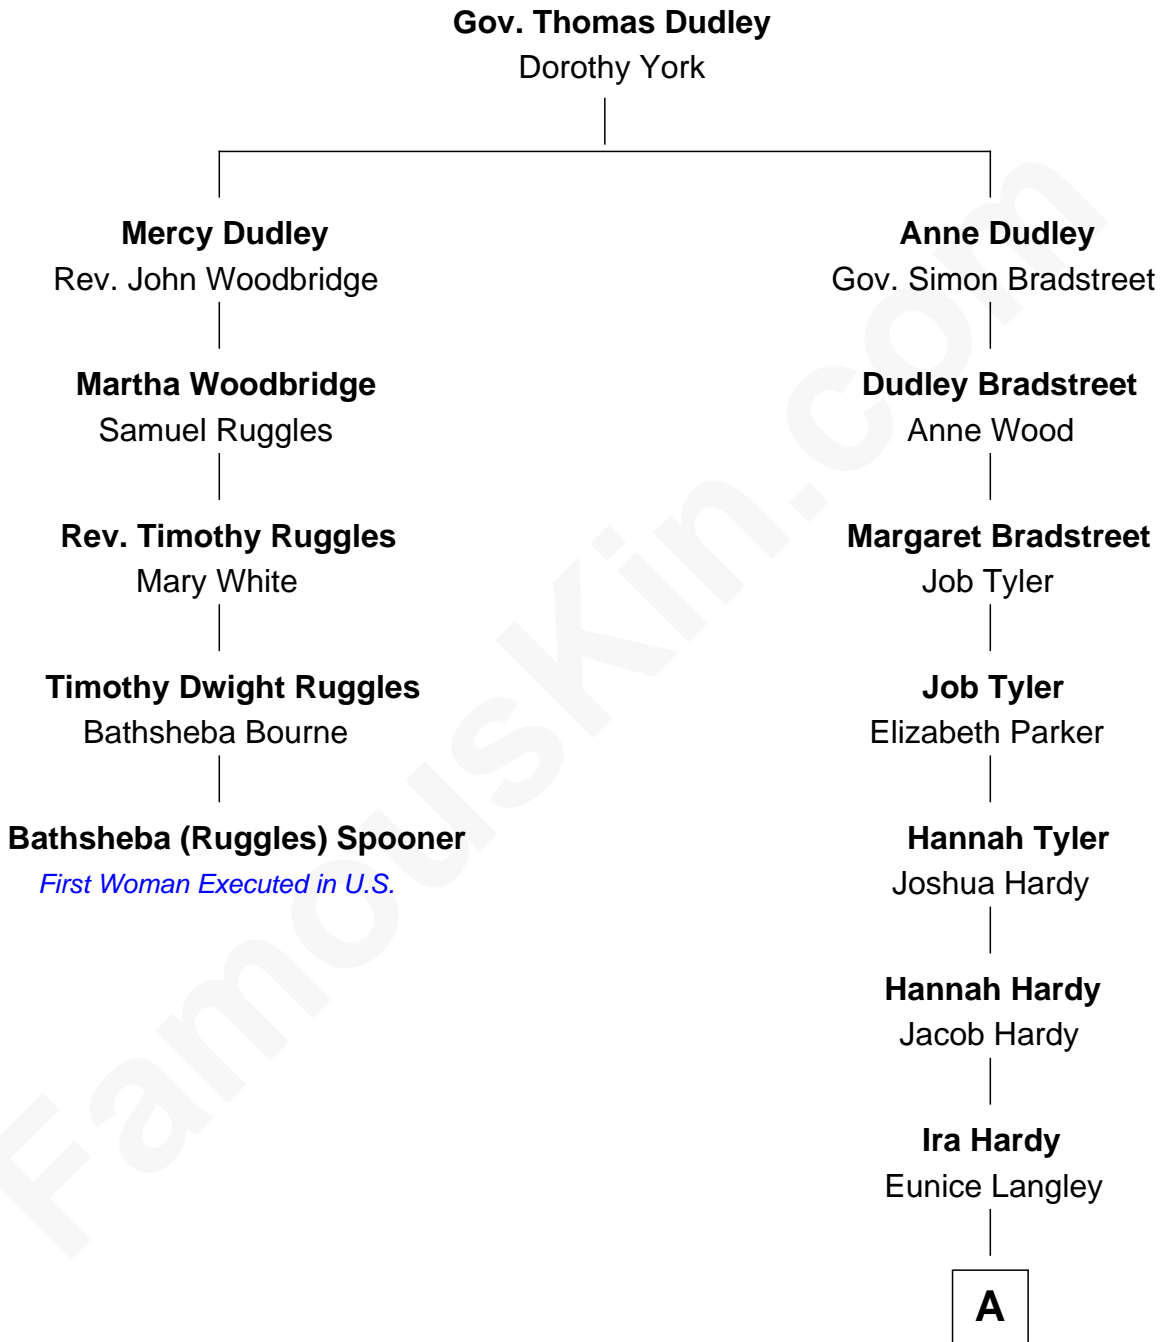

# FamousKin.com

## Relationship Chart of

### Bathsheba (Ruggles) Spooner

*First woman executed for murder in U.S. by non-British government*

4th cousin 7 times removed of

**James Taylor**  
Singer-Songwriter

**A**

—  
**Lovercia L. Hardy**

Willard Knox

—  
**Fred Charles Knox**

Ruth Elizabeth Collins

—  
**Ella Angelique Knox**

Henry Herman Woodard

—  
**Gertrude Arline Woodard**

Dr. Isaac Montrose Taylor

—  
**James Taylor**

*Singer-Songwriter*