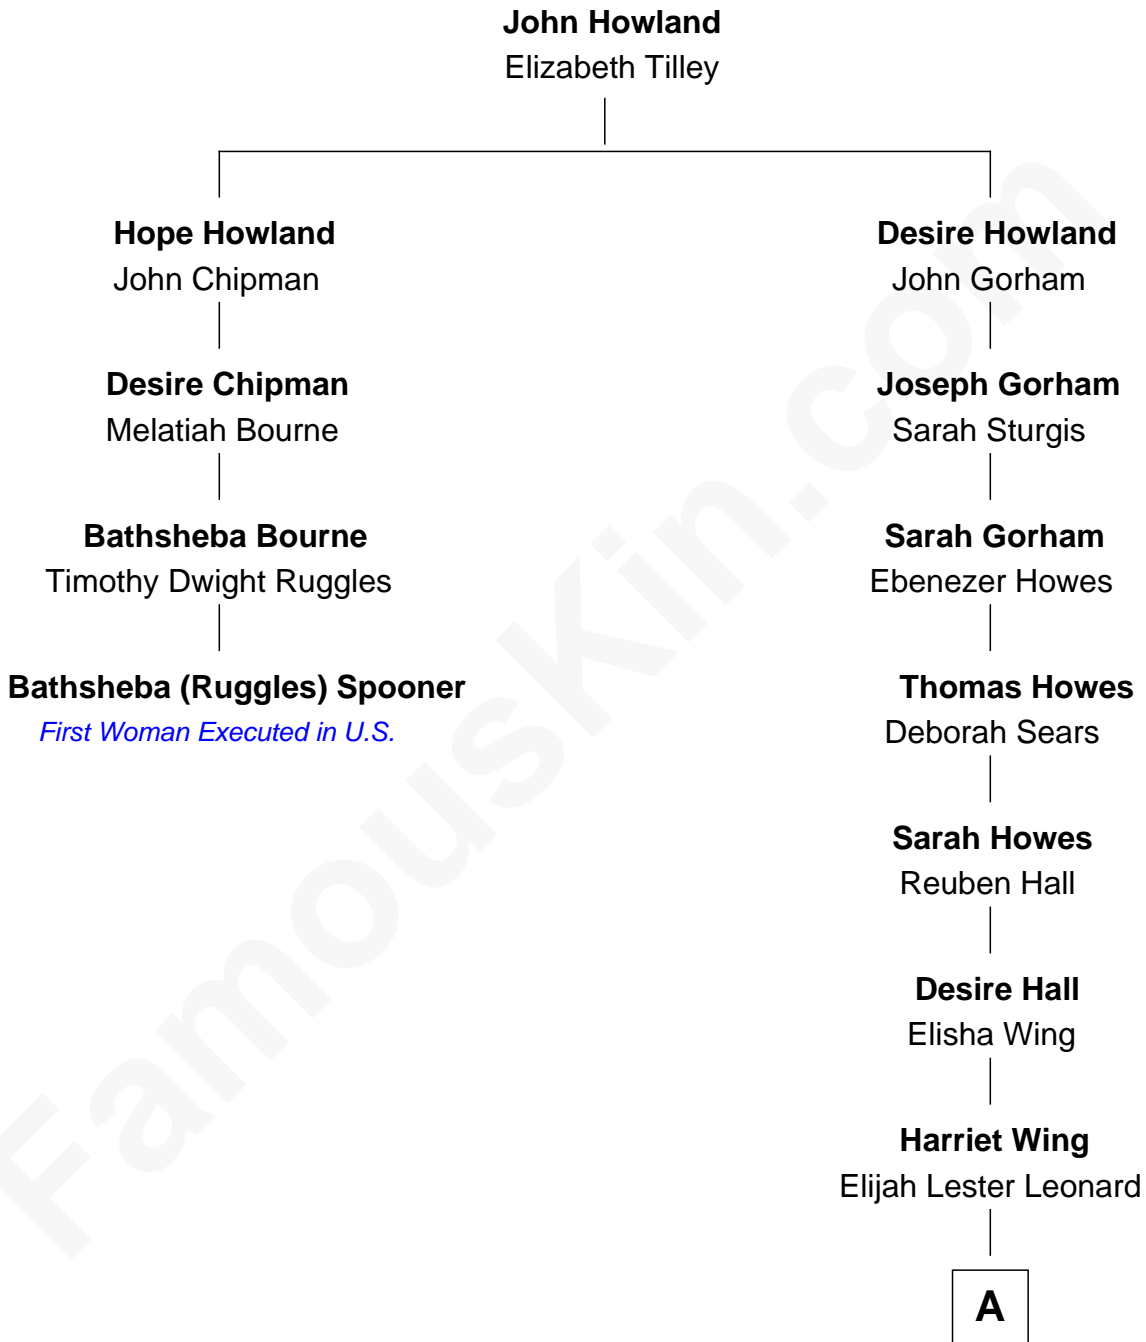

FamousKin.com
Relationship Chart of
Bathsheba (Ruggles) Spooner

First woman executed for murder in U.S. by non-British government

3rd cousin 8 times removed of

James Taylor
Singer-Songwriter

A

Granville Hall Leonard

Eliza Ann Buffum

Emily Roxanna Leonard

Stanford Lyman Haynes

Theodosia Haynes

Alexander Taylor

Dr. Isaac Montrose Taylor

Gertrude Arline Woodard

James Taylor

Singer-Songwriter