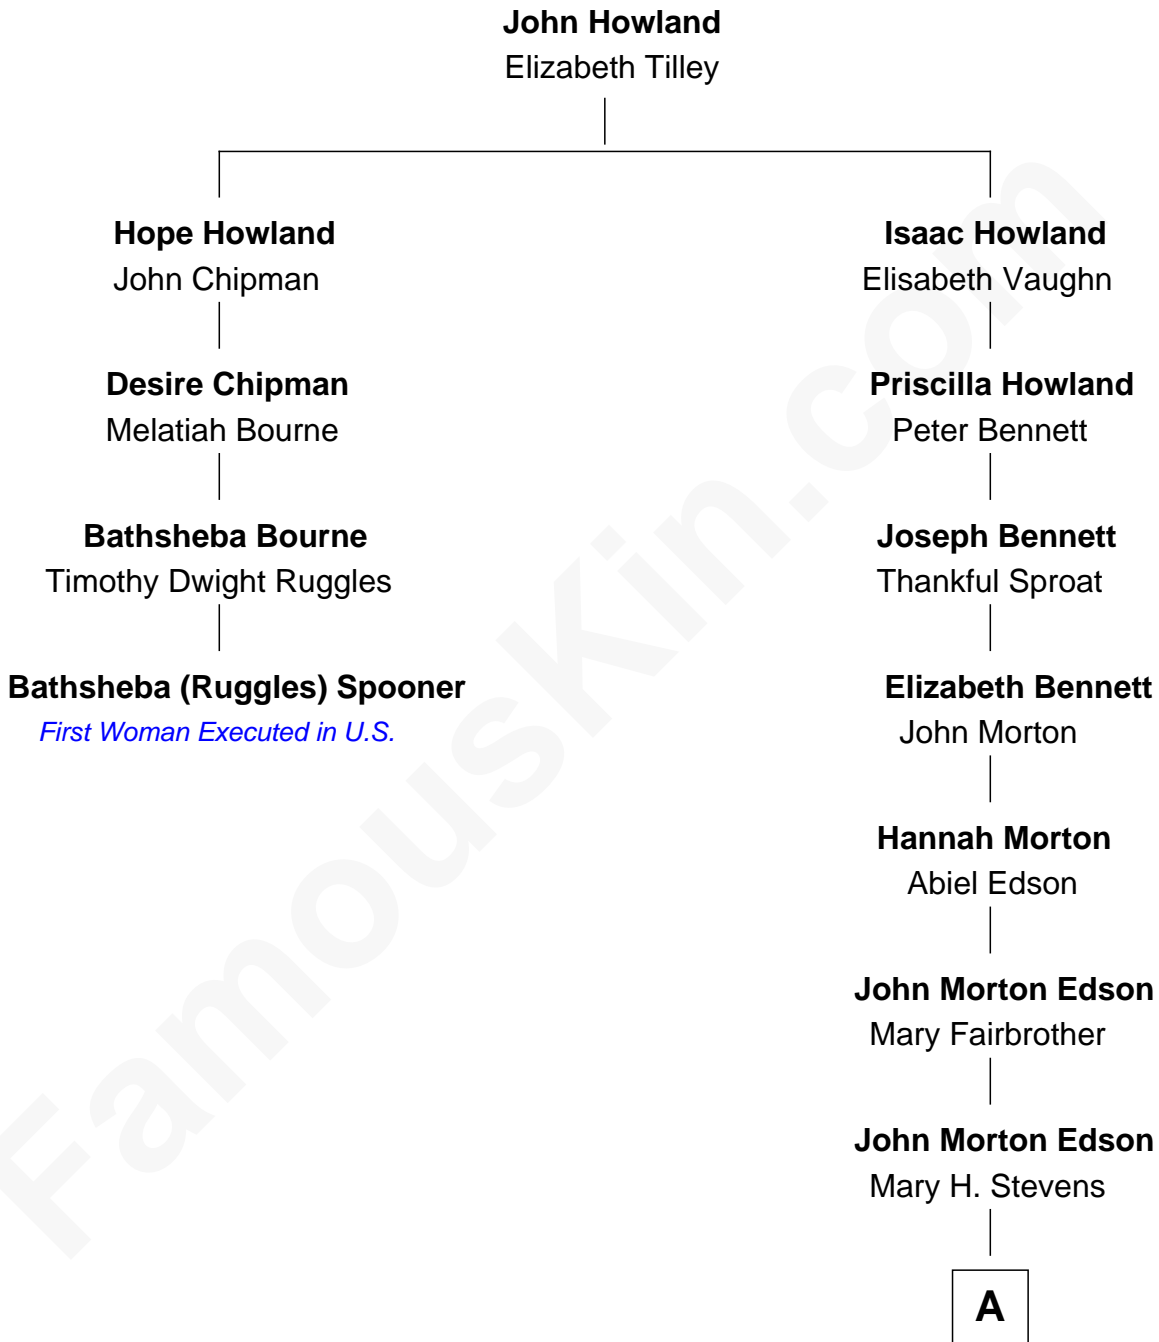

FamousKin.com
Relationship Chart of
Bathsheba (Ruggles) Spooner

First woman executed for murder in U.S. by non-British government

3rd cousin 8 times removed of

Marie-Chantal Miller
Crown Princess of Greece

A

Mary Helen Edson

George H. Appleton

Blanche Louise Appleton

Ellis John Springer Miller

Ellis Warren Appleton Miller

Sophia June Squarebriggs

Robert Warren Miller