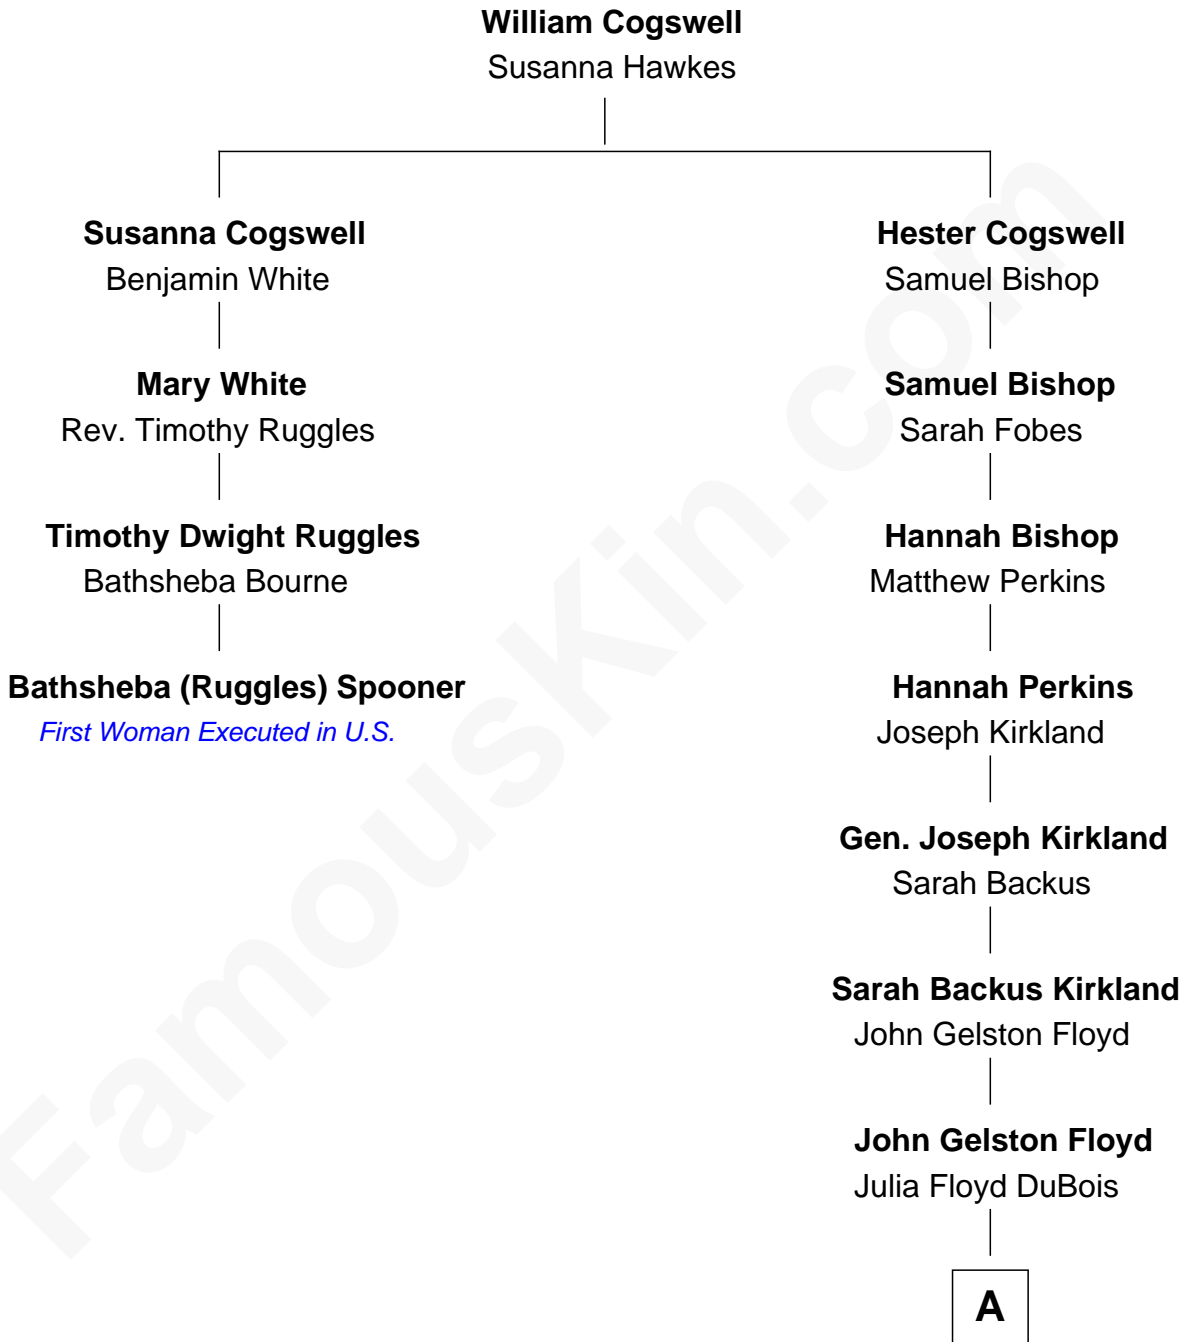

FamousKin.com
Relationship Chart of
Bathsheba (Ruggles) Spooner

First woman executed for murder in U.S. by non-British government

3rd cousin 6 times removed of

Bill Weld

68th Governor of Massachusetts

A

—
Cornelia DuBois Floyd
John Treadwell Nichols

—
Mary Blake Nichols
David Weld

—
Bill Weld

68th Governor of Massachusetts

FamousKin.com