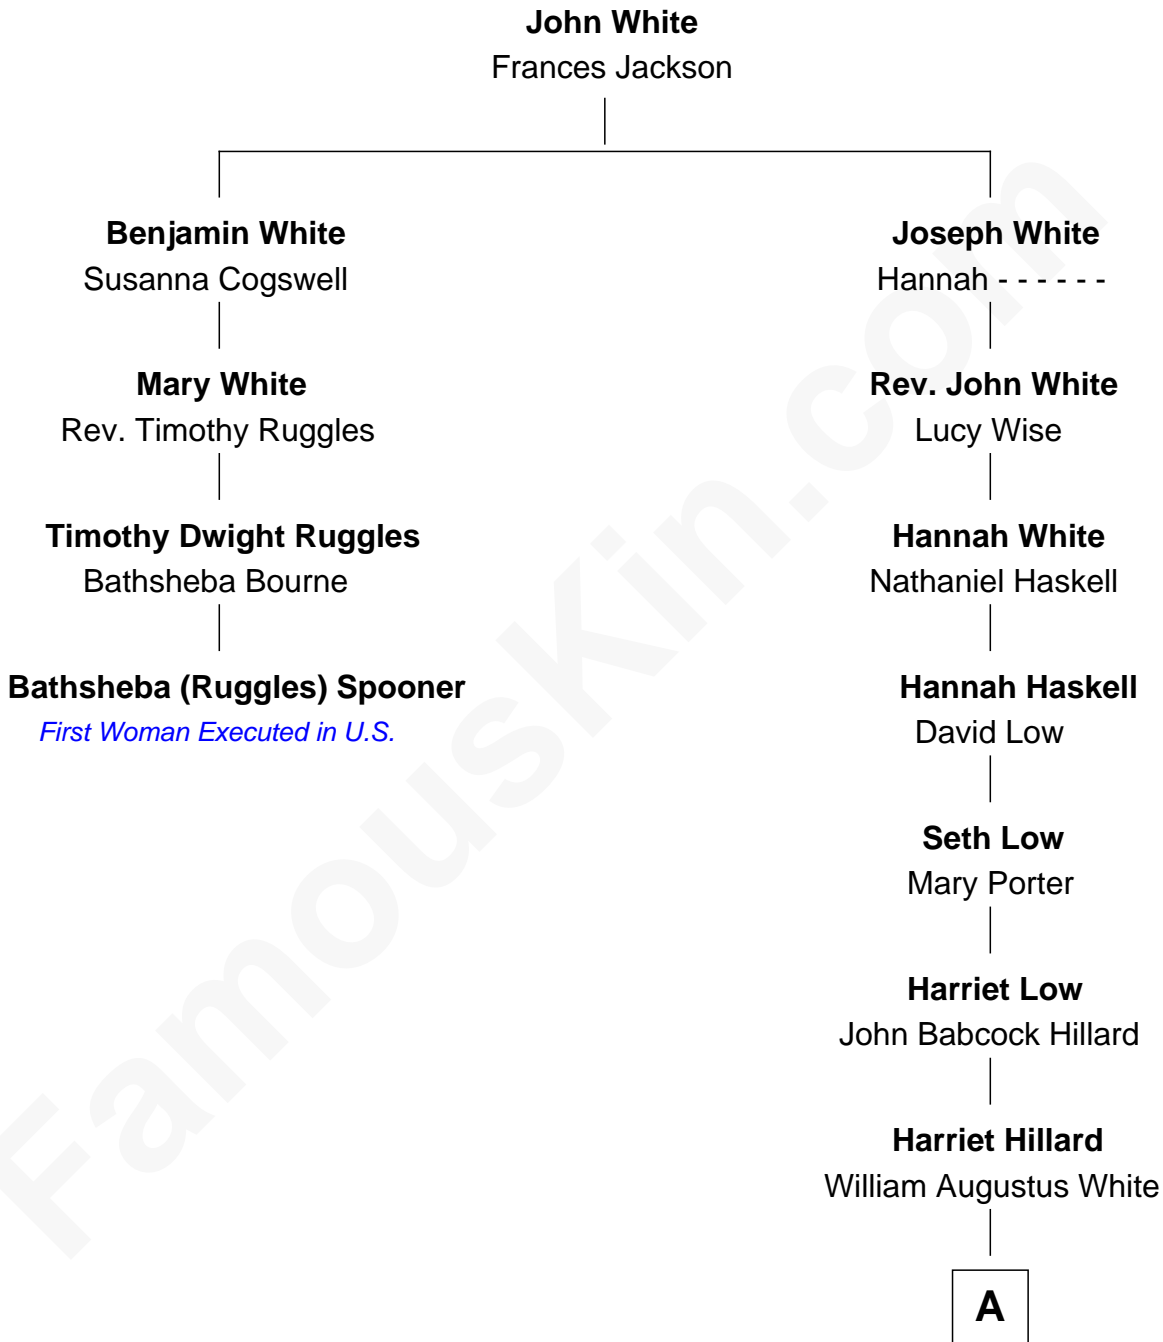

FamousKin.com

Relationship Chart of

Bathsheba (Ruggles) Spooner

First woman executed for murder in U.S. by non-British government

3rd cousin 6 times removed of

Bill Weld

68th Governor of Massachusetts

A

—
Margaret Low White

Francis Minot Weld

—
David Weld

Mary Blake Nichols

—
Bill Weld

68th Governor of Massachusetts