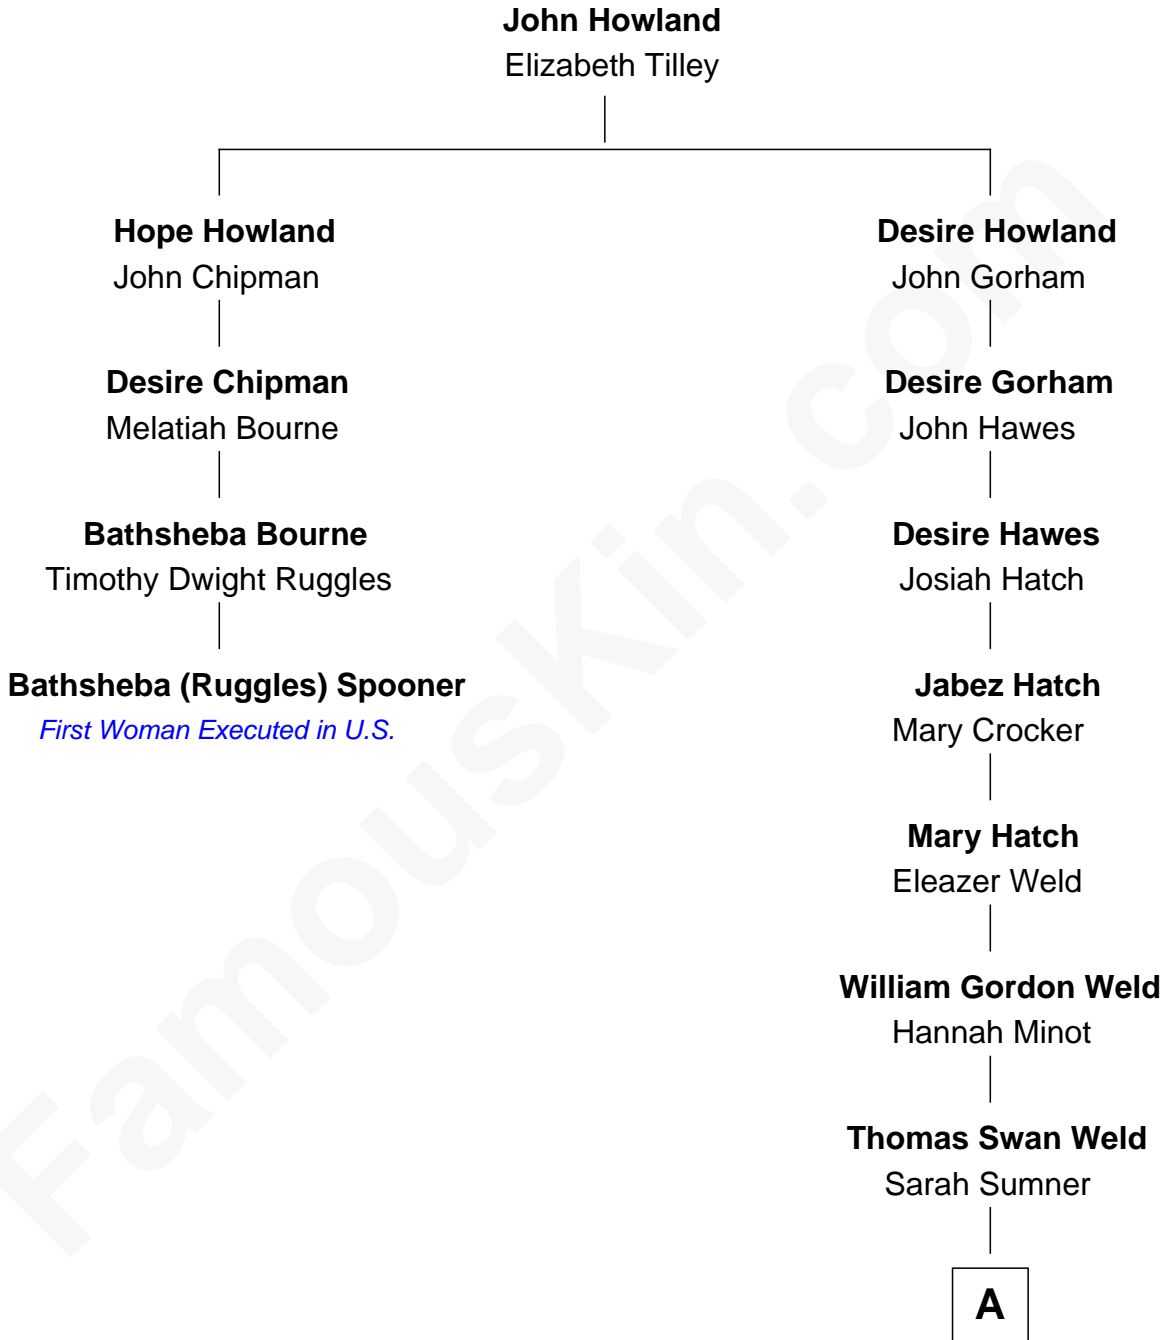

FamousKin.com

Relationship Chart of

Bathsheba (Ruggles) Spooner

First woman executed for murder in U.S. by non-British government

3rd cousin 7 times removed of

Bill Weld

68th Governor of Massachusetts

A

Dr. Francis Minot Weld
Fanny Elizabeth Bartholomew

Francis Minot Weld
Margaret Low White

David Weld
Mary Blake Nichols

Bill Weld
68th Governor of Massachusetts