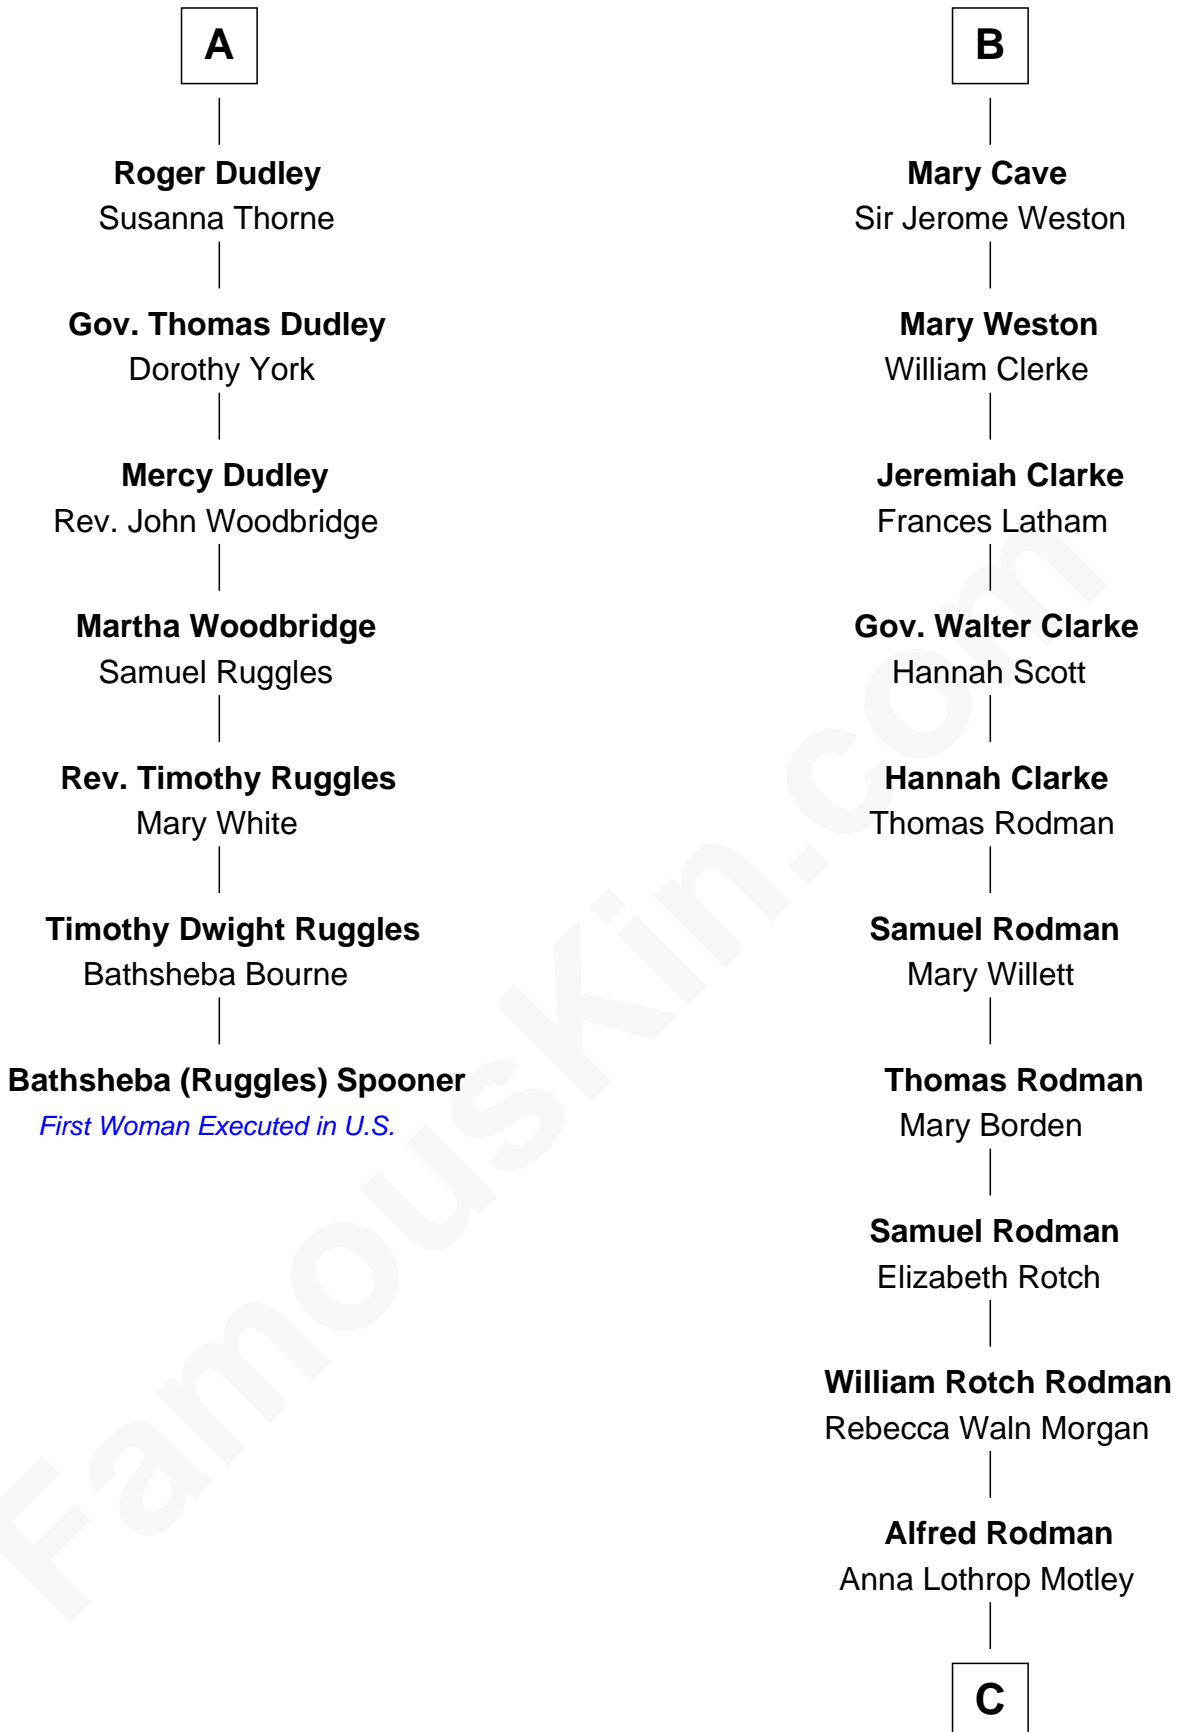

FamousKin.com

Relationship Chart of

Bathsheba (Ruggles) Spooner

First woman executed for murder in U.S. by non-British government

13th cousin 7 times removed of

Tuesday Weld

TV and Movie Actress

C

Eloise Rodman
Stephen Minot Weld

Edward Motley Weld
Sarah Lothrop King

Lothrop Motley Weld
Yosene Balfour Ker

Tuesday Weld
TV and Movie Actress

FamousKin.com