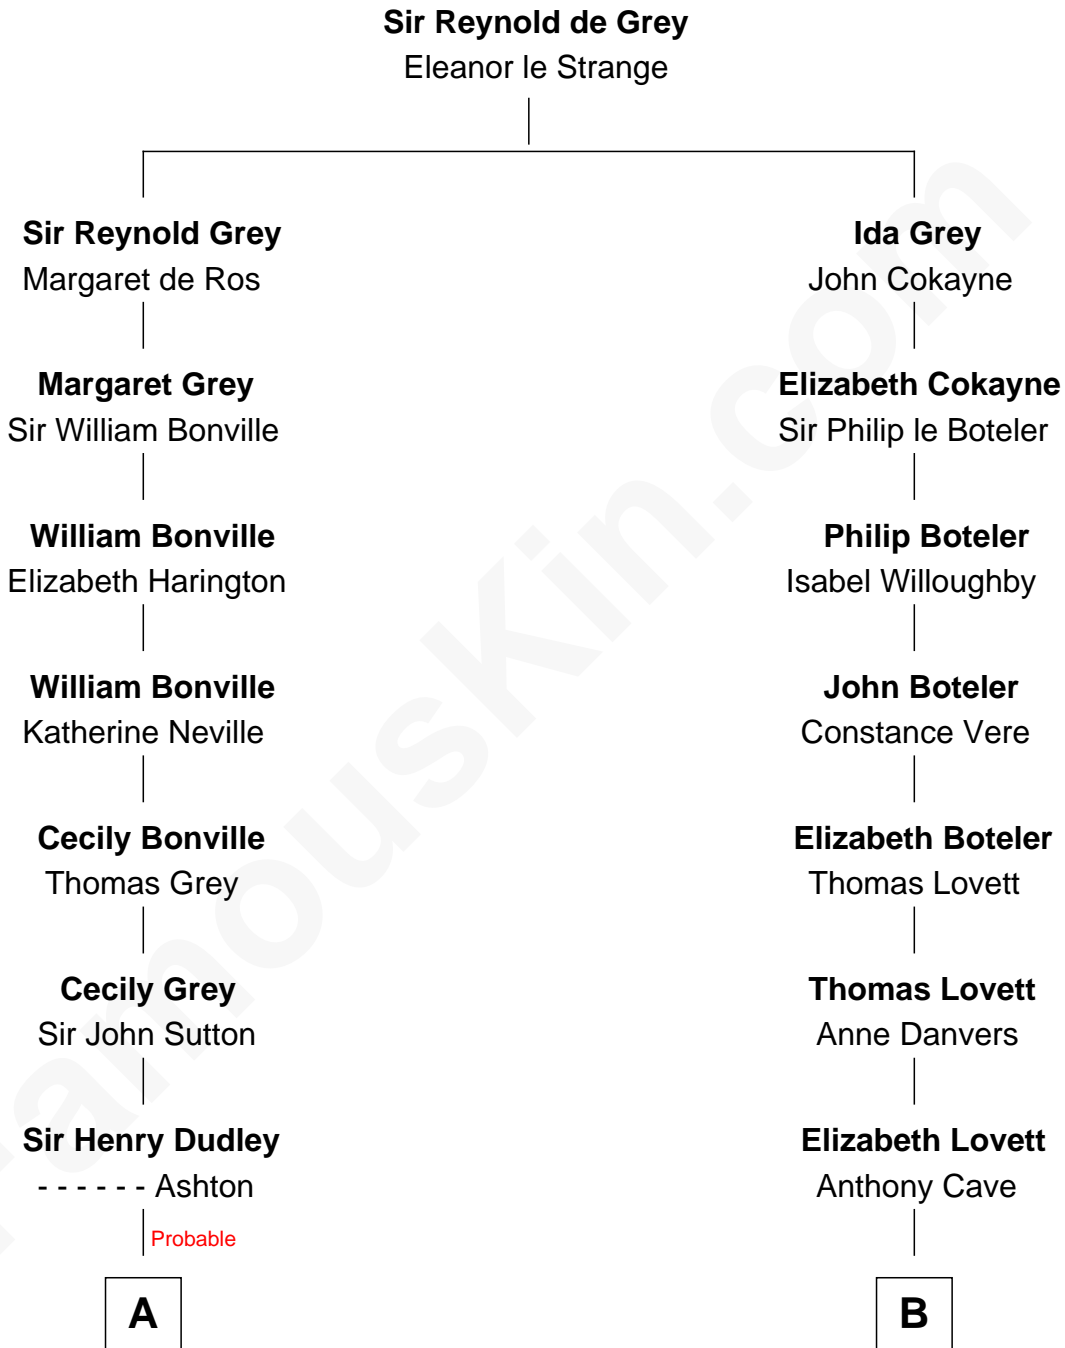

FamousKin.com

Relationship Chart of

Bathsheba (Ruggles) Spooner

First woman executed for murder in U.S. by non-British government

13th cousin 7 times removed of

Tuesday Weld

TV and Movie Actress

C

Eloise Rodman
Stephen Minot Weld

Edward Motley Weld
Sarah Lothrop King

Lothrop Motley Weld
Yosene Balfour Ker

Tuesday Weld
TV and Movie Actress

FamousKin.com