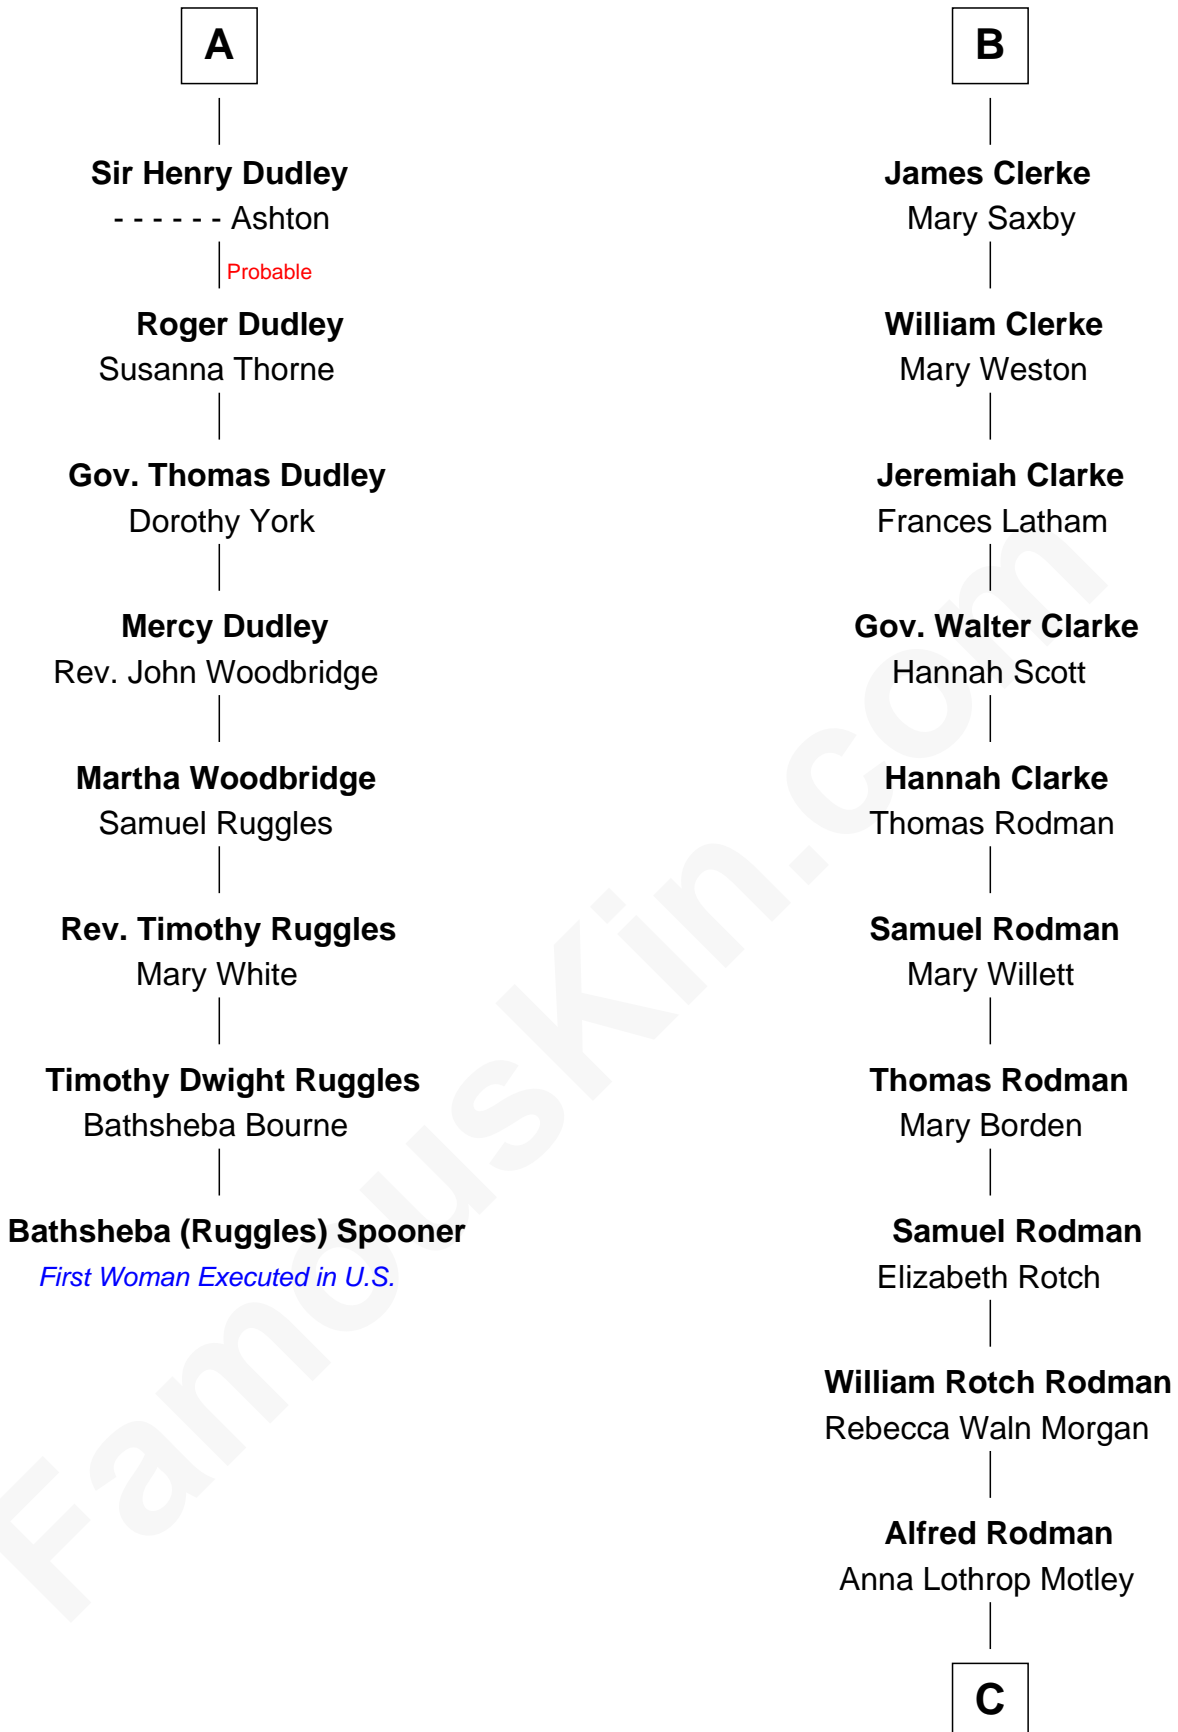

### Bathsheba (Ruggles) Spooner

*First woman executed for murder in U.S. by non-British government*

14th cousin 6 times removed of

**Tuesday Weld**

*TV and Movie Actress*

**Sir William de Ros**  
Margery de Badlesmere

**Thomas de Ros**  
Beatrice de Stafford

**Maud de Roos**  
John de Welles

**Margaret de Ros**  
Sir Reynold Grey

**Margery de Welles**  
Stephen le Scrope

**Margaret Grey**  
Sir William Bonville

**Maude le Scrope**  
Sir Baldwin Freville

**William Bonville**  
Elizabeth Harington

**Elizabeth Freville**  
Sir Thomas Ferrers

**William Bonville**  
Katherine Neville

**Sir Henry Ferrers**  
Margaret Heckstall

**Cecily Bonville**  
Thomas Grey

**Elizabeth Ferrers**  
James Clerke

**Cecily Grey**  
Sir John Sutton

**George Clerke**  
Elizabeth Wilsford

**A**

**B**

**C**

**Eloise Rodman**  
Stephen Minot Weld

**Edward Motley Weld**  
Sarah Lothrop King