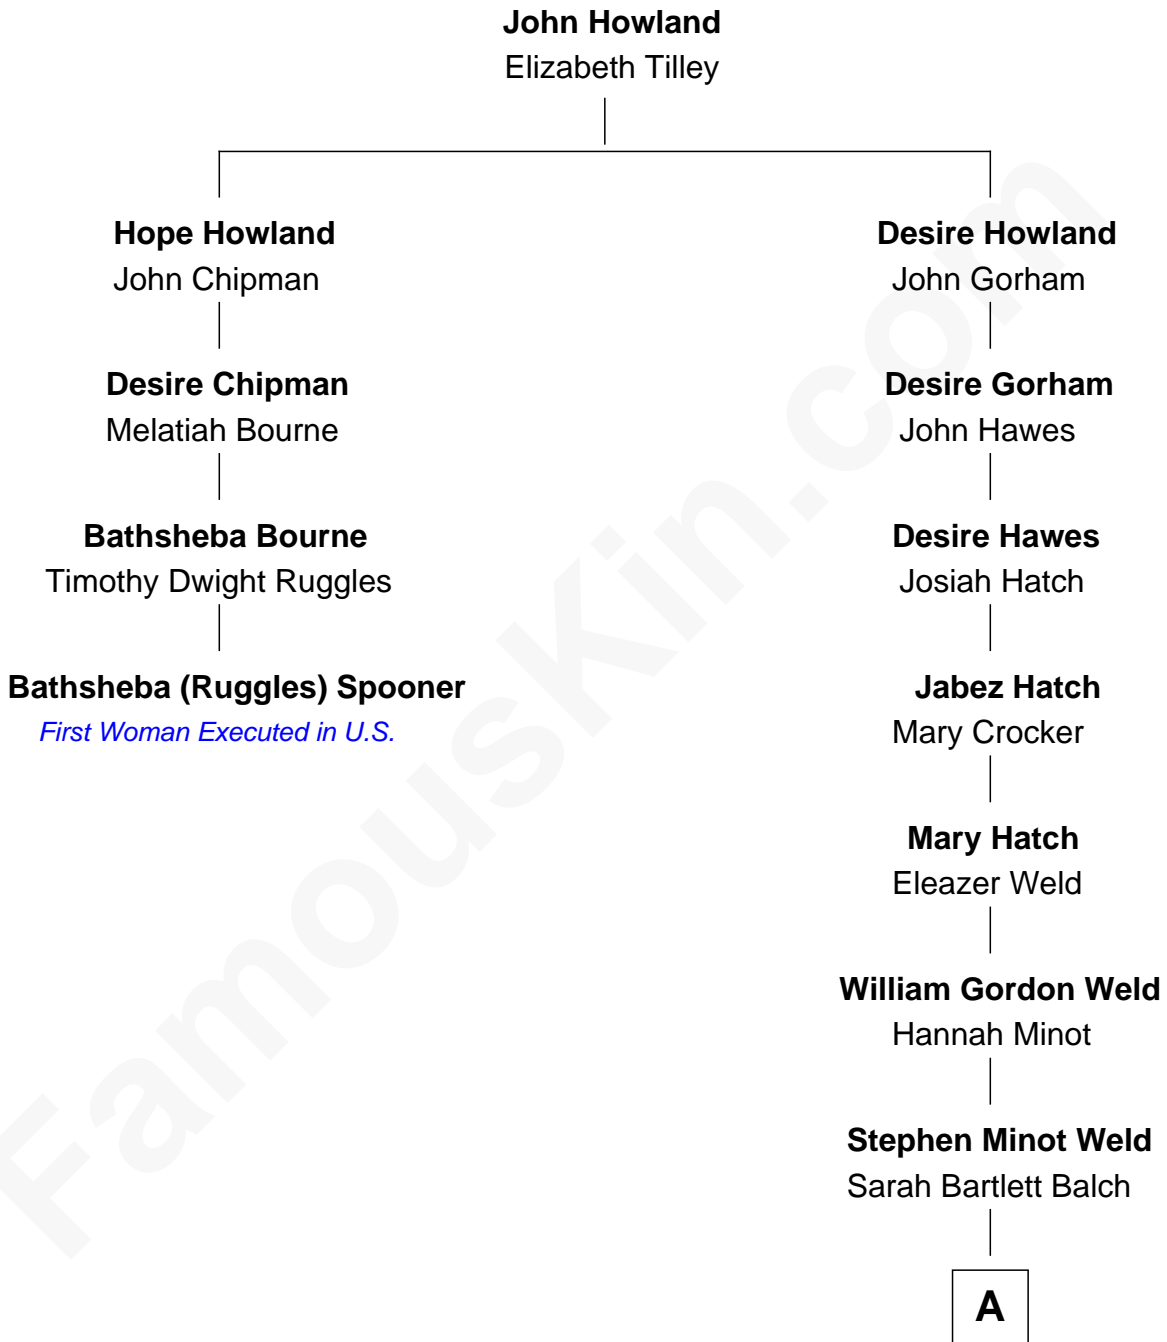

FamousKin.com
Relationship Chart of
Bathsheba (Ruggles) Spooner

First woman executed for murder in U.S. by non-British government

3rd cousin 7 times removed of

Tuesday Weld

TV and Movie Actress

A

Stephen Minot Weld

Eloise Rodman

Edward Motley Weld

Sarah Lothrop King

Lothrop Motley Weld

Yosene Balfour Ker

Tuesday Weld

TV and Movie Actress

FamousKin.com