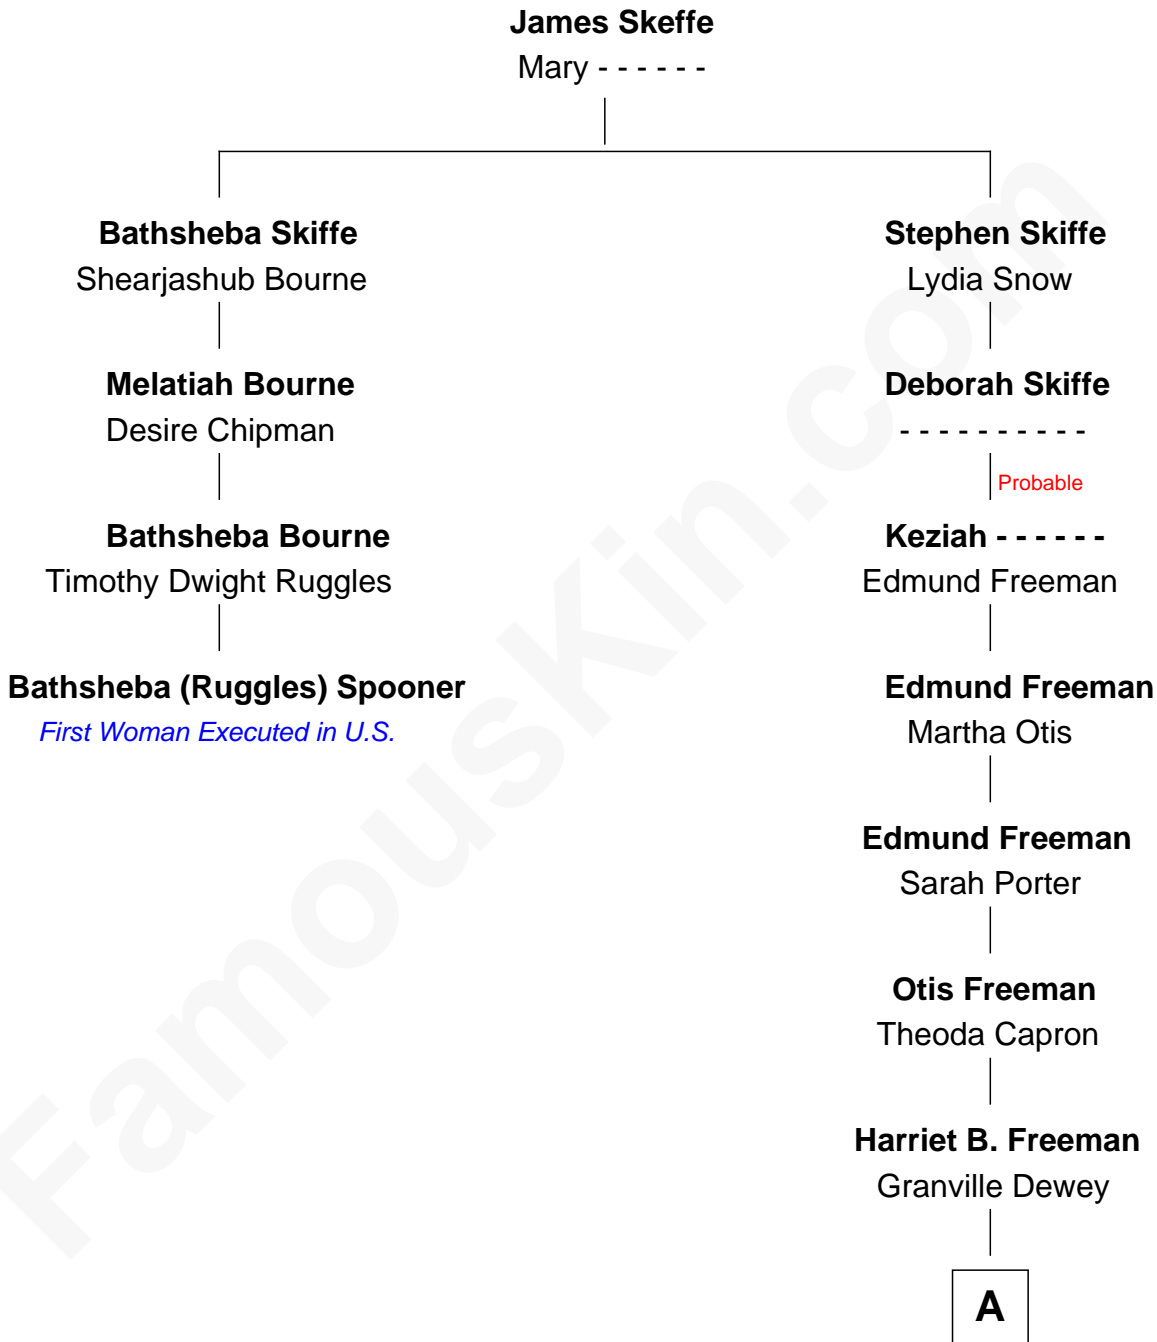

FamousKin.com

Relationship Chart of

Bathsheba (Ruggles) Spooner

First woman executed for murder in U.S. by non-British government

3rd cousin 6 times removed of

Thomas Edmund Dewey
47th Governor of New York

A

George Martin Dewey
Emma Bingham

George Martin Dewey
Annie L. Thomas

Thomas Edmund Dewey
47th Governor of New York

FamousKin.com