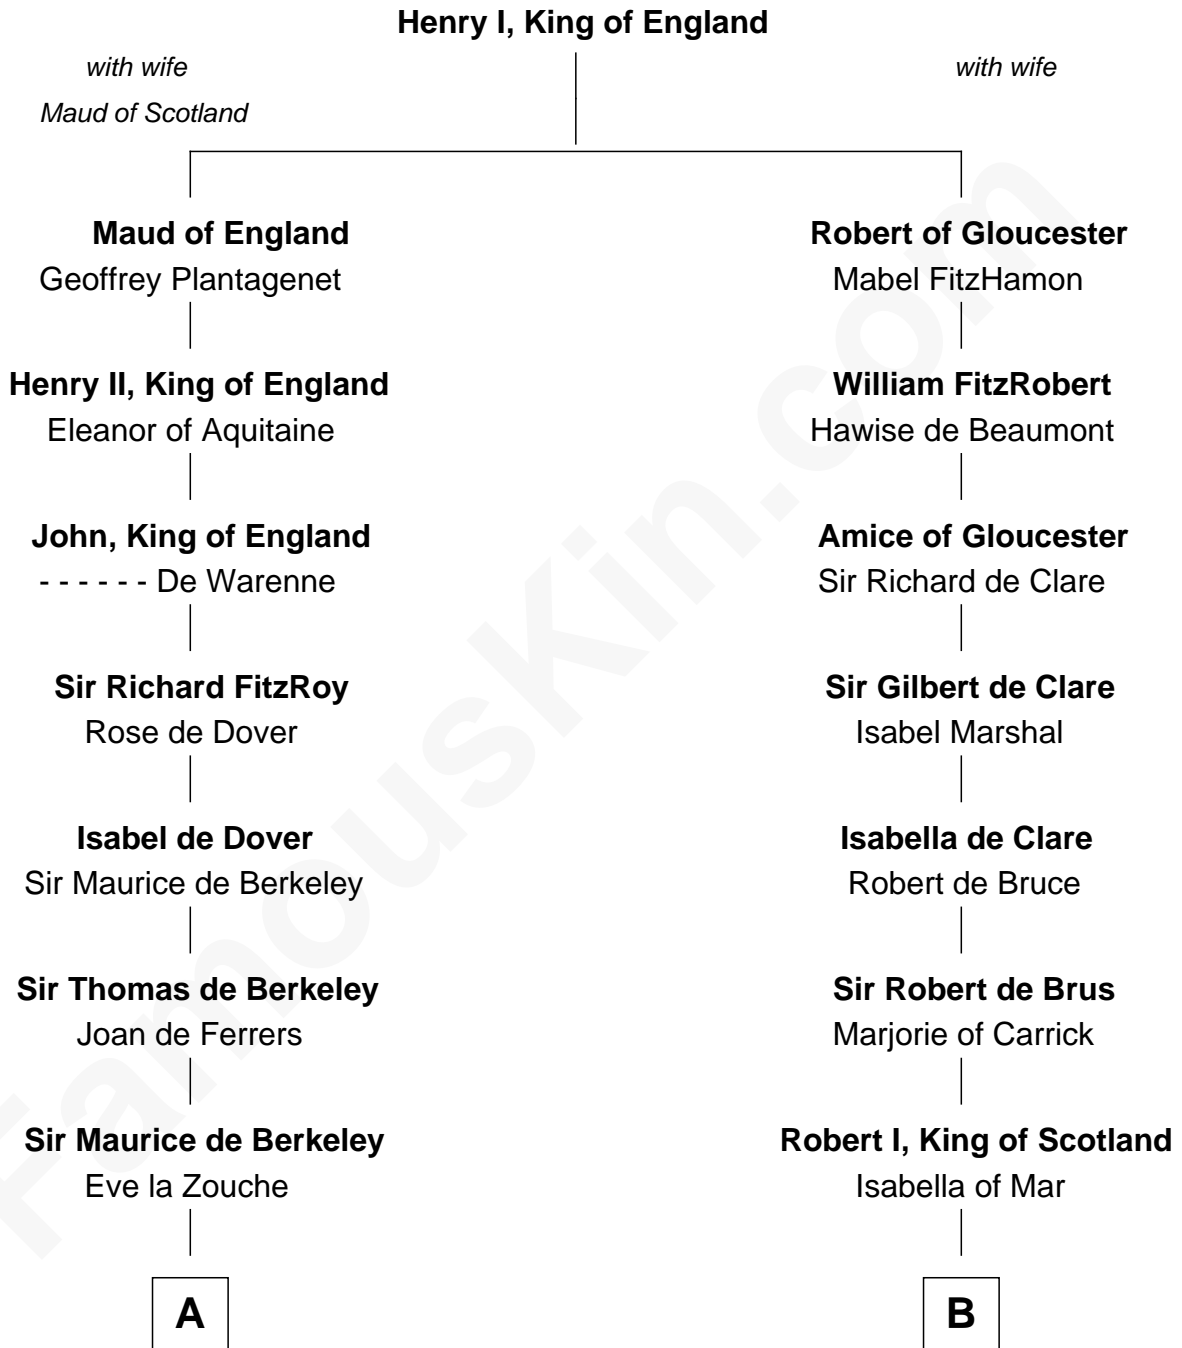

FamousKin.com

Relationship Chart of

Bathsheba (Ruggles) Spooner

First woman executed for murder in U.S. by non-British government

20th cousin of

Philip Livingston

Signer of the Declaration of Independence