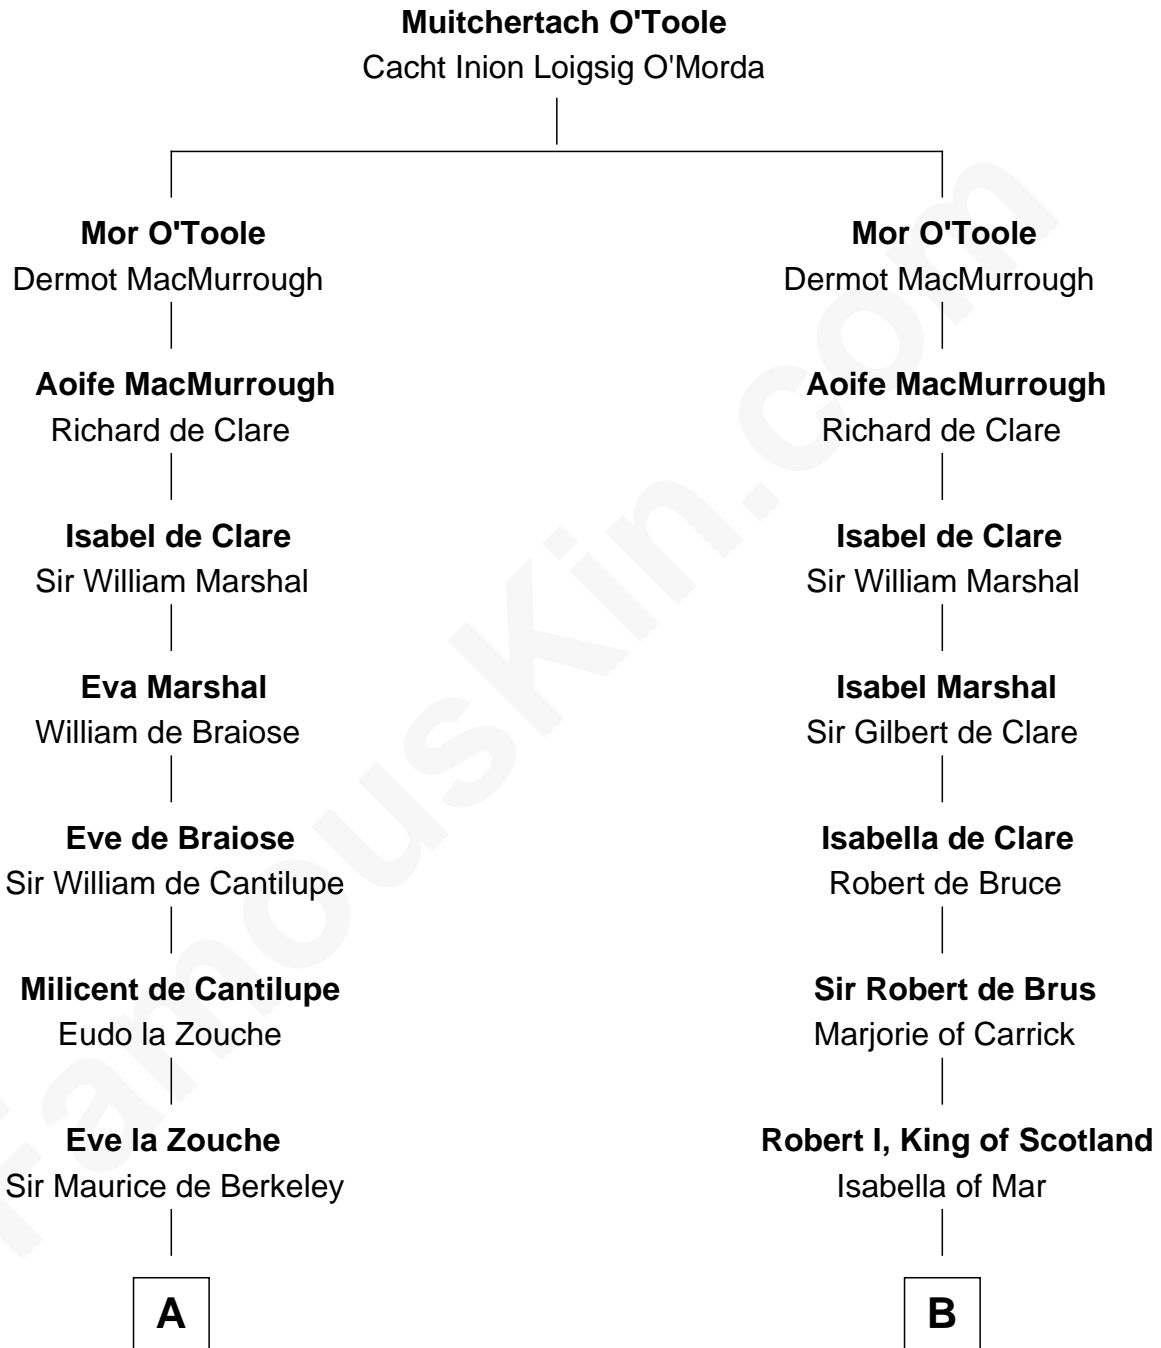

FamousKin.com
Relationship Chart of
Bathsheba (Ruggles) Spooner

First woman executed for murder in U.S. by non-British government

20th cousin of

Philip Livingston

Signer of the Declaration of Independence

C

Martha Woodbridge

Samuel Ruggles

Rev. Timothy Ruggles

Mary White

Timothy Dwight Ruggles

Bathsheba Bourne

Bathsheba (Ruggles) Spooner