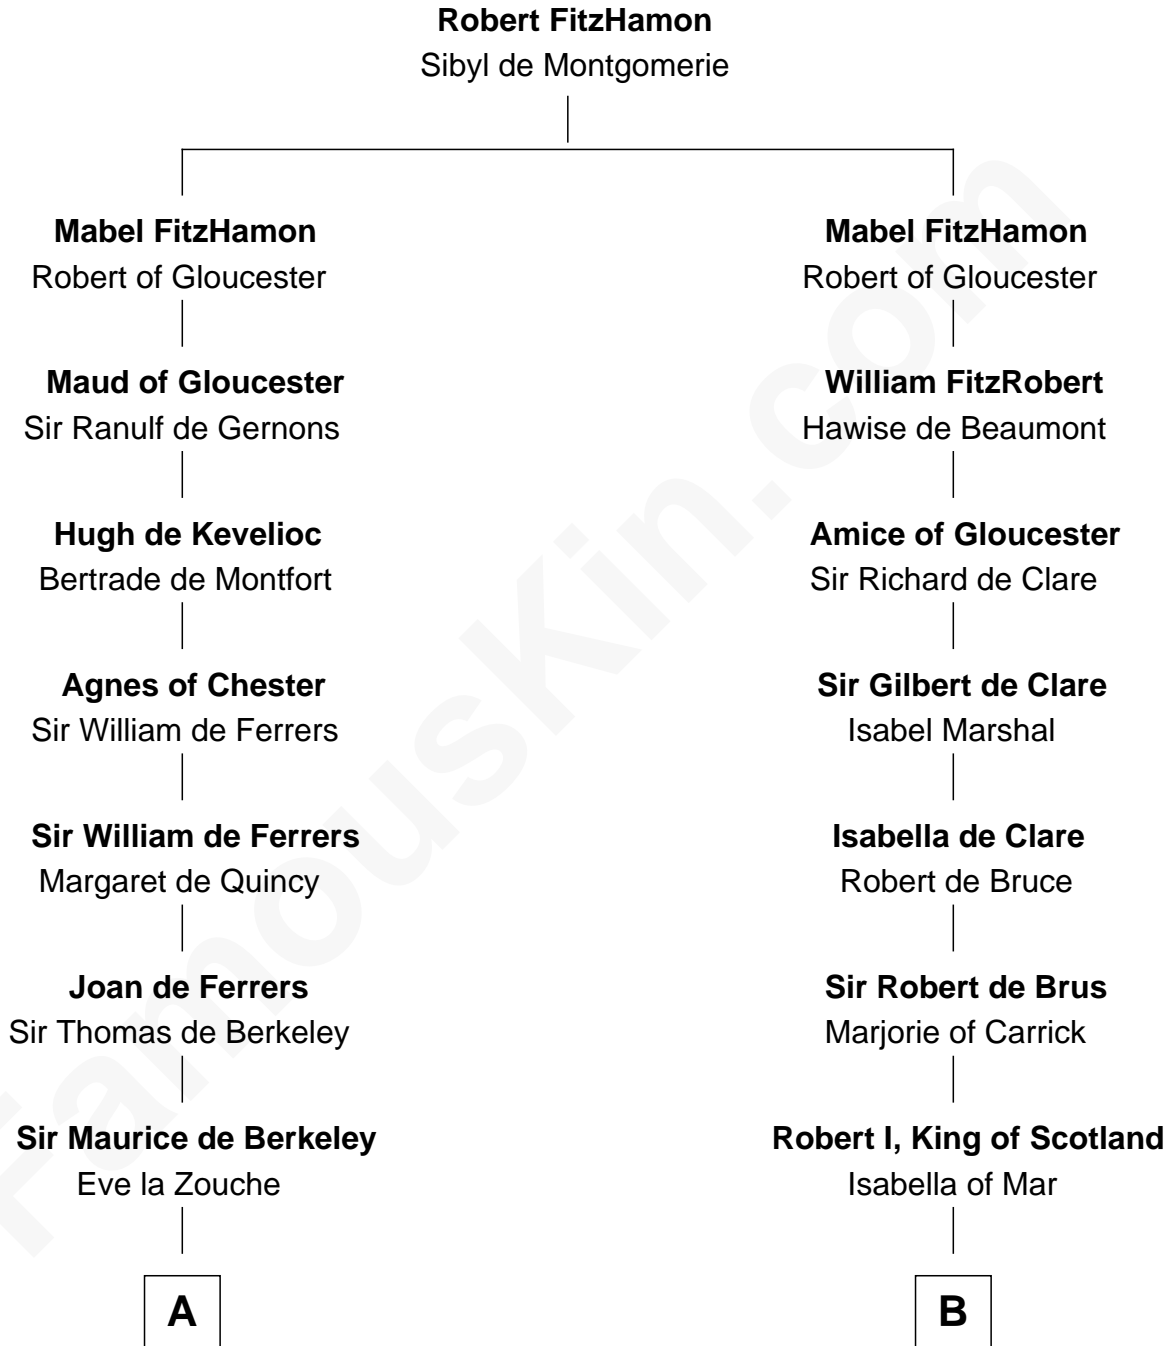

FamousKin.com

Relationship Chart of

Bathsheba (Ruggles) Spooner

First woman executed for murder in U.S. by non-British government

20th cousin of

Philip Livingston

Signer of the Declaration of Independence