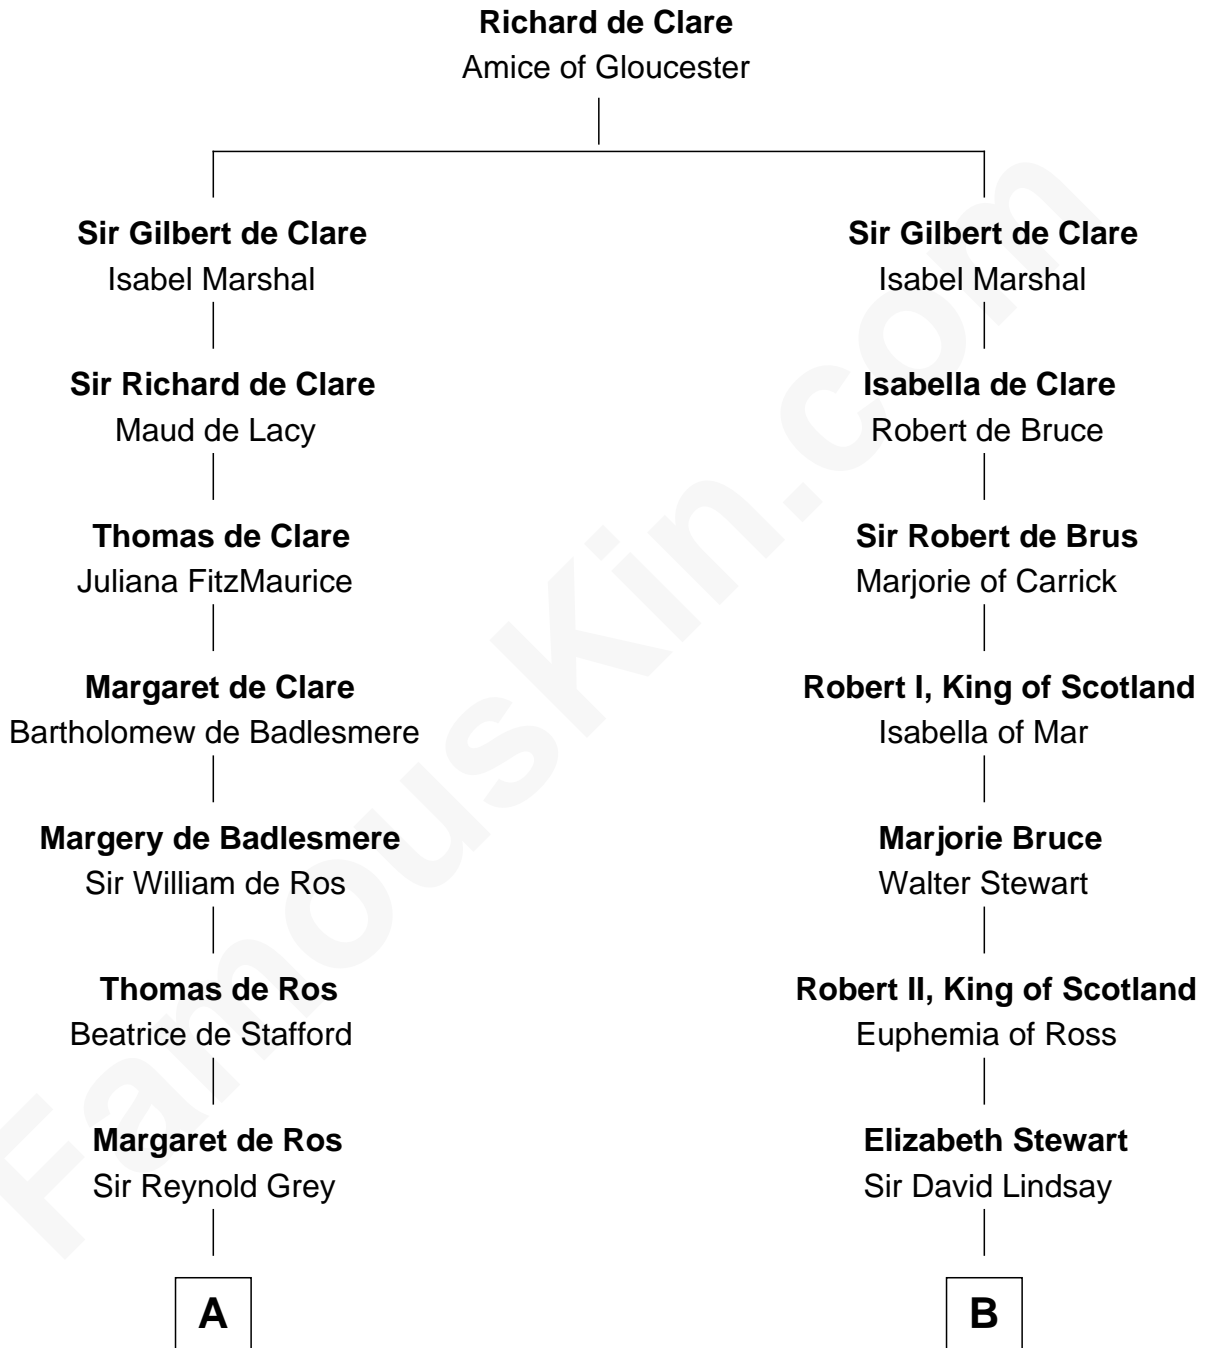

# FamousKin.com

## Relationship Chart of Bathsheba (Ruggles) Spooner

*First woman executed for murder in U.S. by non-British government*

17th cousin 2 times removed of

**Philip Livingston**

*Signer of the Declaration of Independence*

**C**

—  
**Rev. Timothy Ruggles**

Mary White

—  
**Timothy Dwight Ruggles**

Bathsheba Bourne

—  
**Bathsheba (Ruggles) Spooner**

*First Woman Executed in U.S.*

FamousKin.com