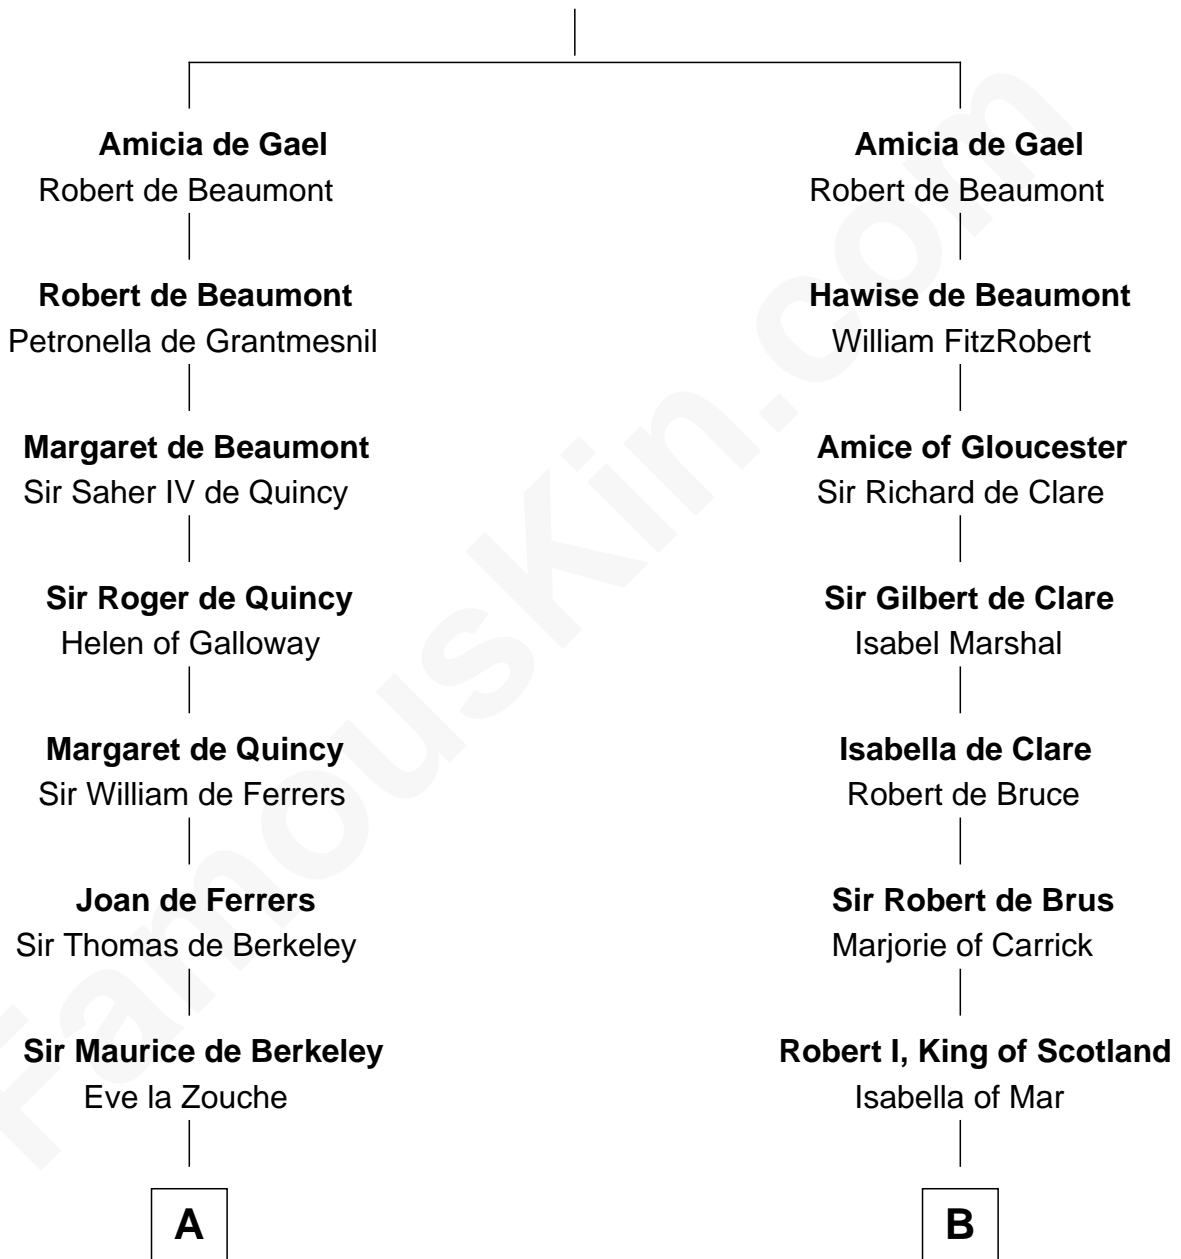

FamousKin.com
Relationship Chart of
Bathsheba (Ruggles) Spooner

First woman executed for murder in U.S. by non-British government

20th cousin of

Philip Livingston

Signer of the Declaration of Independence

Ralph de Gael

C

Martha Woodbridge

Samuel Ruggles

Rev. Timothy Ruggles

Mary White

Timothy Dwight Ruggles

Bathsheba Bourne

Bathsheba (Ruggles) Spooner

First Woman Executed in U.S.

D

Rev. John Livingston

Janet Fleming

Robert Livingston

Alida Schuyler

Philip Livingston