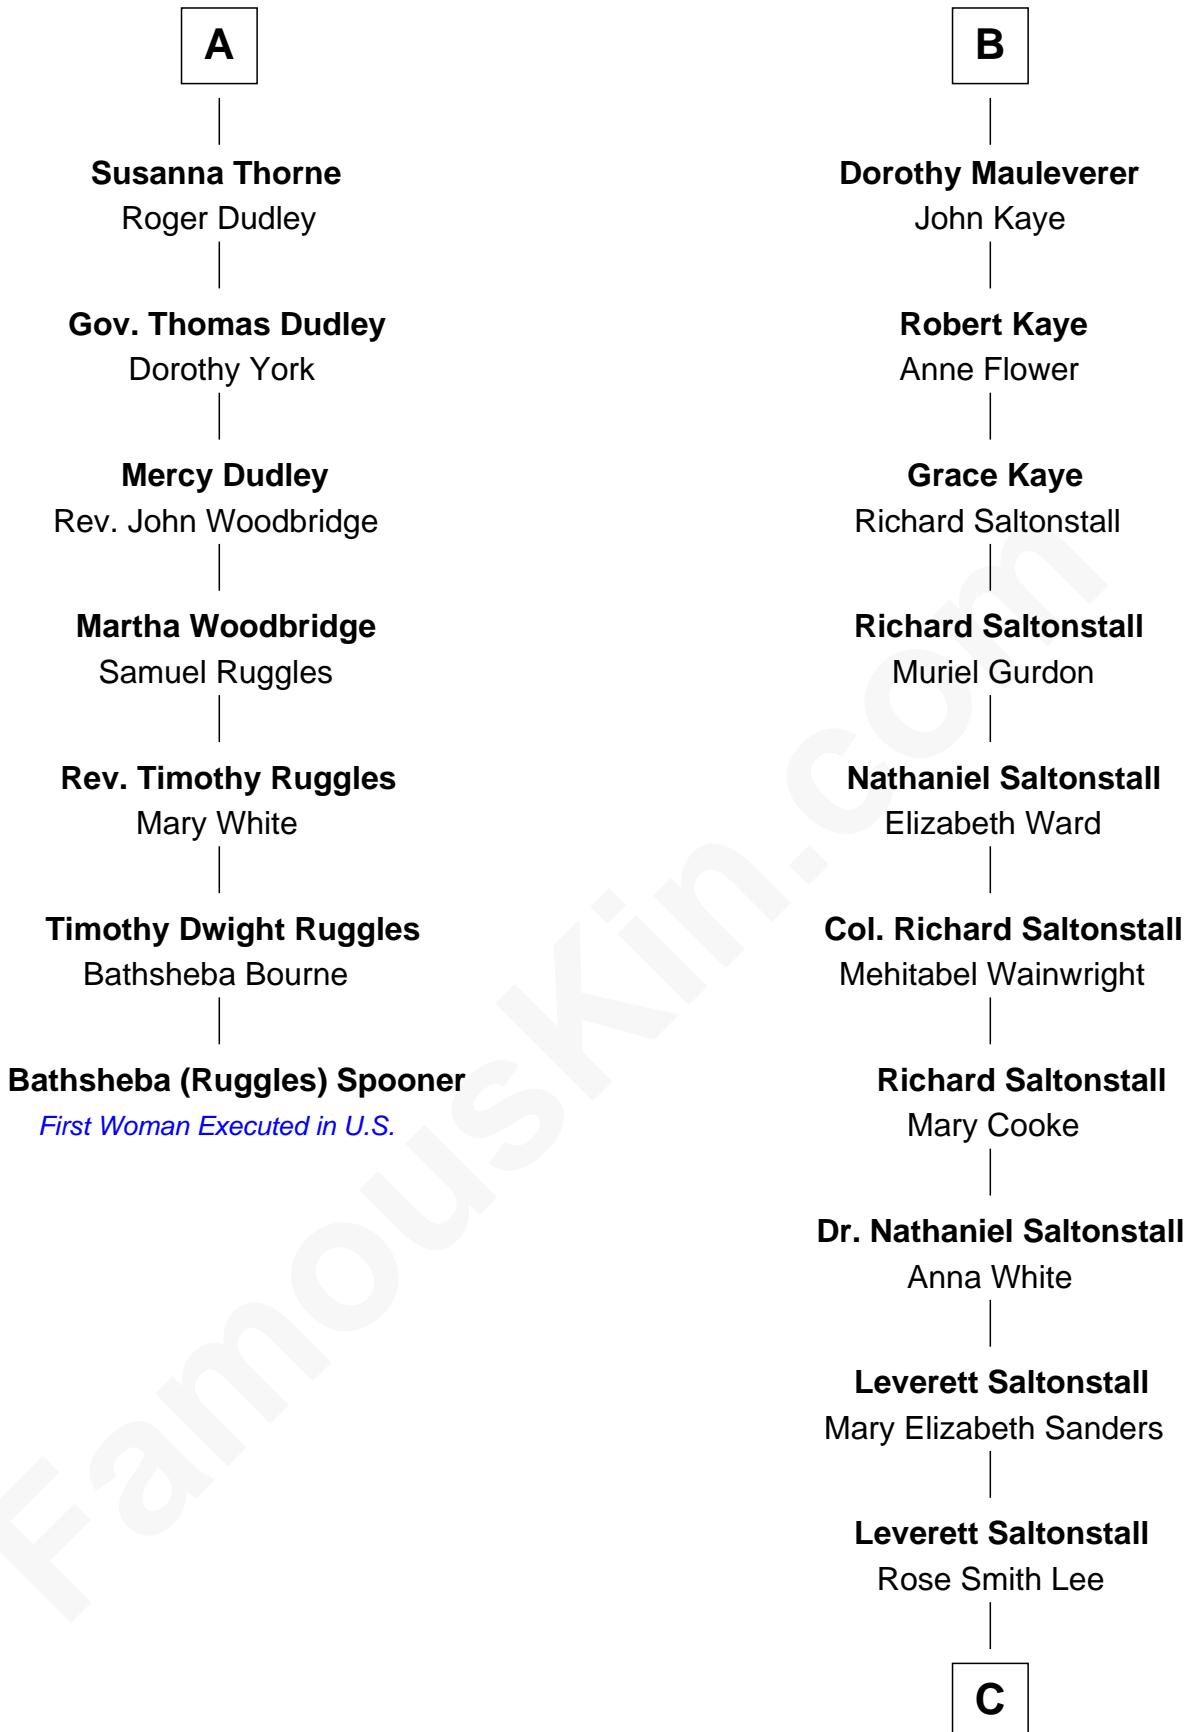

### Bathsheba (Ruggles) Spooner

*First woman executed for murder in U.S. by non-British government*

13th cousin 5 times removed of

**Alice Harcourt**  
William Bessiles

**Elizabeth Bessiles**  
Richard Fettiplace

**Anne Fettiplace**  
Edward Purefoy

**Mary Purefoy**  
Thomas Thorne

**A**

**Sir Robert Grey**  
Lora de St. Quintin

**Elizabeth Grey**  
Henry FitzHugh

**Eleanor Fitzhugh**  
Philip Darcy

**Margery Darcy**  
Sir John Conyers

**Eleanor Conyers**  
Sir Thomas Markenfield

**Sir Ninian Markenfield**  
Dorothy Gascoigne

**Alice Markenfield**  
Sir Robert Mauleverer

**B**

**C**

**Richard Middlecott Saltonstall**

Eleanor Brooks

**Leverett Saltonstall**

*55th Governor of Massachusetts*

FamousKin.com