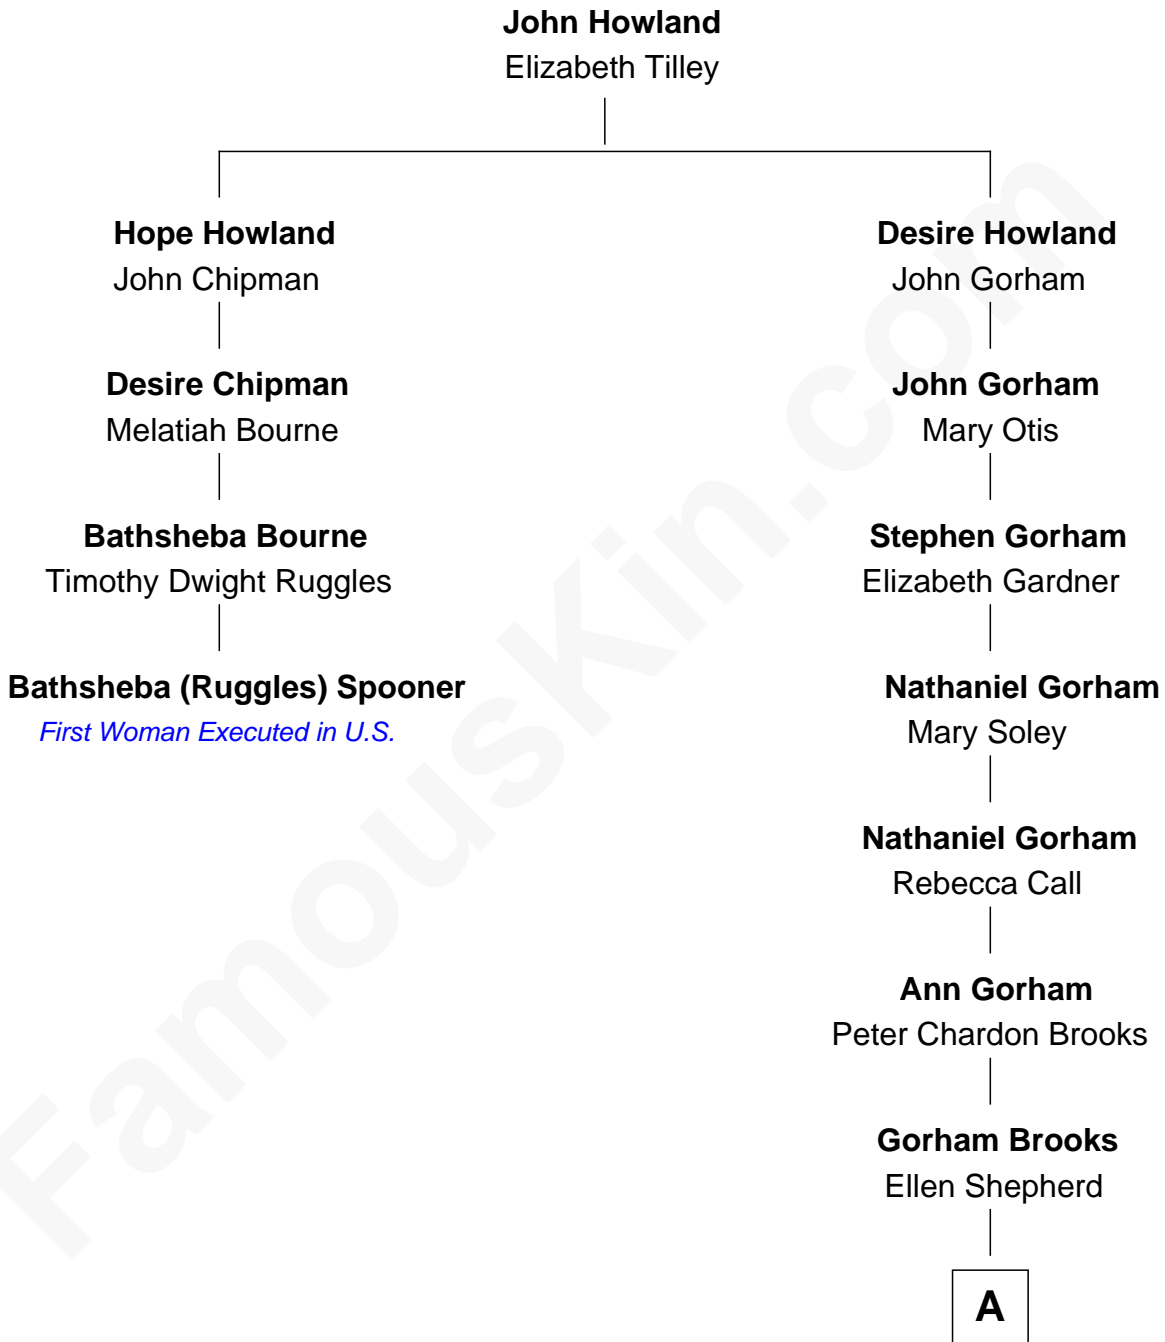

## Relationship Chart of

### Bathsheba (Ruggles) Spooner

*First woman executed for murder in U.S. by non-British government*

3rd cousin 6 times removed of

**Leverett Saltonstall**  
*55th Governor of Massachusetts*

A

**Peter Chardon Brooks**

Sarah Lawrence

**Eleanor Brooks**

Richard Middlecott Saltonstall

**Leverett Saltonstall**

*55th Governor of Massachusetts*

FamousKin.com