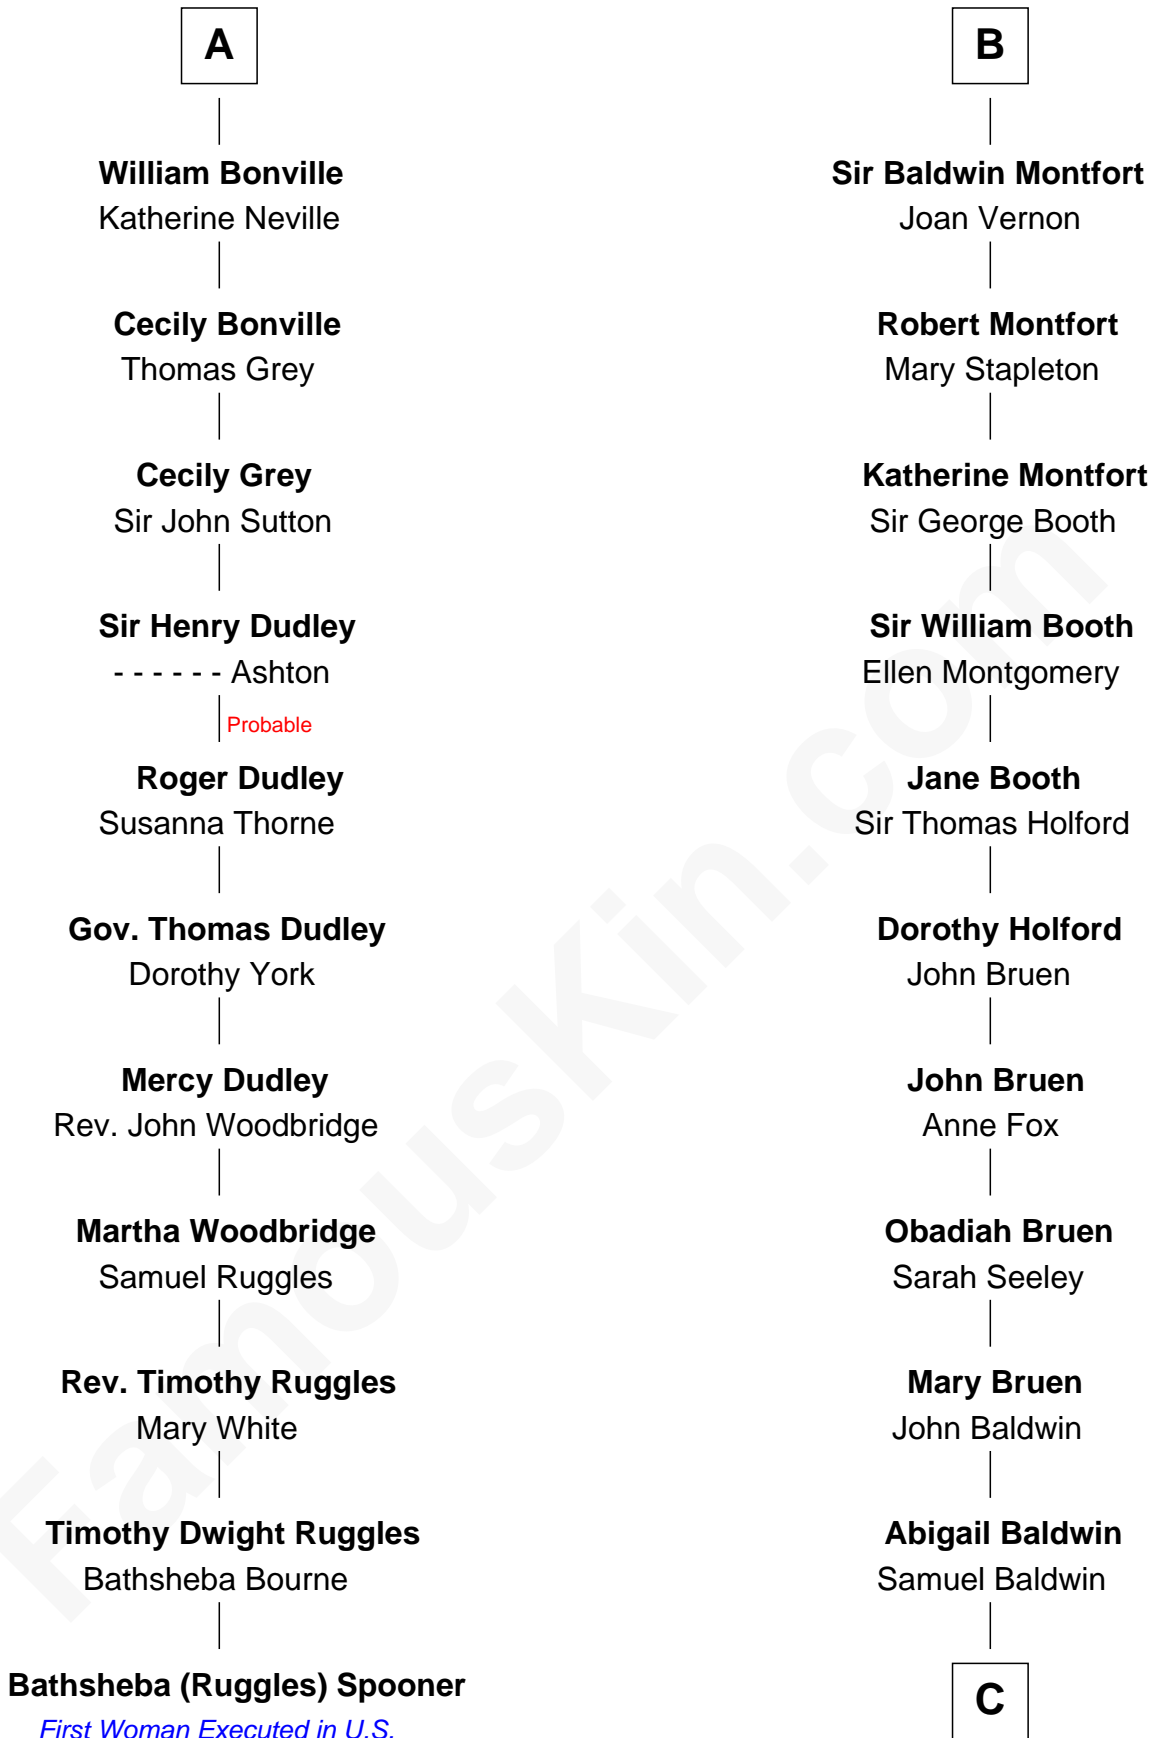

FamousKin.com

Relationship Chart of Bathsheba (Ruggles) Spooner

First woman executed for murder in U.S. by non-British government

17th cousin 2 times removed of

Abraham Baldwin

Signer of the U.S. Constitution

Sir Humphrey de Bohun

Maud of Eu

C

Timothy Baldwin

Bathsheba Stone

Michael Baldwin

Lucy Dudley

Abraham Baldwin