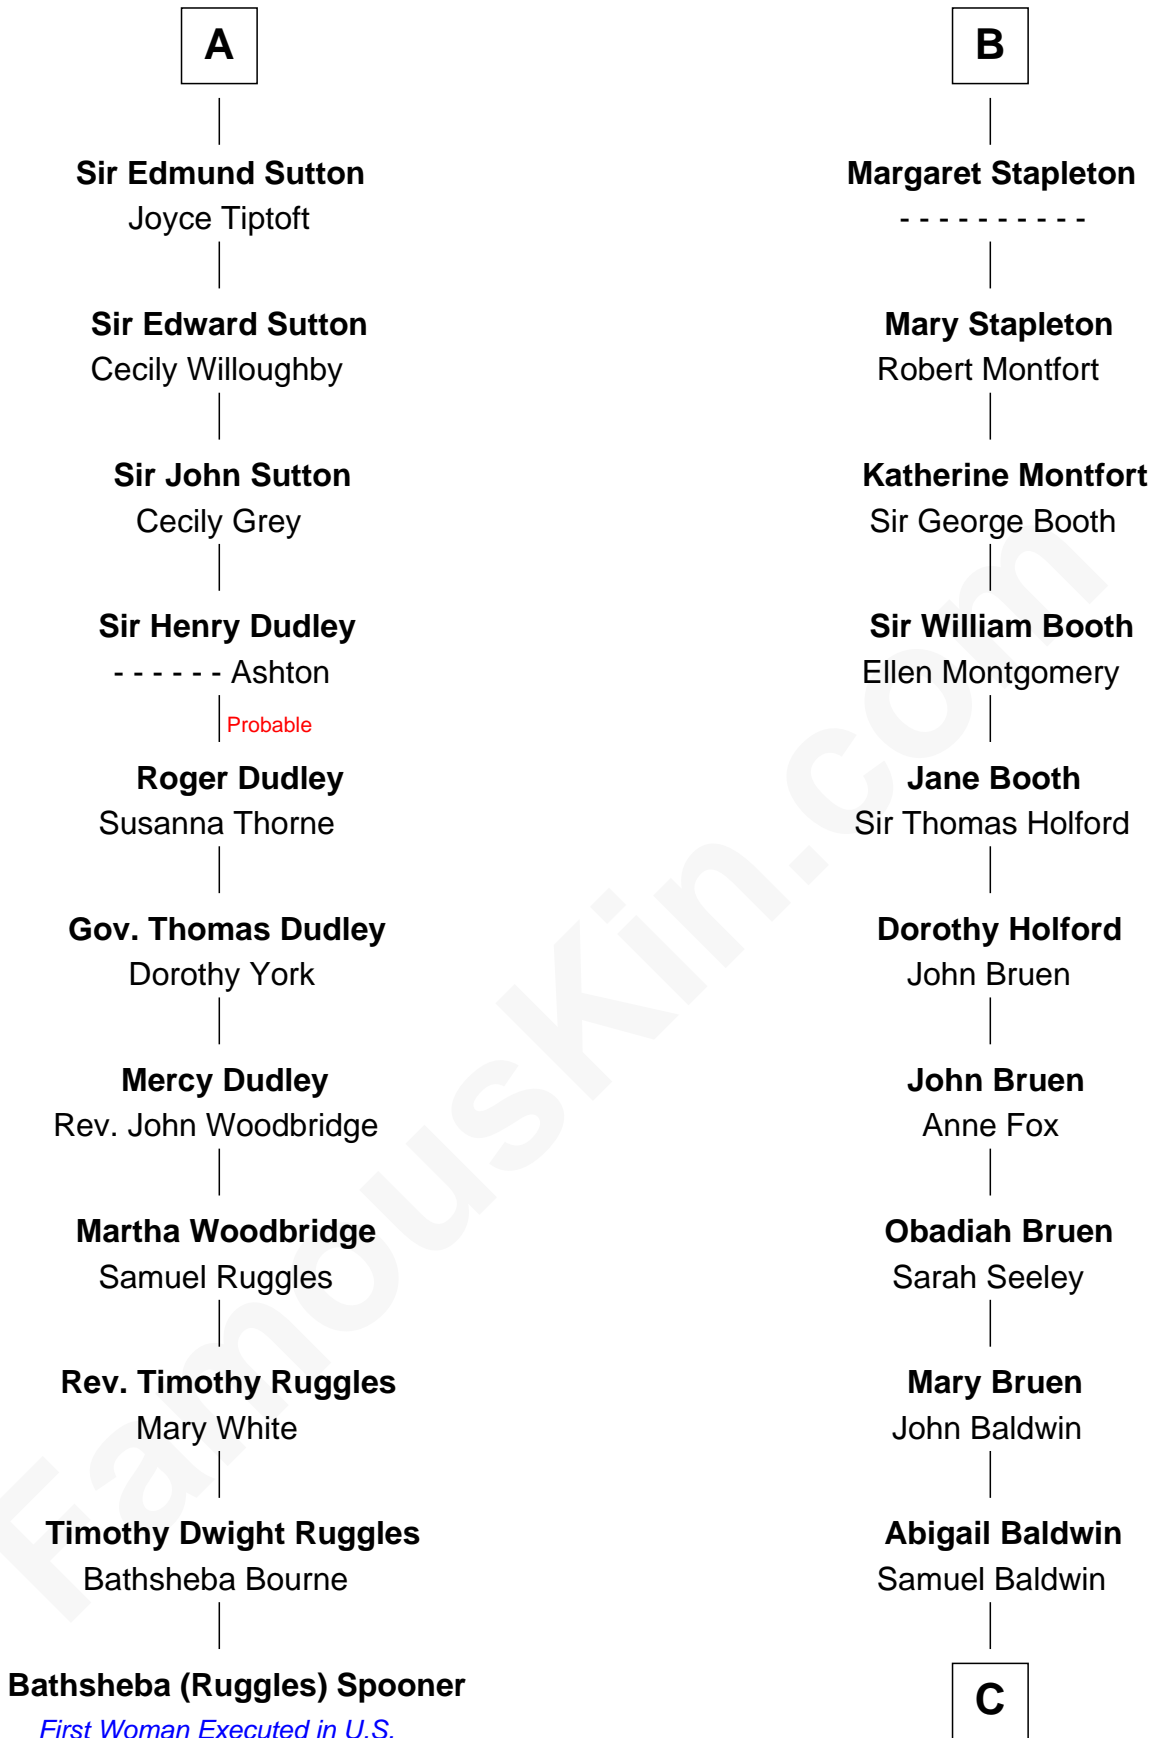

FamousKin.com

Relationship Chart of

Bathsheba (Ruggles) Spooner

First woman executed for murder in U.S. by non-British government

17th cousin 2 times removed of

Abraham Baldwin

Signer of the U.S. Constitution

C

Timothy Baldwin

Bathsheba Stone

Michael Baldwin

Lucy Dudley

Abraham Baldwin

Signer of the U.S. Constitution

FamousKin.com