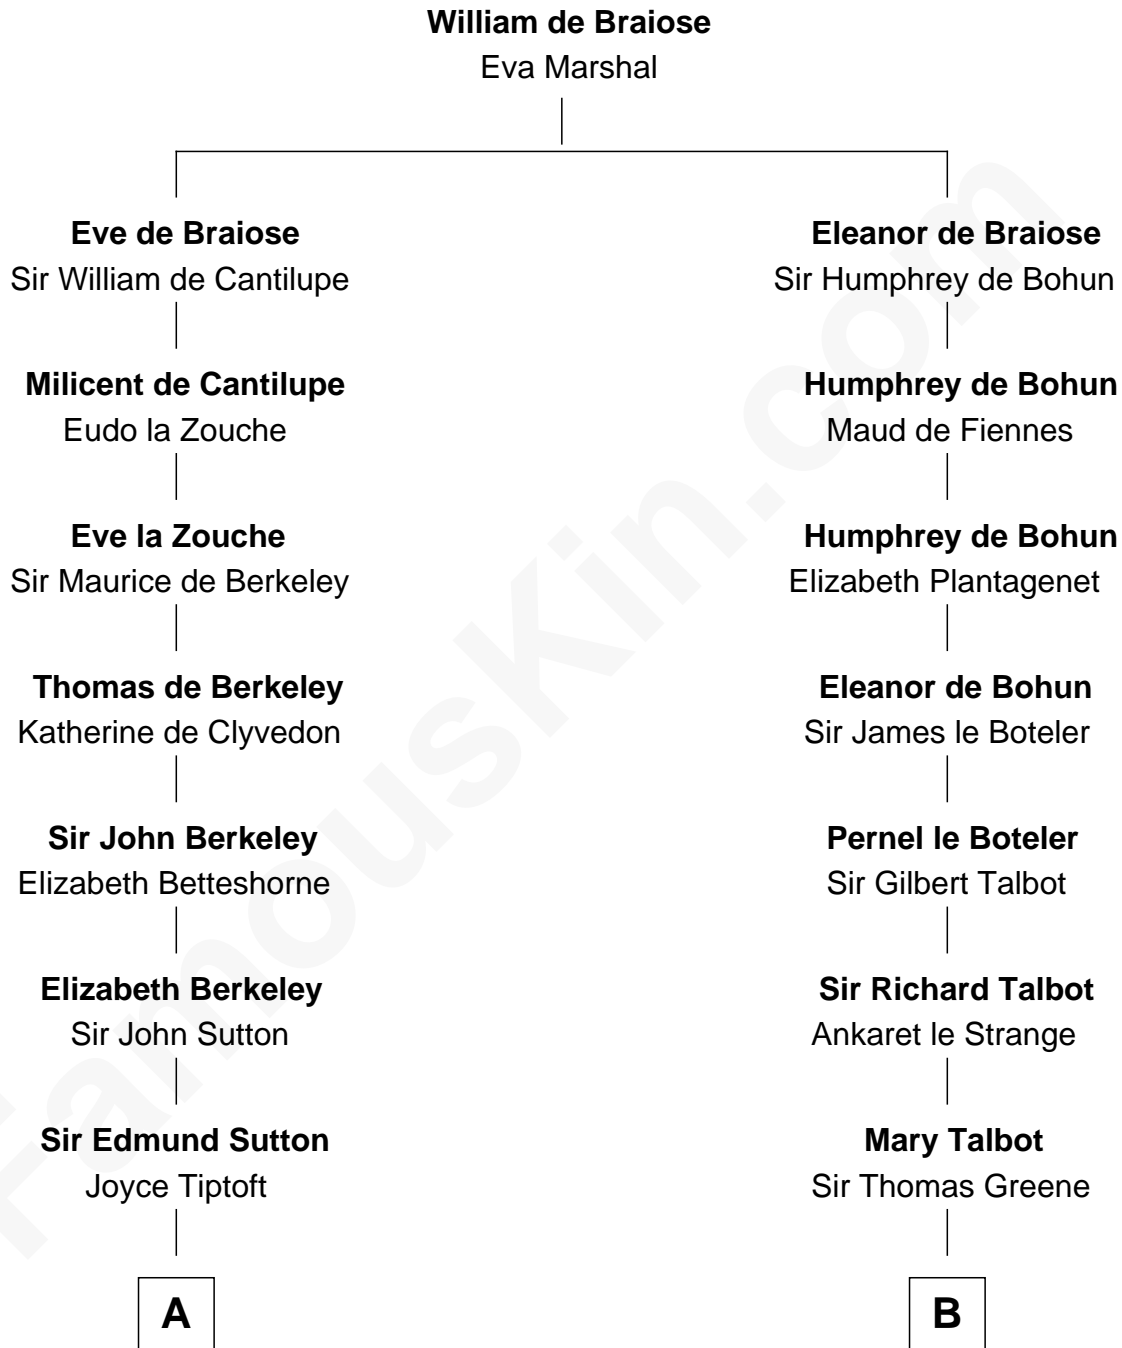

FamousKin.com

Relationship Chart of Bathsheba (Ruggles) Spooner

First woman executed for murder in U.S. by non-British government

16th cousin 2 times removed of

Charles Carroll

Signer of the Declaration of Independence

C

Elizabeth Brooke

Charles Carroll

Charles Carroll

Signer of Declaration of Independence

FamousKin.com